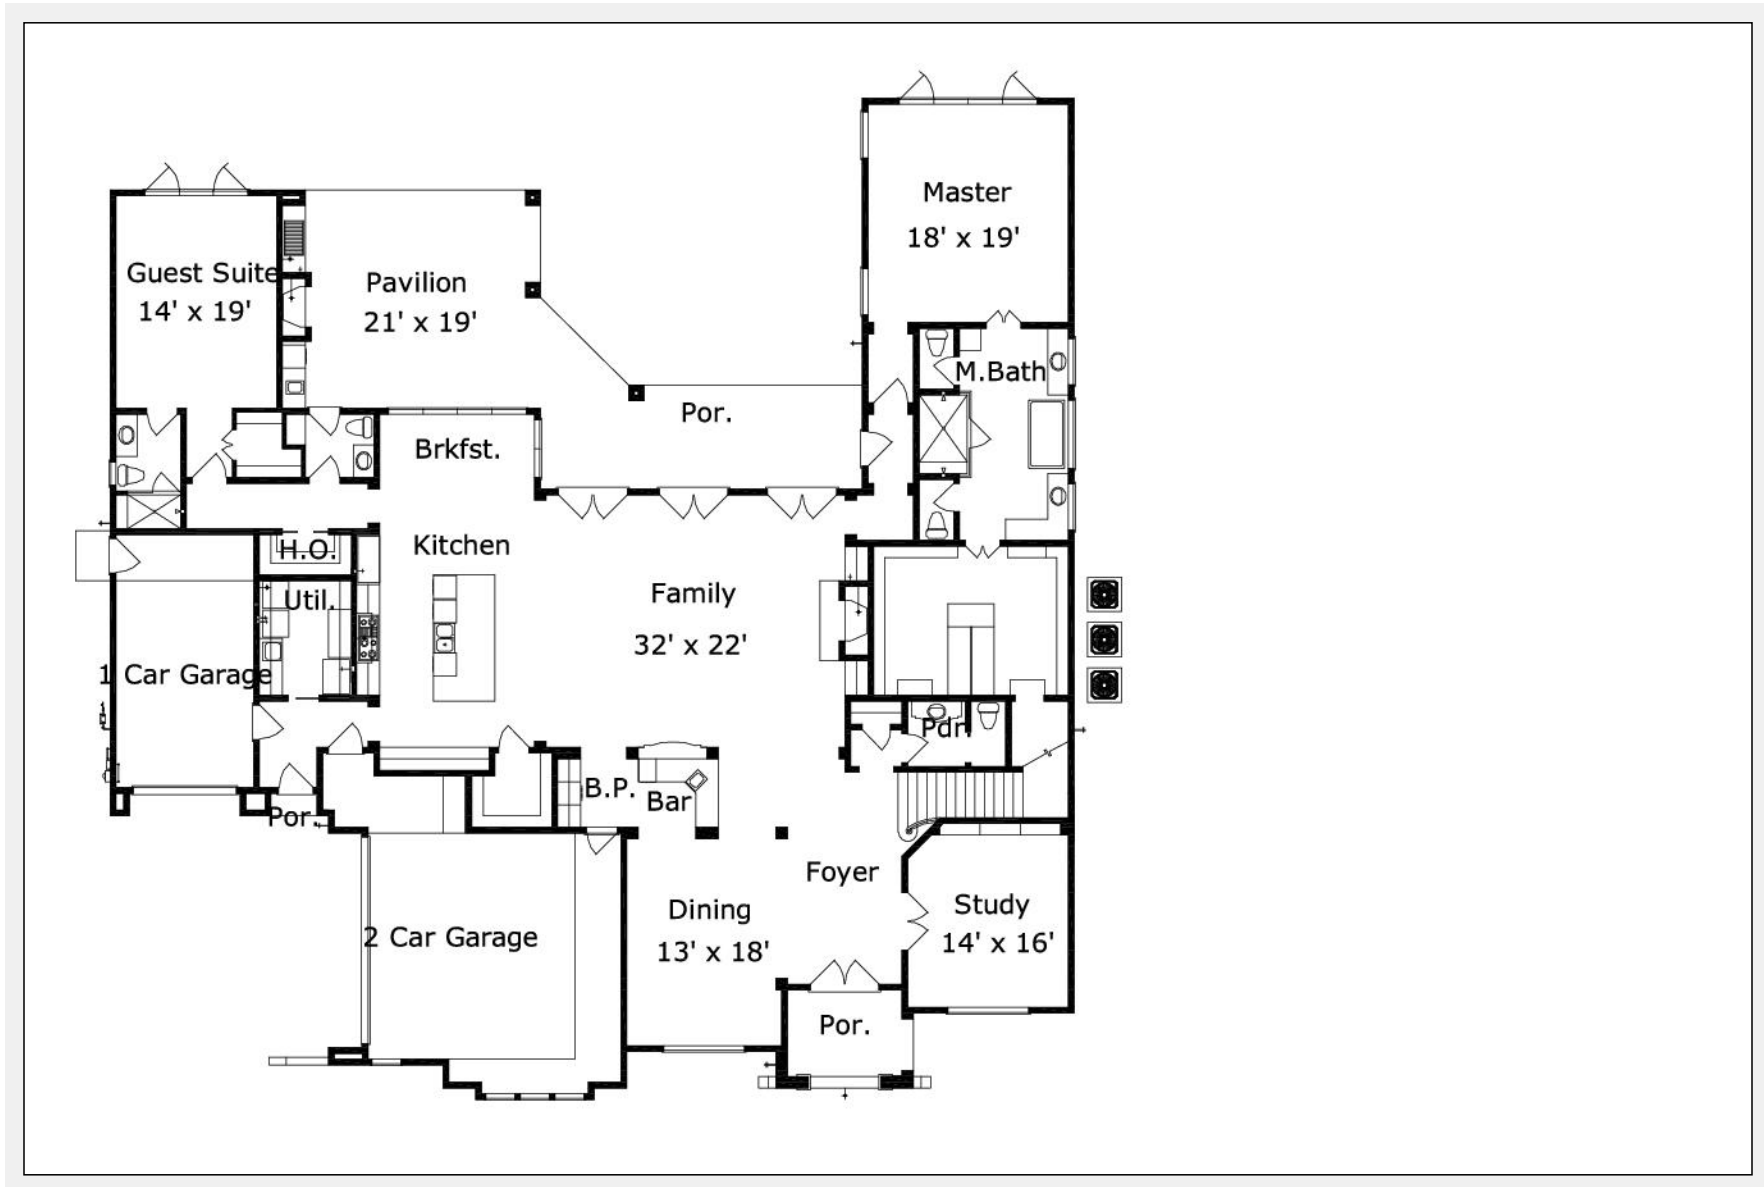

Elizabeth 1601 : Details

Style	French
Exterior Material	Stucco
Bedrooms	5
Bathrooms	6 / 2
Total Living Sq Ft	6,101
Total Covered Sq Ft	7,851
Dimensions (w x d x h)	84' 0" x 87' 2" x 36' 2"

AS LOW AS \$250
FULLY CUSTOMIZABLE &
PROFESSIONALLY DESIGNED

	First Floor	Other Floors	Other Features	
Square Footage	3,926	2,175	Bar	Butler Pantry
Master Bedroom	X		Cov'd. Pavilion	Foyer
Game Room		X	Home Office	Int. Balcony
Home Theater		X	Media	

Garage(s) 3 car, Front Load, Split
Stairs

Elizabeth 1601 : Front Elevation

Elizabeth 1601 : Floor 1

Elizabeth 1601 : Floor 2