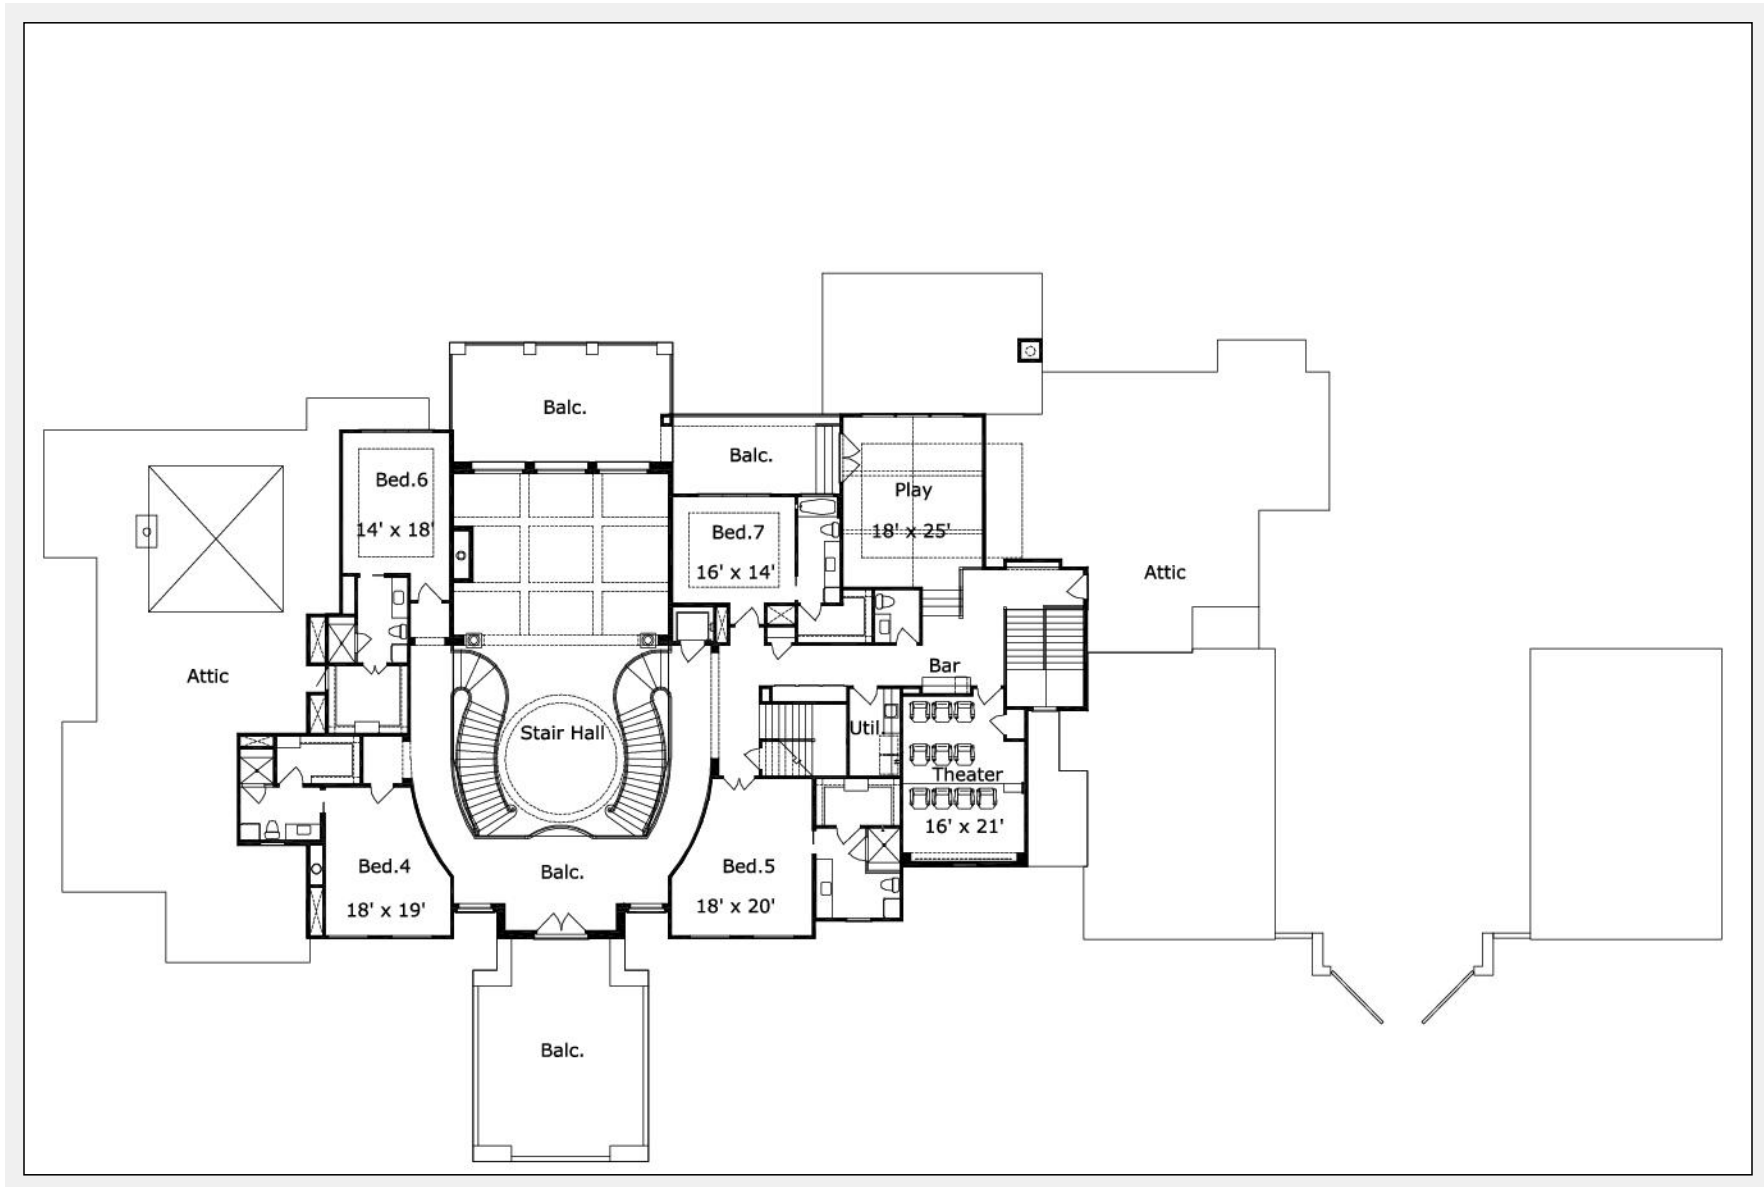

Horse Shoe 12950 : Details

AS LOW AS \$250
FULLY CUSTOMIZABLE &
PROFESSIONALLY DESIGNED

Style	Mediterranean/Tuscan
Exterior Material	Stucco
Bedrooms	6
Bathrooms	7 / 2
Total Living Sq Ft	12,950
Total Covered Sq Ft	17,670
Dimensions (w x d x h)	0' 0" x 0' 0" x 0' 0"

	First Floor	Other Floors	Other Features	
Square Footage	8,487	4,463	2 Master Bedrooms	Bar
Master Bedroom	X		Butler Pantry	Courtyard
Dining Room	X		Cov'd. Front Porch	Cov'd. Pavilion
Living Room	X		Cov'd. Rear Porch	Entry Courtyard
Family Room	X		Ext. Balcony	Foyer
Game Room		X	Gallery	Home Office
Study	X		Int. Balcony	Master Down
Guest Room		X	Optional Elevator	Outdoor Kitchen
Home Theater		X	Theater/Media	Wine Room

Garage(s) 6 car, Front Load, Split
Stairs

Horse Shoe 12950 : Front Elevation

Horse Shoe 12950 : Floor 1

Horse Shoe 12950 : Floor 2

Horse Shoe 12950 : Floor 3