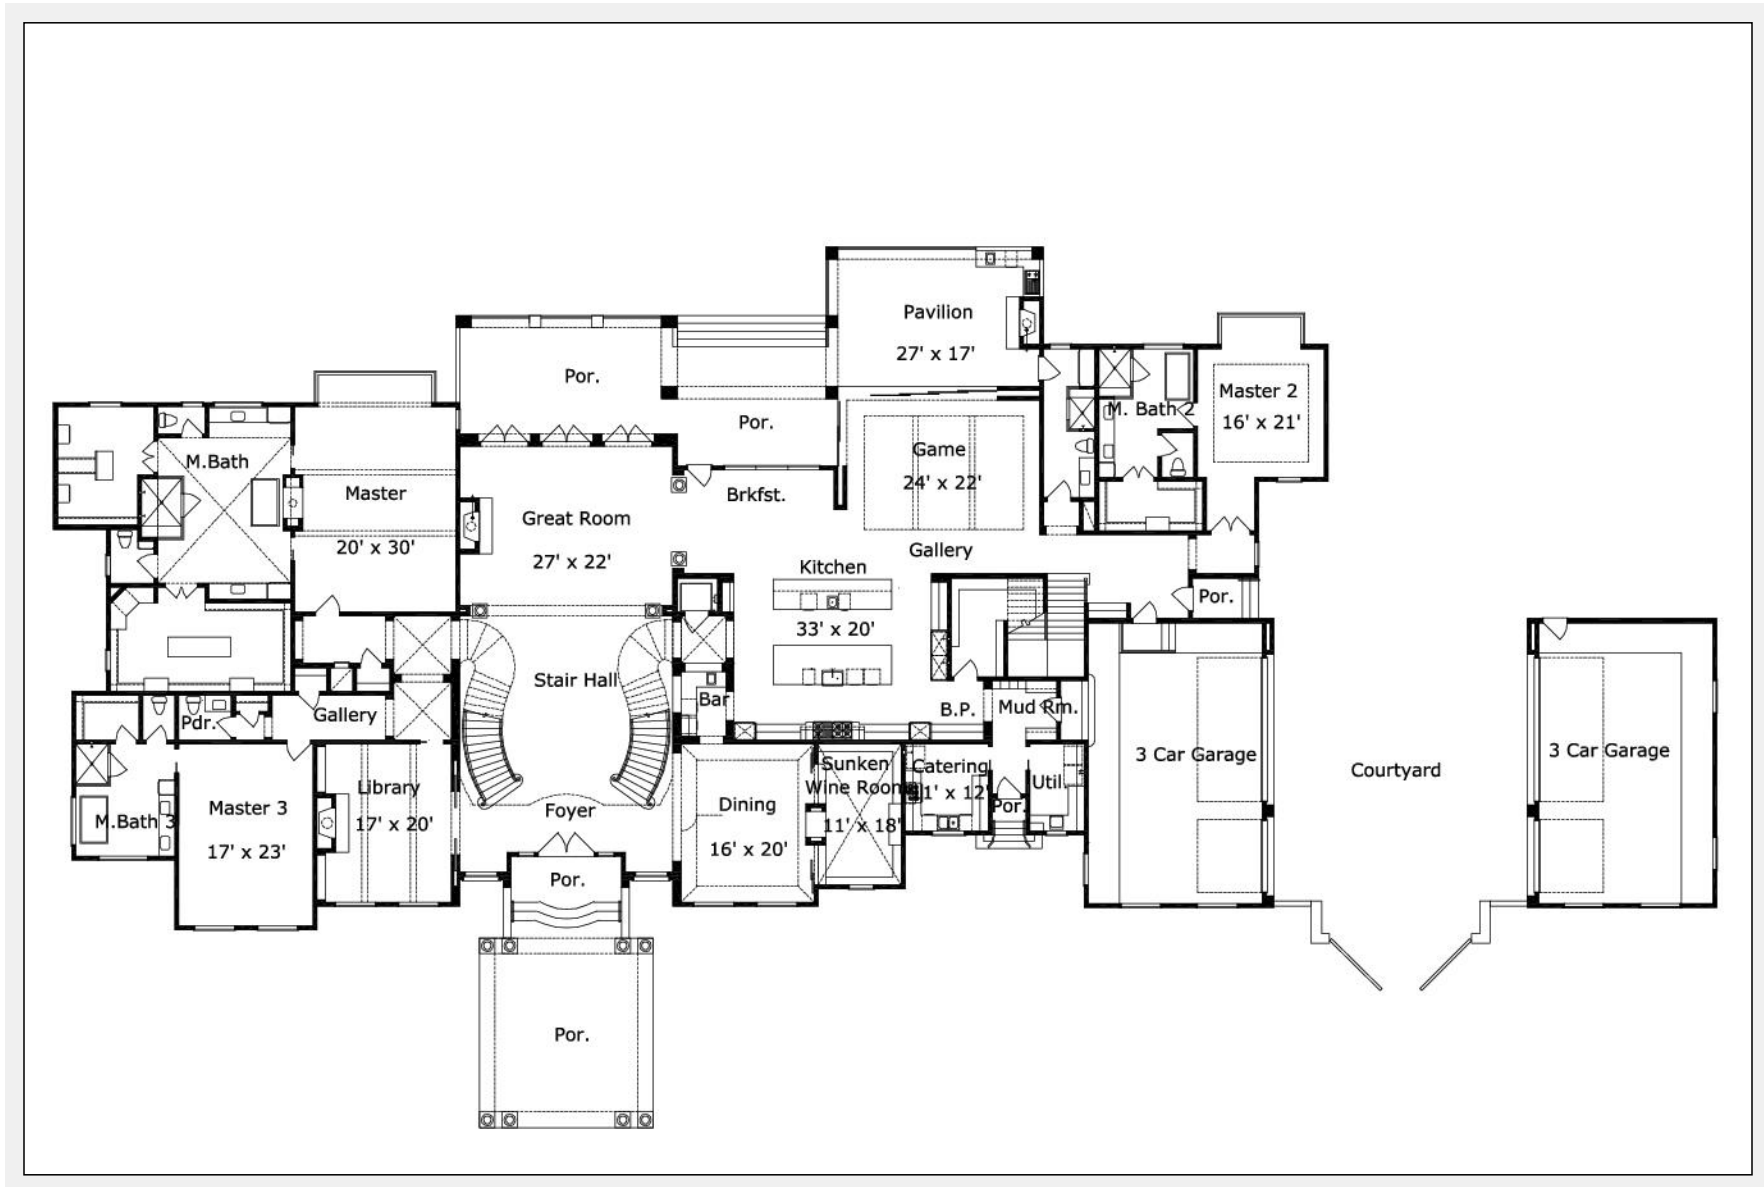

Horse Shoe 12950 : Details

AS LOW AS \$250
FULLY CUSTOMIZABLE &
PROFESSIONALLY DESIGNED

Style	Mediterranean/Tuscan
Exterior Material	Stucco
Bedrooms	6
Bathrooms	7 / 2
Total Living Sq Ft	12,950
Total Covered Sq Ft	17,670
Dimensions (w x d x h)	0' 0" x 0' 0" x 0' 0"

	First Floor	Other Floors	Other Features	
Square Footage	8,487	4,463	2 Master Bedrooms	Bar
Master Bedroom	X		Butler Pantry	Courtyard
Dining Room	X		Cov'd. Front Porch	Cov'd. Pavilion
Living Room	X		Cov'd. Rear Porch	Entry Courtyard
Family Room	X		Ext. Balcony	Foyer
Game Room		X	Gallery	Home Office
Study	X		Int. Balcony	Master Down
Guest Room		X	Optional Elevator	Outdoor Kitchen
Home Theater		X	Theater/Media	Wine Room

Garage(s) 6 car, Front Load, Split
Stairs

Horse Shoe 12950 : Front Elevation

Horse Shoe 12950 : Floor 1

Horse Shoe 12950 : Floor 2

Horse Shoe 12950 : Floor 3