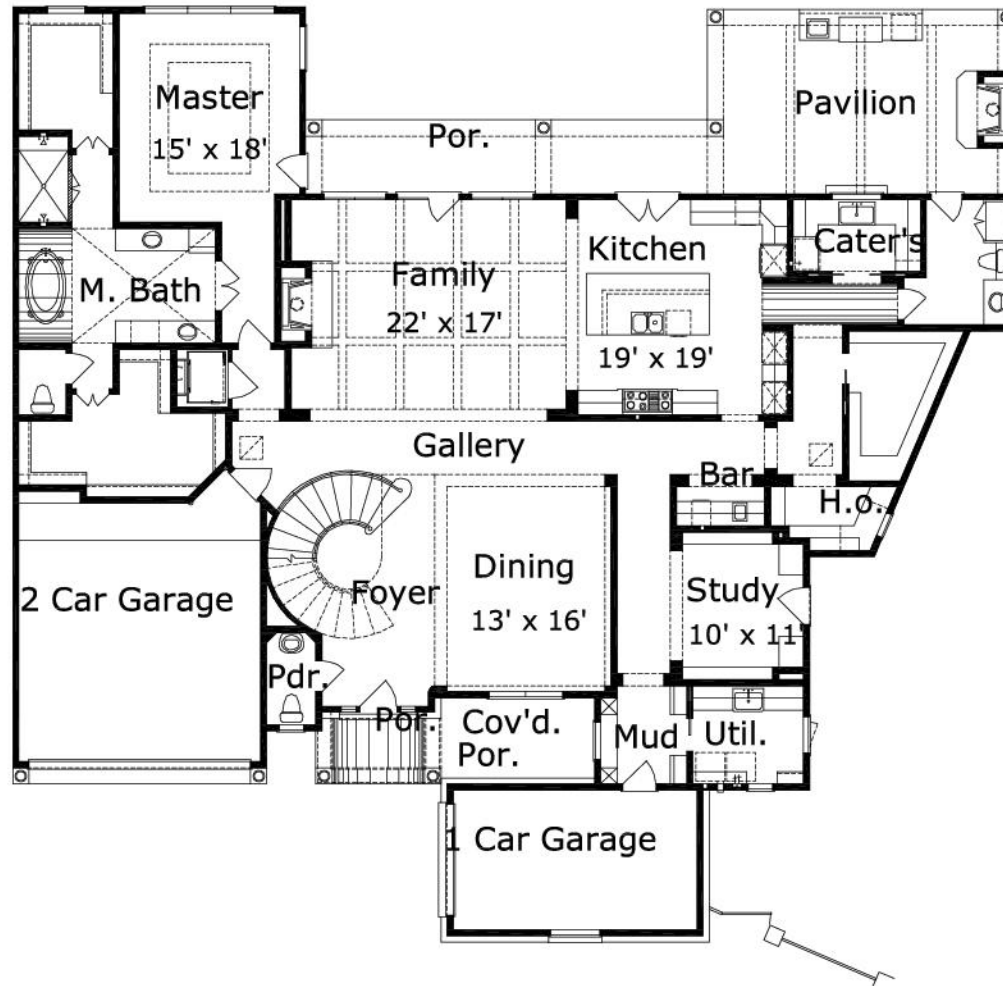

Montpelier : Details

Style	Beach House/Coastal
Exterior Material	Brick
Bedrooms	0
Bathrooms	0 / 0
Total Living Sq Ft	0
Total Covered Sq Ft	0
Dimensions (w x d x h)	0' 0" x 0' 0" x 0' 0"

AS LOW AS \$250
FULLY CUSTOMIZABLE &
PROFESSIONALLY DESIGNED

	First Floor	Other Floors	Other Features
--	-------------	--------------	----------------

Square Footage	0	0	
-----------------------	---	---	--

Garage(s)	car, ,
Stairs	

Montpelier : Front Elevation

Montpelier : Floor 1

Montpelier : Floor 2

Montpelier : Floor 3