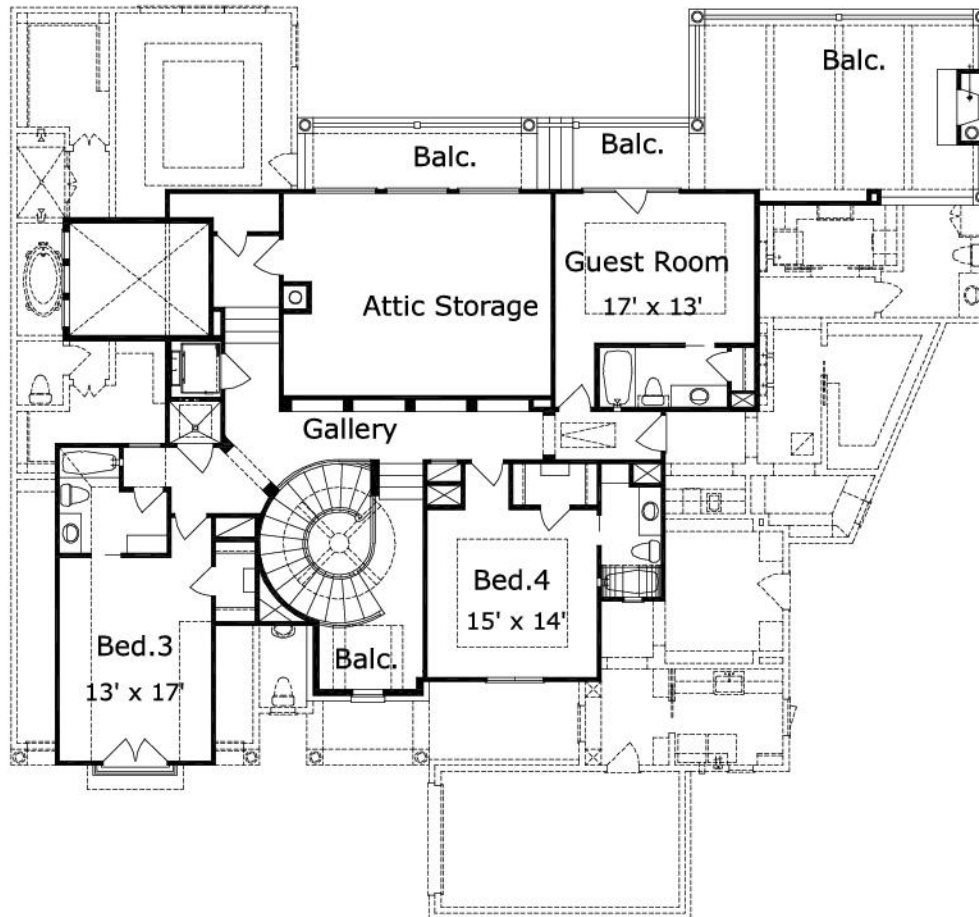

Montpelier : Floor 2