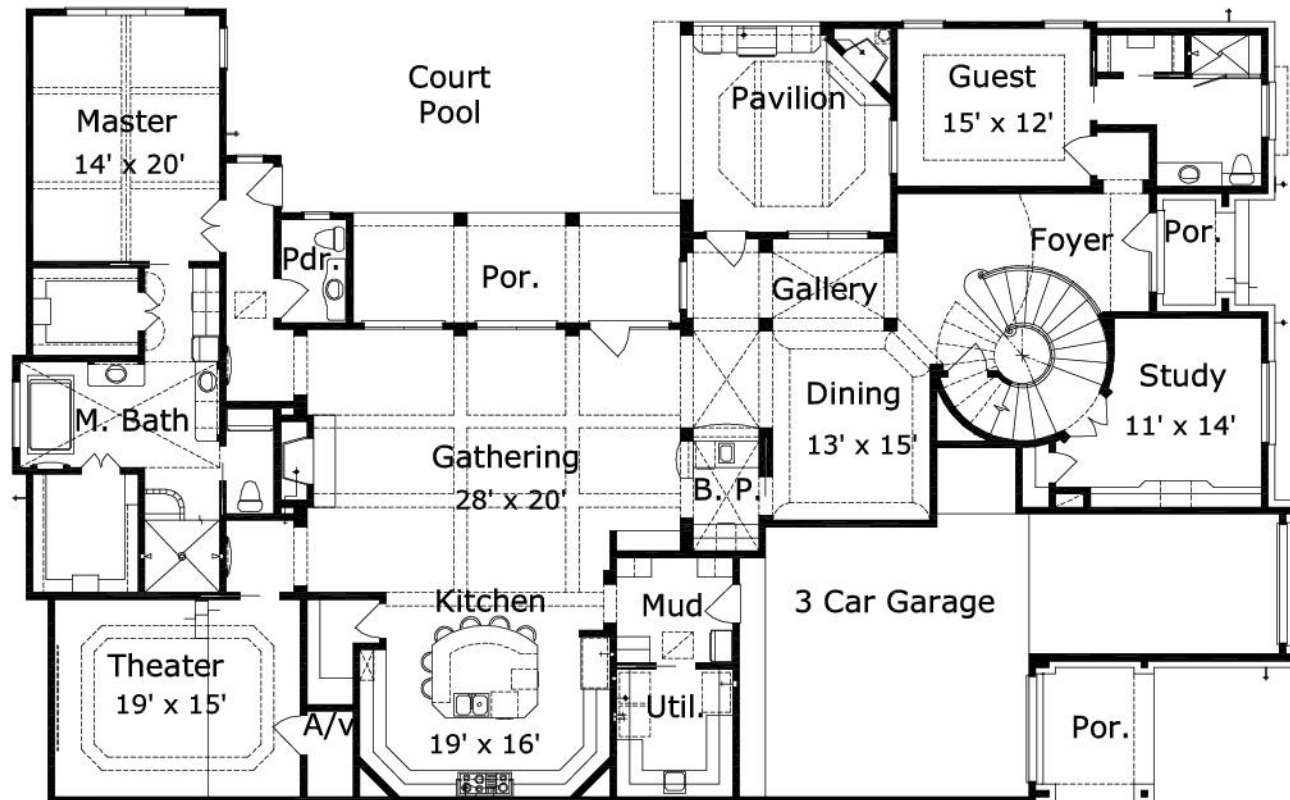

Thurloe : Details

Style	Beach House/Coastal
Exterior Material	Brick
Bedrooms	0
Bathrooms	0 / 0
Total Living Sq Ft	0
Total Covered Sq Ft	0
Dimensions (w x d x h)	0' 0" x 0' 0" x 0' 0"

AS LOW AS \$250
FULLY CUSTOMIZABLE &
PROFESSIONALLY DESIGNED

	First Floor	Other Floors	Other Features
--	-------------	--------------	----------------

Square Footage	0	0	
-----------------------	---	---	--

Garage(s)	car, ,
Stairs	

Thurloe : Front Elevation

Thurloe : Floor 1

Thurloe : Floor 2