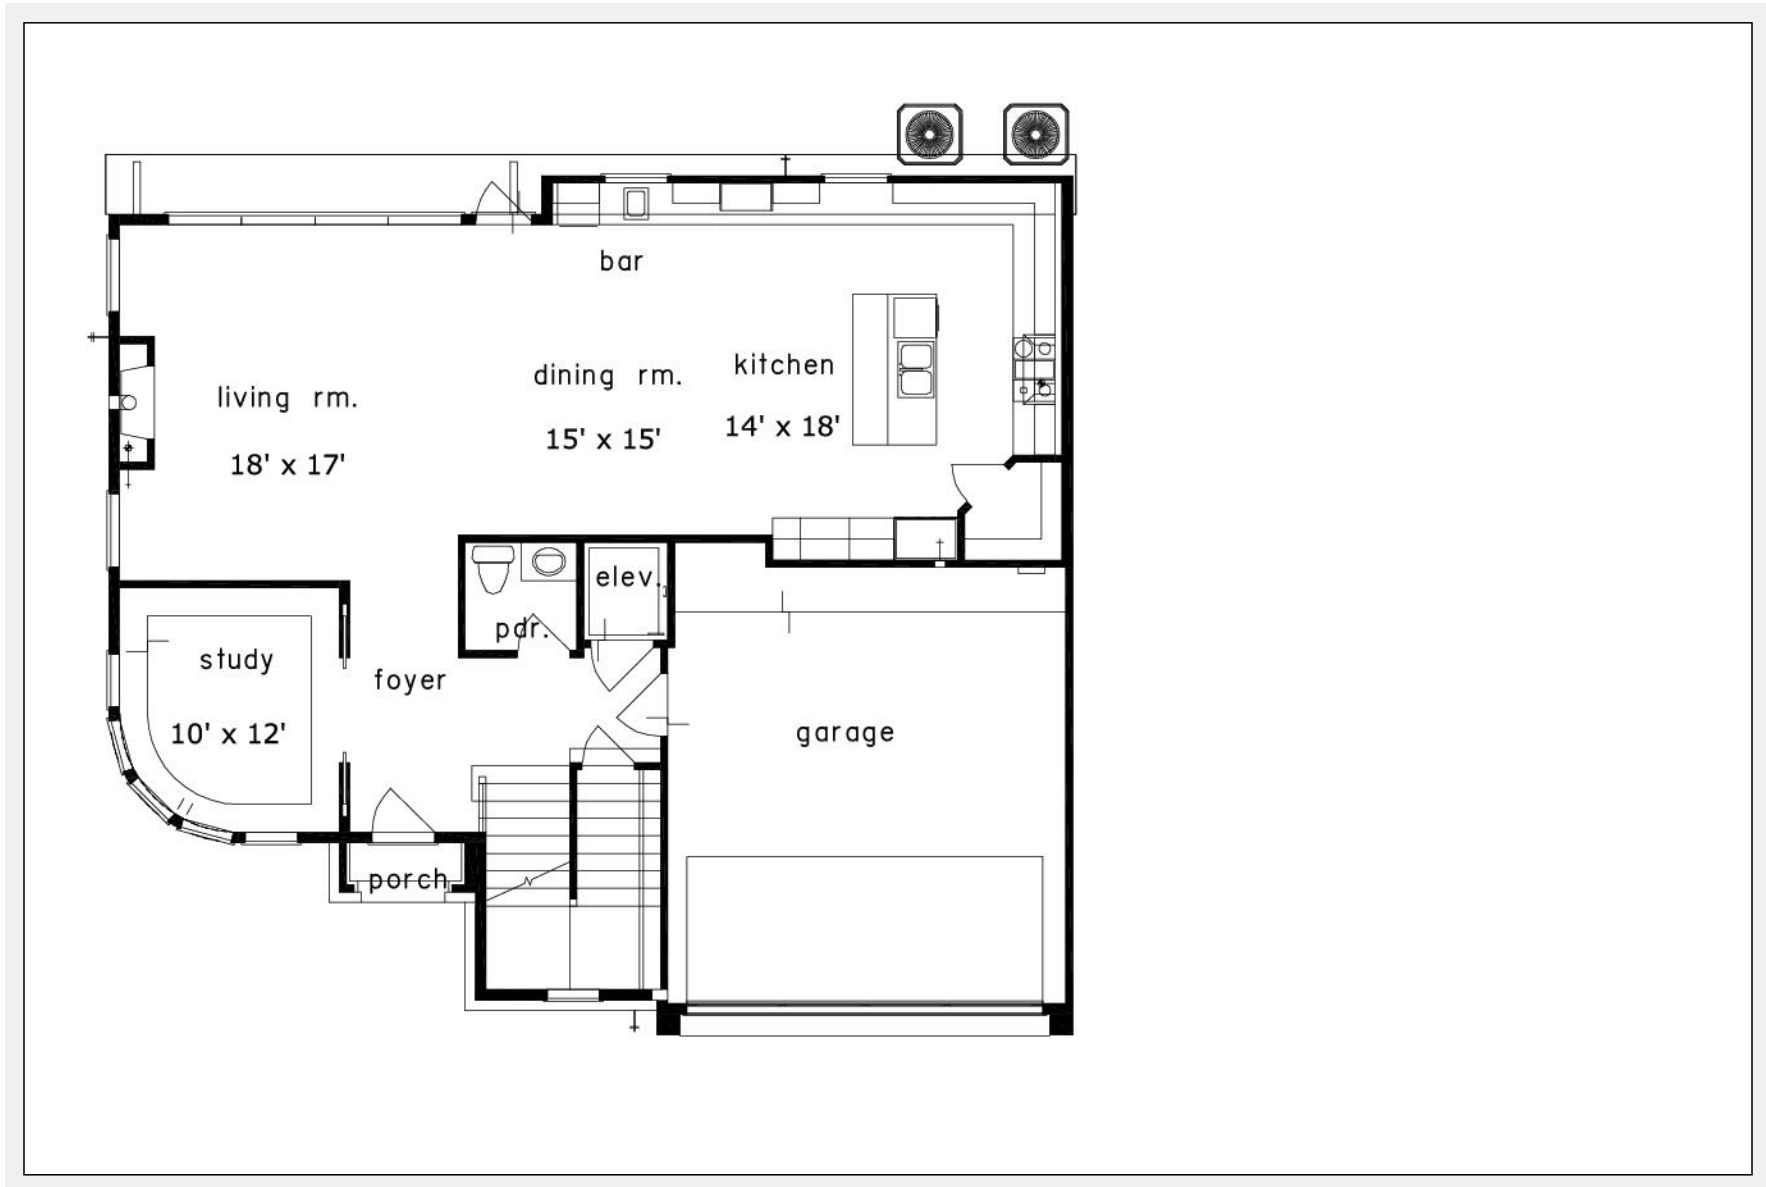

Adelaide : Details

Style	Beach House/Coastal
Exterior Material	Brick
Bedrooms	0
Bathrooms	0 / 0
Total Living Sq Ft	0
Total Covered Sq Ft	0
Dimensions (w x d x h)	0' 0" x 0' 0" x 0' 0"

AS LOW AS \$250
FULLY CUSTOMIZABLE &
PROFESSIONALLY DESIGNED

	First Floor	Other Floors	Other Features
--	-------------	--------------	----------------

Square Footage	0	0	
-----------------------	---	---	--

Garage(s)	car, ,
Stairs	

Adelaide : Front Elevation

Adelaide : Floor 1

Adelaide : Floor 2

Adelaide : Floor 3