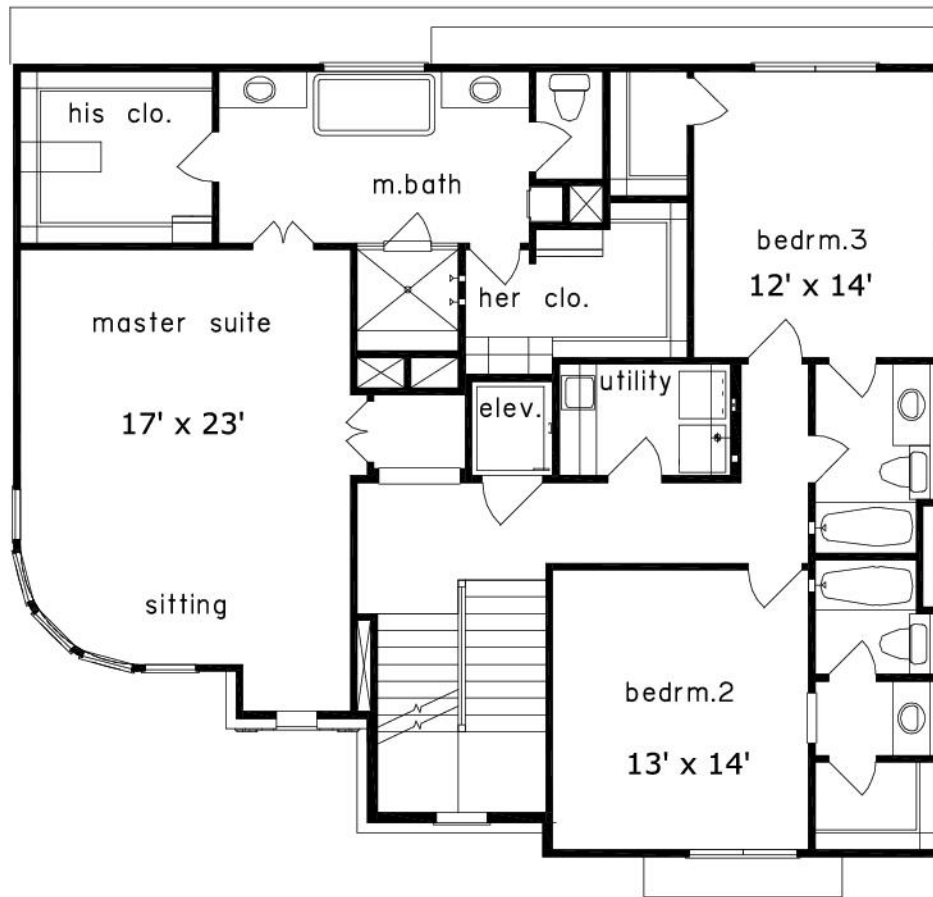

Adelaide : Details

Style	Beach House/Coastal
Exterior Material	Brick
Bedrooms	0
Bathrooms	0 / 0
Total Living Sq Ft	0
Total Covered Sq Ft	0
Dimensions (w x d x h)	0' 0" x 0' 0" x 0' 0"

AS LOW AS \$250
FULLY CUSTOMIZABLE &
PROFESSIONALLY DESIGNED

	First Floor	Other Floors	Other Features
--	-------------	--------------	----------------

Square Footage	0	0	
-----------------------	---	---	--

Garage(s)	car, ,
Stairs	

Adelaide : Front Elevation

Adelaide : Floor 1

Adelaide : Floor 2

Adelaide : Floor 3