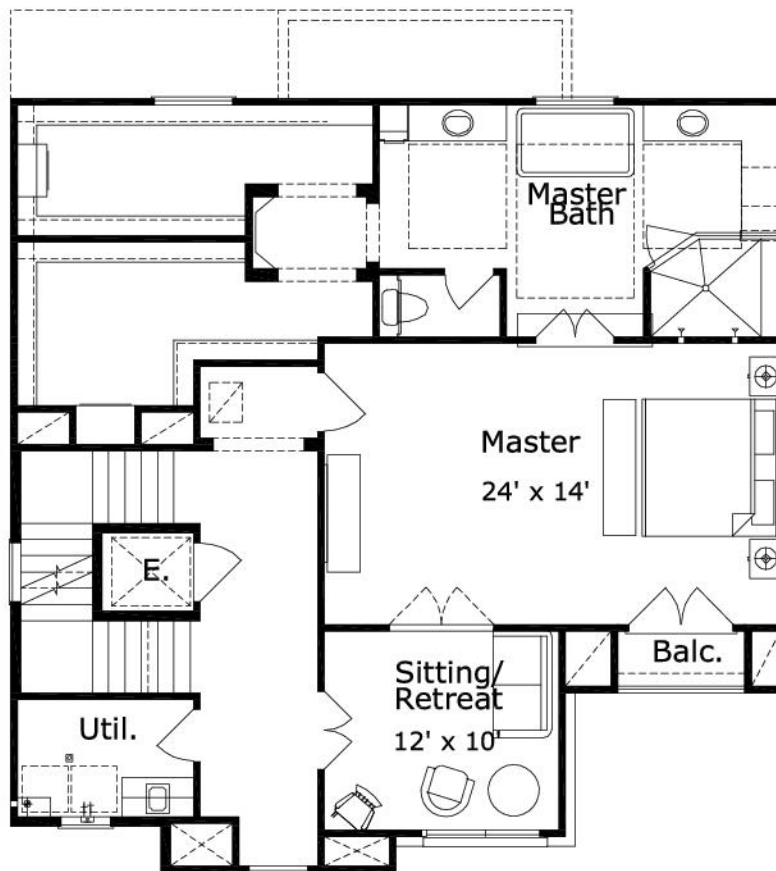

Abbots : Details

Style	Beach House/Coastal
Exterior Material	Brick
Bedrooms	0
Bathrooms	0 / 0
Total Living Sq Ft	0
Total Covered Sq Ft	0
Dimensions (w x d x h)	0' 0" x 0' 0" x 0' 0"

AS LOW AS \$250
FULLY CUSTOMIZABLE &
PROFESSIONALLY DESIGNED

	First Floor	Other Floors	Other Features
--	-------------	--------------	----------------

Square Footage	0	0	
-----------------------	---	---	--

Garage(s)	car, ,
Stairs	

Abbots : Front Elevation

Abbots : Floor 1

Abbots : Floor 2

Abbots : Floor 3