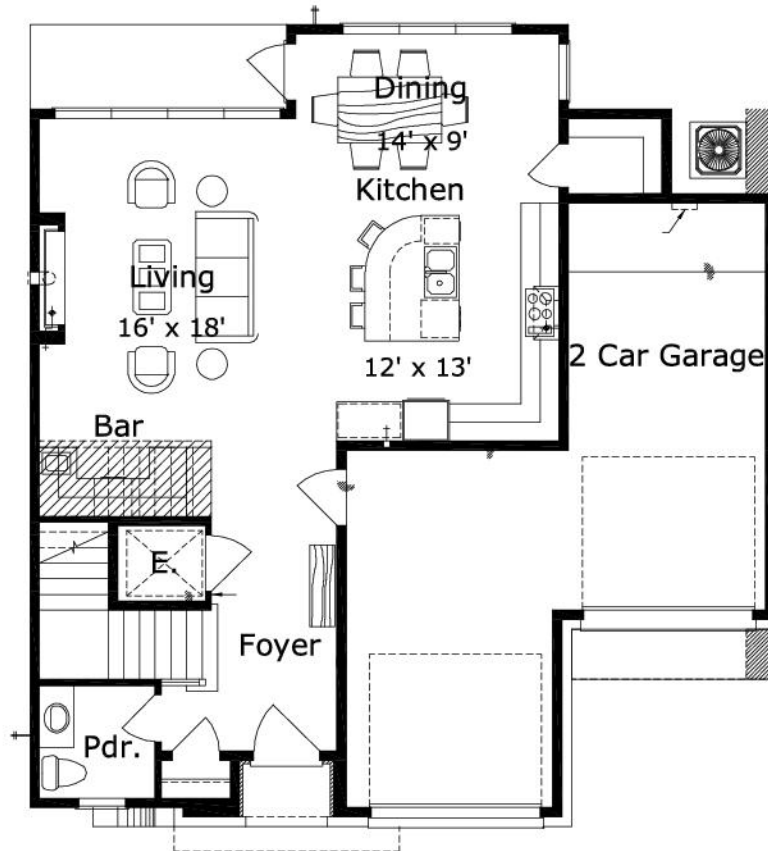

Abbots : Details

Style	Beach House/Coastal
Exterior Material	Brick
Bedrooms	0
Bathrooms	0 / 0
Total Living Sq Ft	0
Total Covered Sq Ft	0
Dimensions (w x d x h)	0' 0" x 0' 0" x 0' 0"

AS LOW AS \$250
FULLY CUSTOMIZABLE &
PROFESSIONALLY DESIGNED

	First Floor	Other Floors	Other Features
--	-------------	--------------	----------------

Square Footage	0	0	
-----------------------	---	---	--

Garage(s)	car, ,
Stairs	

Abbots : Front Elevation

Abbots : Floor 1

Abbots : Floor 2

Abbots : Floor 3