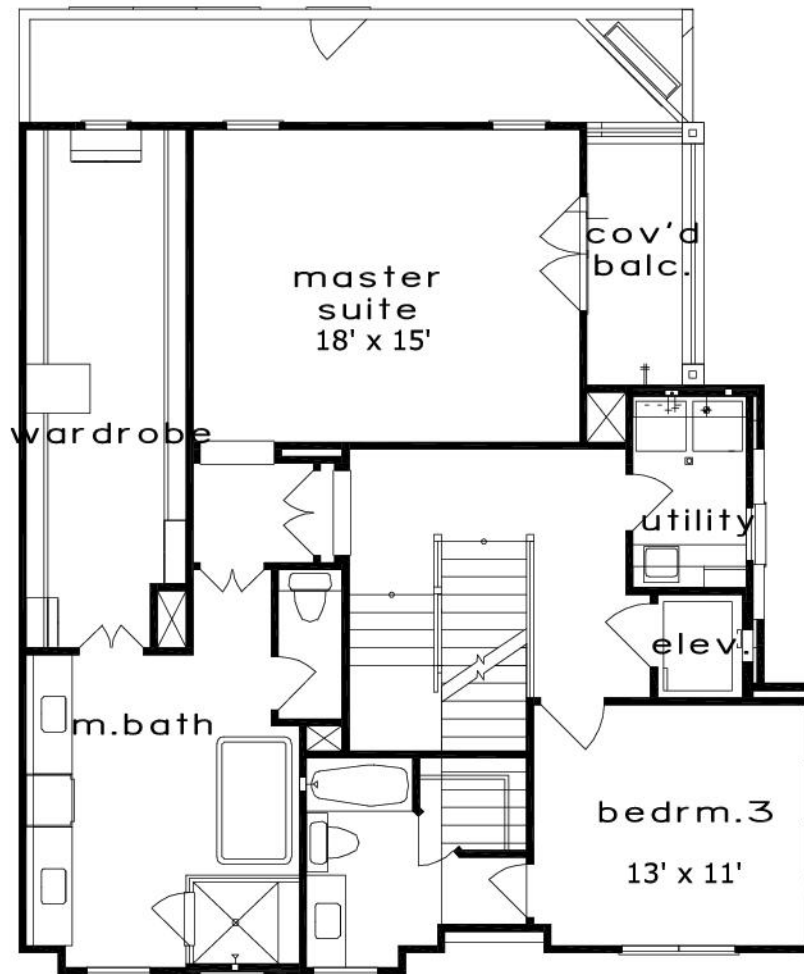

Abbey Road : Details

Style	Beach House/Coastal
Exterior Material	Brick
Bedrooms	0
Bathrooms	0 / 0
Total Living Sq Ft	0
Total Covered Sq Ft	0
Dimensions (w x d x h)	0' 0" x 0' 0" x 0' 0"

AS LOW AS \$250
FULLY CUSTOMIZABLE &
PROFESSIONALLY DESIGNED

	First Floor	Other Floors	Other Features
--	-------------	--------------	----------------

Square Footage	0	0	
-----------------------	---	---	--

Garage(s)	car, ,
Stairs	

Abbey Road : Front Elevation

Abbey Road : Floor 1

Abbey Road : Floor 2

Abbey Road : Floor 3