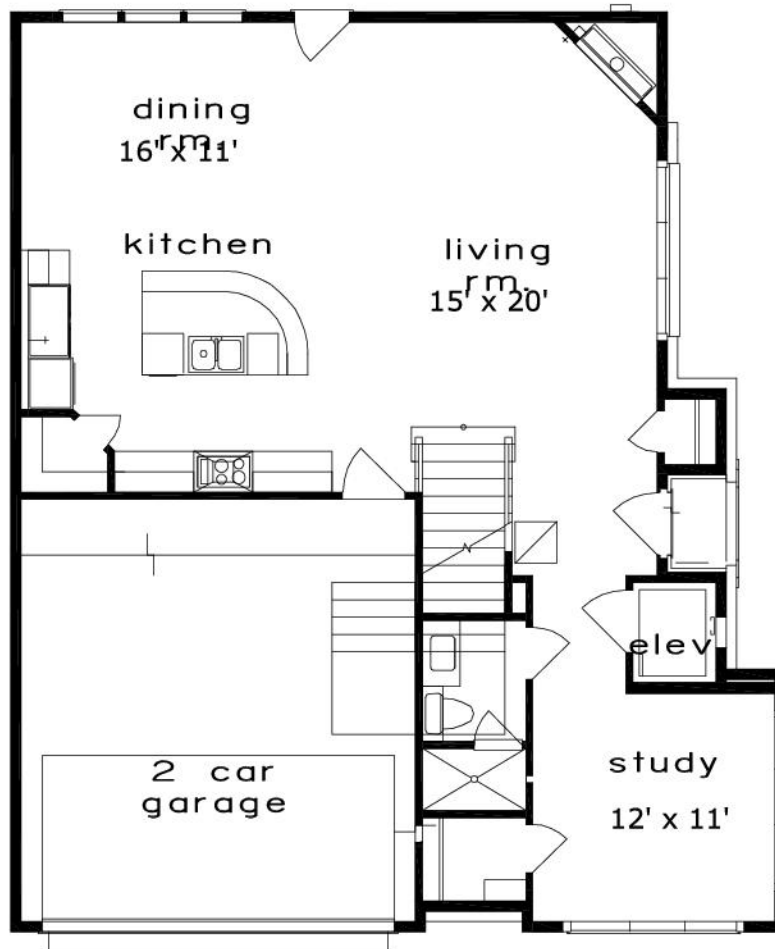

Abbey Road : Details

Style	Beach House/Coastal
Exterior Material	Brick
Bedrooms	0
Bathrooms	0 / 0
Total Living Sq Ft	0
Total Covered Sq Ft	0
Dimensions (w x d x h)	0' 0" x 0' 0" x 0' 0"

AS LOW AS \$250
FULLY CUSTOMIZABLE &
PROFESSIONALLY DESIGNED

	First Floor	Other Floors	Other Features
--	-------------	--------------	----------------

Square Footage	0	0	
-----------------------	---	---	--

Garage(s)	car, ,
Stairs	

Abbey Road : Front Elevation

Abbey Road : Floor 1

Abbey Road : Floor 2

Abbey Road : Floor 3