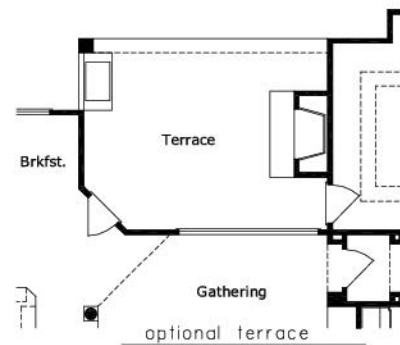

Gardenia 3389 : Details

Style	English/Tudor
Exterior Material	Stone & Stucco
Bedrooms	5
Bathrooms	3 / 1
Total Living Sq Ft	3,596
Total Covered Sq Ft	4,348
Dimensions (w x d x h)	50' 0" x 69' 4" x 29' 1"

AS LOW AS \$250
FULLY CUSTOMIZABLE &
PROFESSIONALLY DESIGNED

	First Floor	Other Floors	Other Features
--	-------------	--------------	----------------

Square Footage	2,294	1,302	
-----------------------	-------	-------	--

Garage(s)	car, ,
Stairs	

Gardenia 3389 : Front Elevation

Gardenia 3389 : Floor 1

Gardenia 3389 : Floor 2