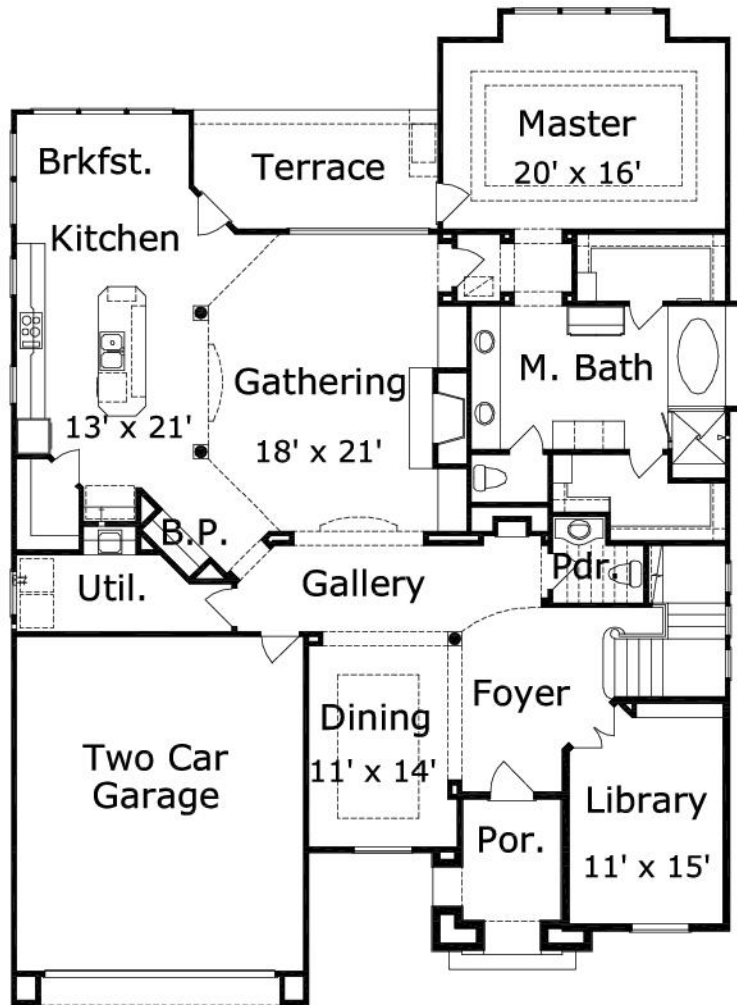

Gardenia 3389 : Details

Style	English/Tudor
Exterior Material	Stone & Stucco
Bedrooms	5
Bathrooms	3 / 1
Total Living Sq Ft	3,596
Total Covered Sq Ft	4,348
Dimensions (w x d x h)	50' 0" x 69' 4" x 29' 1"

AS LOW AS \$250
FULLY CUSTOMIZABLE &
PROFESSIONALLY DESIGNED

	First Floor	Other Floors	Other Features
--	-------------	--------------	----------------

Square Footage	2,294	1,302	
-----------------------	-------	-------	--

Garage(s)	car, ,
Stairs	

Gardenia 3389 : Front Elevation

Gardenia 3389 : Floor 1

Gardenia 3389 : Floor 2