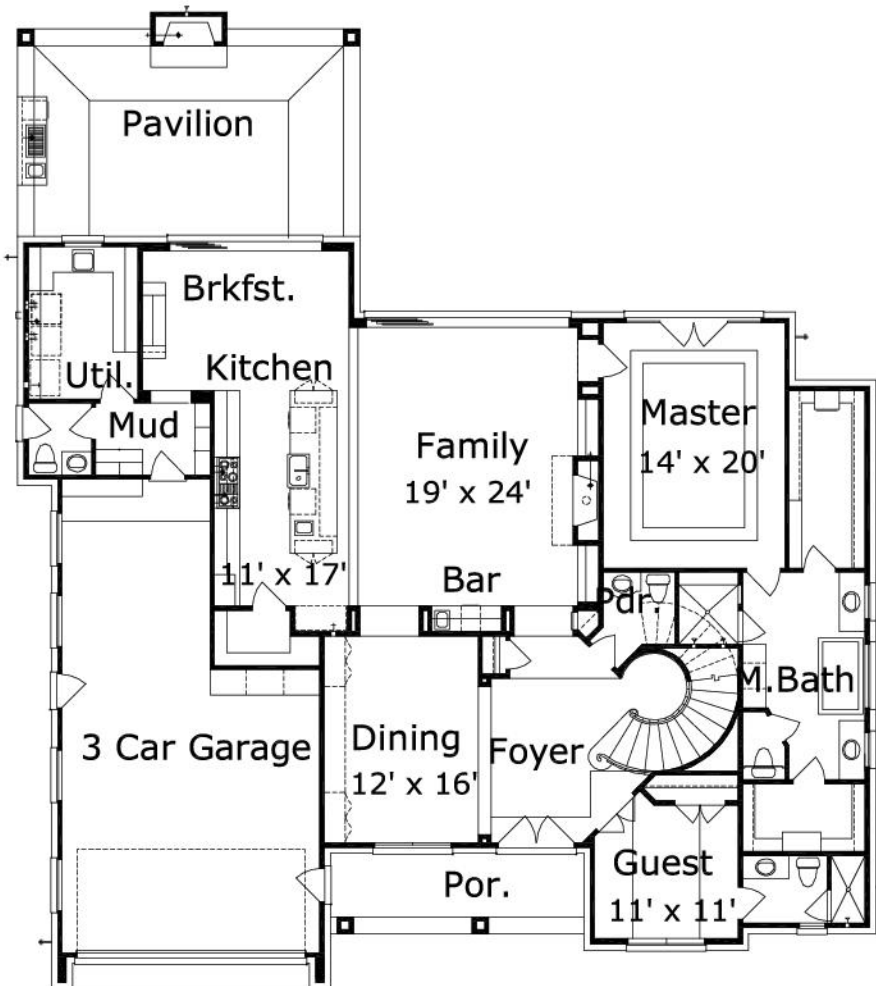

Bumble 4195 : Details

AS LOW AS \$250
FULLY CUSTOMIZABLE &
PROFESSIONALLY DESIGNED

Style	English/Tudor
Exterior Material	Brick
Bedrooms	6
Bathrooms	6 / 1
Total Living Sq Ft	4,195
Total Covered Sq Ft	5,500
Dimensions (w x d x h)	67' 8" x 77' 0" x 32' 10"

	First Floor	Other Floors	Other Features	
Square Footage	2,604	1,593	Bar	Cov'd. Pavilion
Master Bedroom	X		Ext. Balcony	Foyer
Dining Room	X		Master Down	Mud Entry
Living Room	X			
Family Room	X			
Study	X			
Guest Room	X			

Garage(s) 2 car, Front Load, Straight In
Stairs

Bumble 4195 : Front Elevation

Bumble 4195 : Floor 1

Bumble 4195 : Floor 2