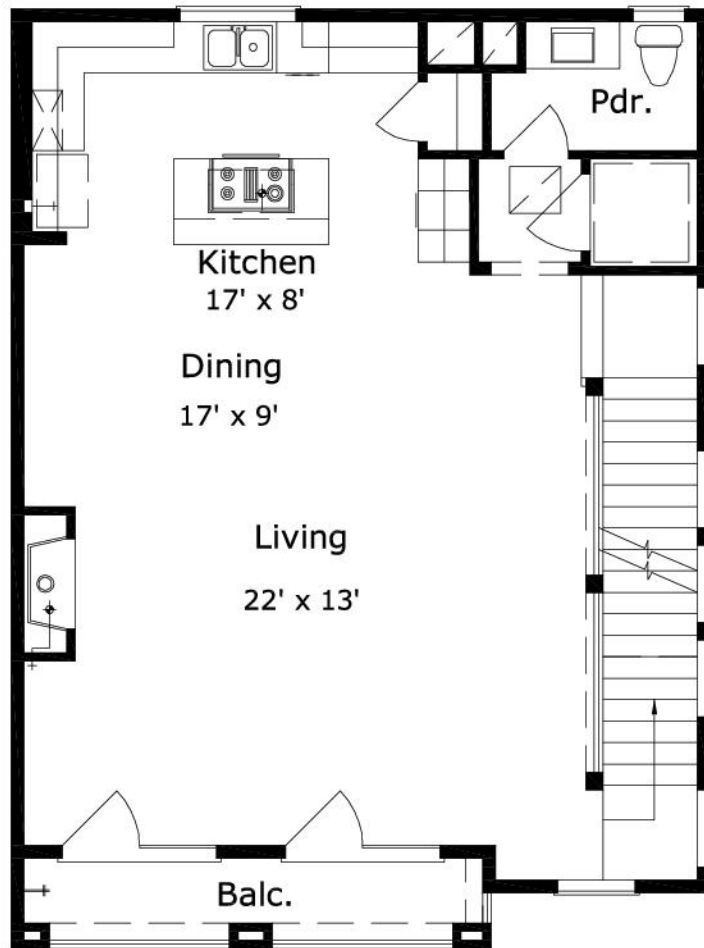

Blamer 2370 : Details

Style	English/Tudor
Exterior Material	Stucco
Bedrooms	3
Bathrooms	3 / 1
Total Living Sq Ft	2,370
Total Covered Sq Ft	3,368
Dimensions (w x d x h)	27' 2" x 35' 0" x 49' 10"

AS LOW AS \$250
FULLY CUSTOMIZABLE &
PROFESSIONALLY DESIGNED

	First Floor	Other Floors	Other Features	
Square Footage	432	1,938	Ext. Balcony	Foyer
Master Bedroom		X	Master Up	Roof Terrace
Dining Room		X		
Living Room		X		
Family Room		X		
Study	X			
Guest Room	X			

Garage(s) 2 car, Front Load, Straight In
Stairs

Blamer 2370 : Front Elevation

Blamer 2370 : Floor 1

Blamer 2370 : Floor 2

Blamer 2370 : Floor 3

Blamer 2370 : Floor 4