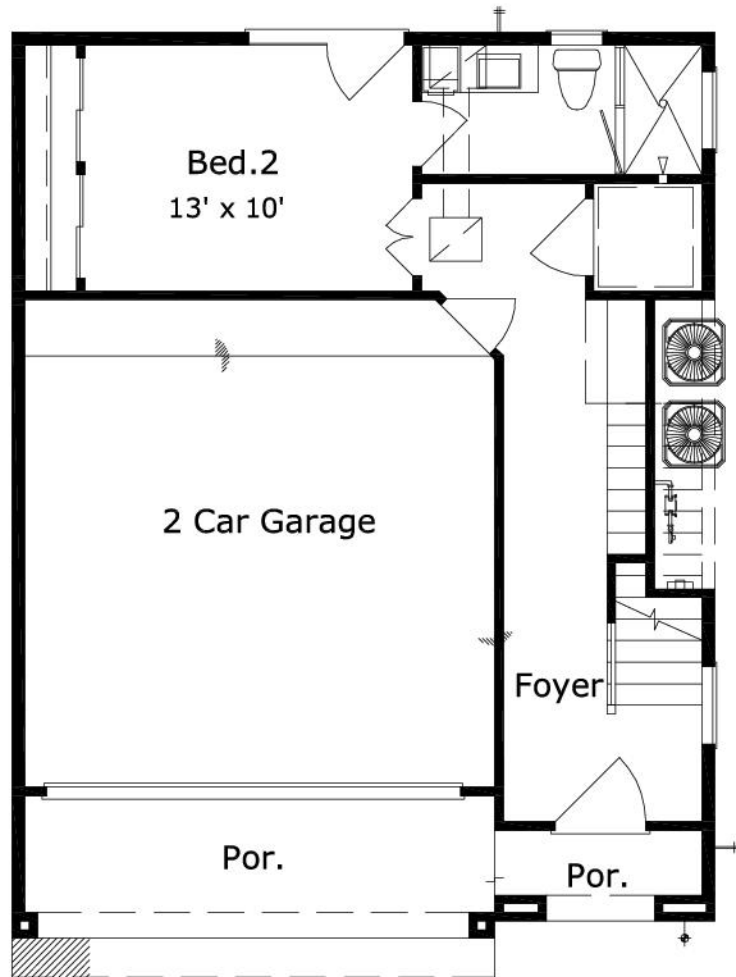

Blamer 2370 : Details

Style	English/Tudor
Exterior Material	Stucco
Bedrooms	3
Bathrooms	3 / 1
Total Living Sq Ft	2,370
Total Covered Sq Ft	3,368
Dimensions (w x d x h)	27' 2" x 35' 0" x 49' 10"

AS LOW AS \$250
FULLY CUSTOMIZABLE &
PROFESSIONALLY DESIGNED

	First Floor	Other Floors	Other Features	
Square Footage	432	1,938	Ext. Balcony	Foyer
Master Bedroom		X	Master Up	Roof Terrace
Dining Room		X		
Living Room		X		
Family Room		X		
Study	X			
Guest Room	X			

Garage(s) 2 car, Front Load, Straight In
Stairs

Blamer 2370 : Front Elevation

Blamer 2370 : Floor 1

Blamer 2370 : Floor 2

Blamer 2370 : Floor 3

Blamer 2370 : Floor 4