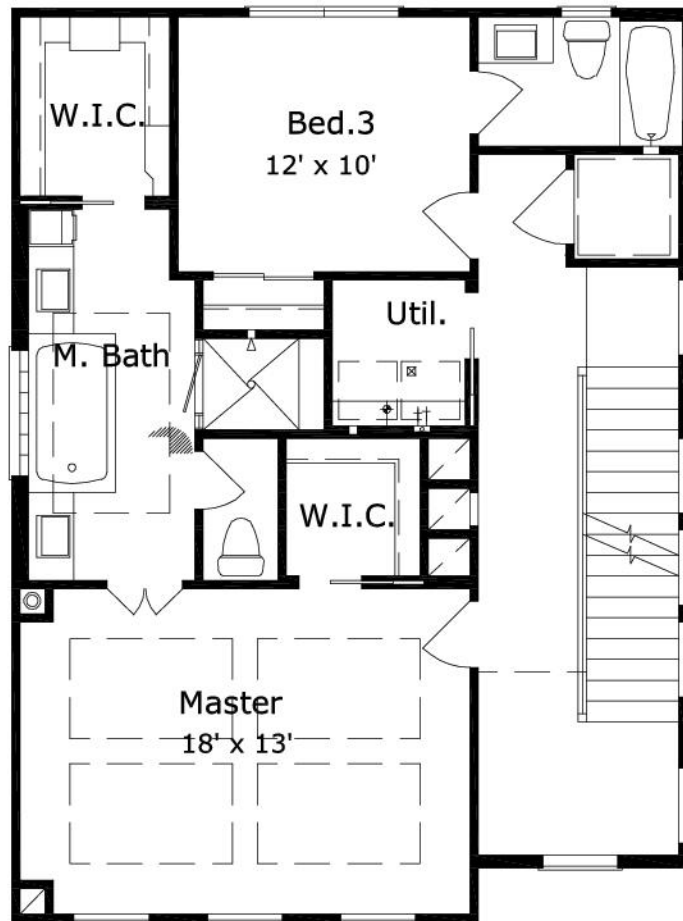

Blamer 2370 : Details

Style	English/Tudor
Exterior Material	Stucco
Bedrooms	3
Bathrooms	3 / 1
Total Living Sq Ft	2,370
Total Covered Sq Ft	3,368
Dimensions (w x d x h)	27' 2" x 35' 0" x 49' 10"

AS LOW AS \$250
FULLY CUSTOMIZABLE &
PROFESSIONALLY DESIGNED

	First Floor	Other Floors	Other Features	
Square Footage	432	1,938	Ext. Balcony	Foyer
Master Bedroom		X	Master Up	Roof Terrace
Dining Room		X		
Living Room		X		
Family Room		X		
Study	X			
Guest Room	X			

Garage(s) 2 car, Front Load, Straight In
Stairs

Blamer 2370 : Front Elevation

Blamer 2370 : Floor 1

Blamer 2370 : Floor 2

Blamer 2370 : Floor 3

Blamer 2370 : Floor 4