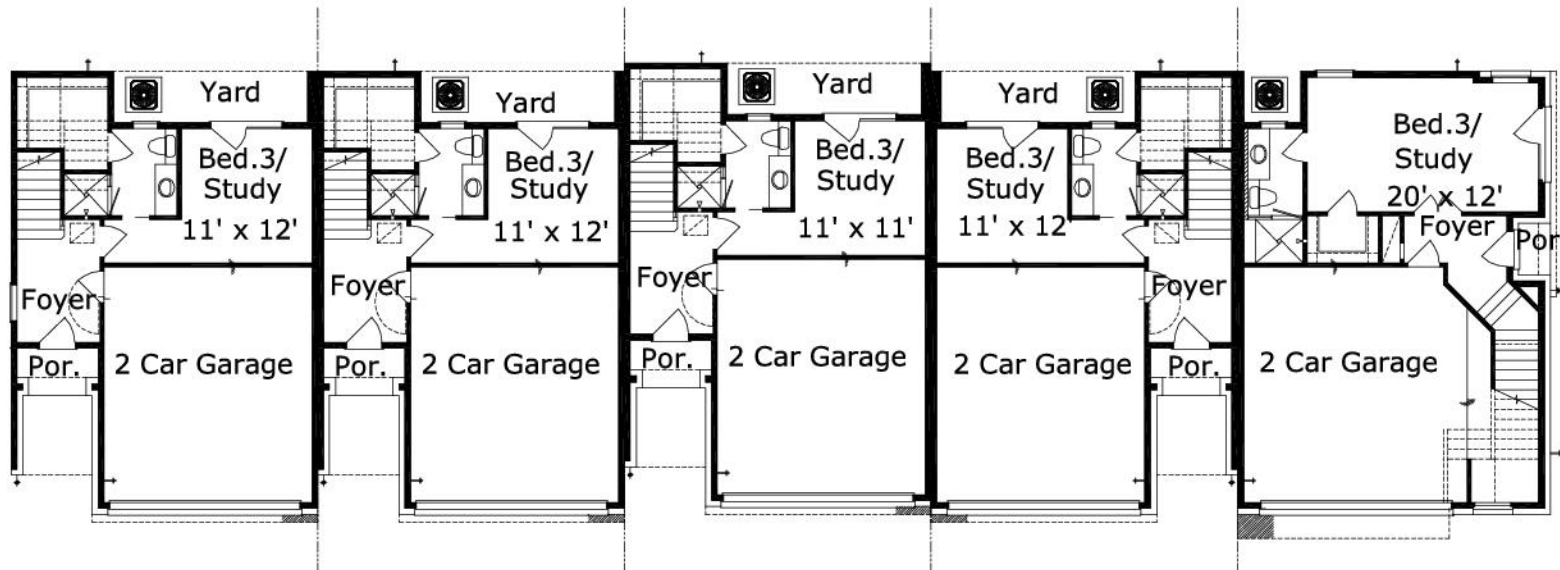

Detering 9293 : Details

AS LOW AS \$250
FULLY CUSTOMIZABLE &
PROFESSIONALLY DESIGNED

Style	Duplex/Townhouse
Exterior Material	Brick & Stucco
Bedrooms	15
Bathrooms	15 / 5
Total Living Sq Ft	9,293
Total Covered Sq Ft	13,213
Dimensions (w x d x h)	129' 8" x 38' 0" x 53' 4"

	First Floor	Other Floors	Other Features	
Square Footage	1,756	7,537	Ext. Balcony	Foyer
Master Bedroom		X	Roof Terrace	
Dining Room		X		
Living Room		X		
Family Room		X		
Guest Room	X			

Garage(s) 2 car, Front Load, Straight In
Stairs
Notes: This is a 5 unit town home building.

Detering 9293 : Front Elevation

Detering 9293 : Floor 1

Detering 9293 : Floor 2

Detering 9293 : Floor 3

Detering 9293 : Floor 4