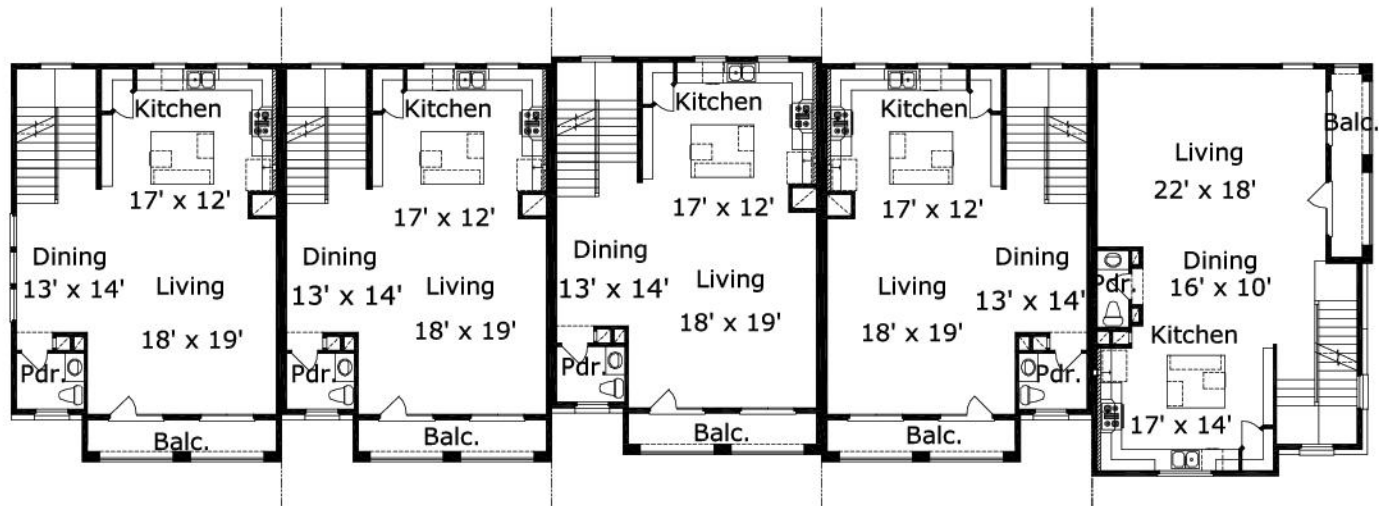

Detering 9293 : Details

AS LOW AS \$250
FULLY CUSTOMIZABLE &
PROFESSIONALLY DESIGNED

Style	Duplex/Townhouse
Exterior Material	Brick & Stucco
Bedrooms	15
Bathrooms	15 / 5
Total Living Sq Ft	9,293
Total Covered Sq Ft	13,213
Dimensions (w x d x h)	129' 8" x 38' 0" x 53' 4"

	First Floor	Other Floors	Other Features	
Square Footage	1,756	7,537	Ext. Balcony	Foyer
Master Bedroom		X	Roof Terrace	
Dining Room		X		
Living Room		X		
Family Room		X		
Guest Room	X			

Garage(s) 2 car, Front Load, Straight In
Stairs
Notes: This is a 5 unit town home building.

Detering 9293 : Front Elevation

Detering 9293 : Floor 1

Detering 9293 : Floor 2

Detering 9293 : Floor 3

Detering 9293 : Floor 4