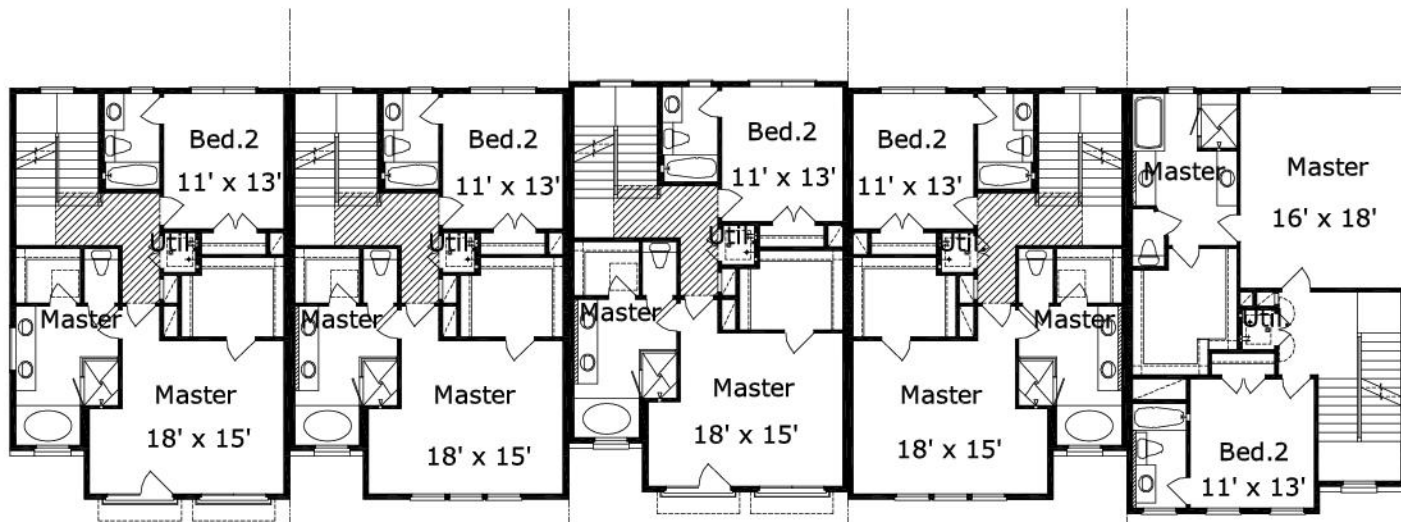

Detering 9293 : Details

AS LOW AS \$250
FULLY CUSTOMIZABLE &
PROFESSIONALLY DESIGNED

Style	Duplex/Townhouse
Exterior Material	Brick & Stucco
Bedrooms	15
Bathrooms	15 / 5
Total Living Sq Ft	9,293
Total Covered Sq Ft	13,213
Dimensions (w x d x h)	129' 8" x 38' 0" x 53' 4"

	First Floor	Other Floors	Other Features	
Square Footage	1,756	7,537	Ext. Balcony	Foyer
Master Bedroom		X	Roof Terrace	
Dining Room		X		
Living Room		X		
Family Room		X		
Guest Room	X			

Garage(s) 2 car, Front Load, Straight In
Stairs
Notes: This is a 5 unit town home building.

Detering 9293 : Front Elevation

Detering 9293 : Floor 1

Detering 9293 : Floor 2

Detering 9293 : Floor 3

Detering 9293 : Floor 4