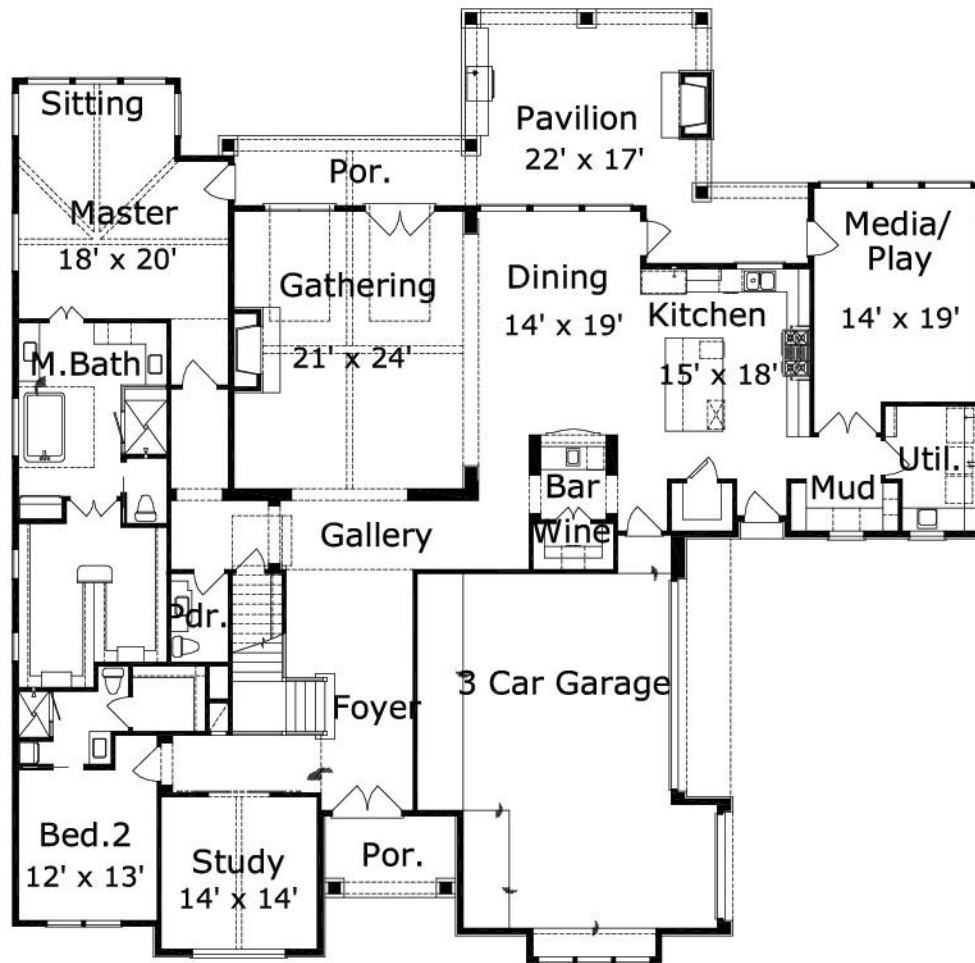

Bluejack 5315 : Details

Style	Hill Country/Ranch
Exterior Material	Stone & Siding
Bedrooms	4
Bathrooms	4 / 1
Total Living Sq Ft	5,315
Total Covered Sq Ft	7,193
Dimensions (w x d x h)	84' 0" x 82' 6" x 31' 5"

AS LOW AS \$250
FULLY CUSTOMIZABLE &
PROFESSIONALLY DESIGNED

	First Floor	Other Floors	Other Features	
Square Footage	3,738	1,577	Bar	Cov'd. Pavilion
Master Bedroom	X		Ext. Balcony	Foyer
Dining Room	X		Gallery	Master Down
Living Room	X		Outdoor Fireplace	Outdoor Kitchen
Family Room	X		Storage	Wine Closet
Study	X			
Guest Room	X			

Garage(s) 3 car, Side Load, Swing (Side Facing)
Stairs

Bluejack 5315 : Front Elevation

Bluejack 5315 : Floor 1

Bluejack 5315 : Floor 2