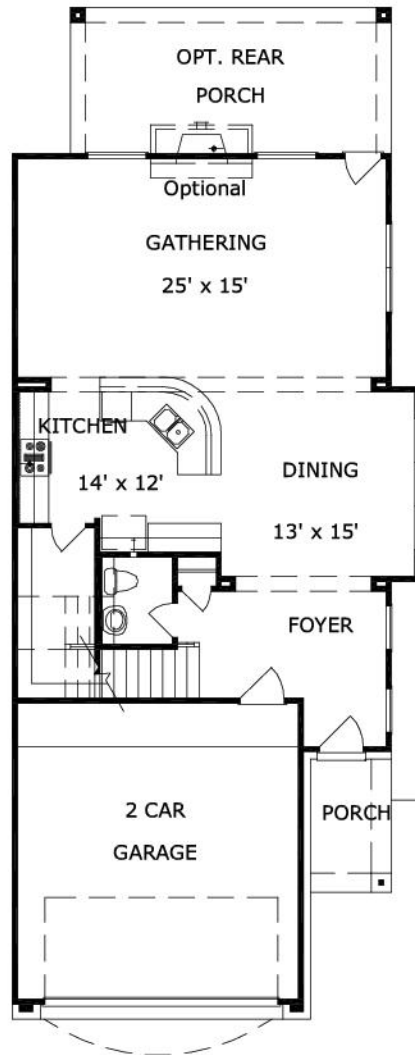

## Lisbon 2540.1 : Details

**AS LOW AS \$250**  
**FULLY CUSTOMIZABLE &**  
**PROFESSIONALLY DESIGNED**

<b>Style</b>	Craftsman/Victorian
<b>Exterior Material</b>	Brick & Siding
<b>Bedrooms</b>	3
<b>Bathrooms</b>	2 / 1
<b>Total Living Sq Ft</b>	2,540
<b>Total Covered Sq Ft</b>	3,251
<b>Dimensions (w x d x h)</b>	28' 0" x 69' 4" x 29' 5"

	First Floor	Other Floors	Other Features	
<b>Square Footage</b>	1,030	1,510	Cov'd. Rear Porch	Foyer
<b>Master Bedroom</b>		X	Theater/Media	
<b>Dining Room</b>	X			
<b>Living Room</b>	X			
<b>Family Room</b>	X			
<b>Study</b>		X		
<b>Guest Room</b>		X		

**Garage(s)** 2 car, Front Load, Straight In  
**Stairs**

## Lisbon 2540.1 : Floor 1