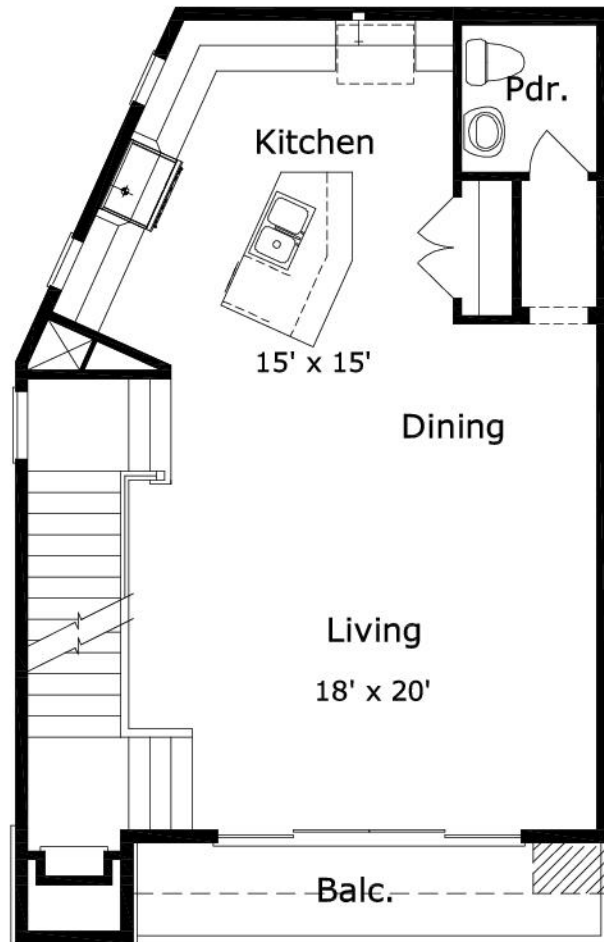

Wordly 2381 : Floor 2