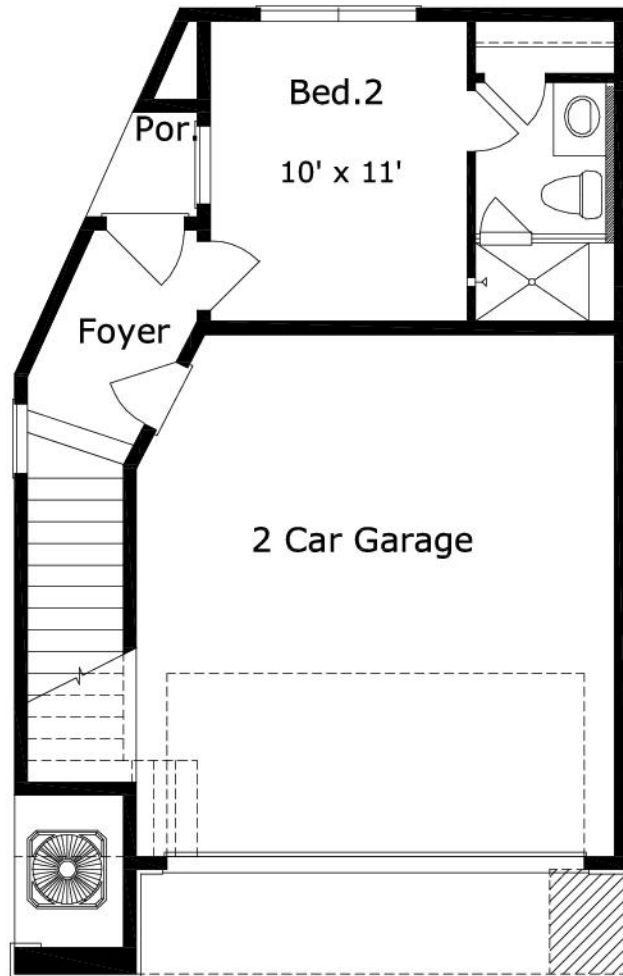

## Wordly 2381 : Details

**AS LOW AS \$250**  
**FULLY CUSTOMIZABLE &**  
**PROFESSIONALLY DESIGNED**

<b>Style</b>	Contemporary
<b>Exterior Material</b>	Brick & Siding
<b>Bedrooms</b>	3
<b>Bathrooms</b>	3 / 1
<b>Total Living Sq Ft</b>	2,381
<b>Total Covered Sq Ft</b>	3,037
<b>Dimensions (w x d x h)</b>	23' 6" x 37' 0" x 53' 10"

	First Floor	Other Floors	Other Features
<b>Square Footage</b>	325	2,056	Foyer
<b>Master Bedroom</b>		X	
<b>Dining Room</b>		X	
<b>Living Room</b>		X	
<b>Family Room</b>		X	
<b>Guest Room</b>	X		

**Garage(s)** 2 car, Front Load, Straight In  
**Stairs**

## Wordly 2381 : Front Elevation

## Wordly 2381 : Floor 1