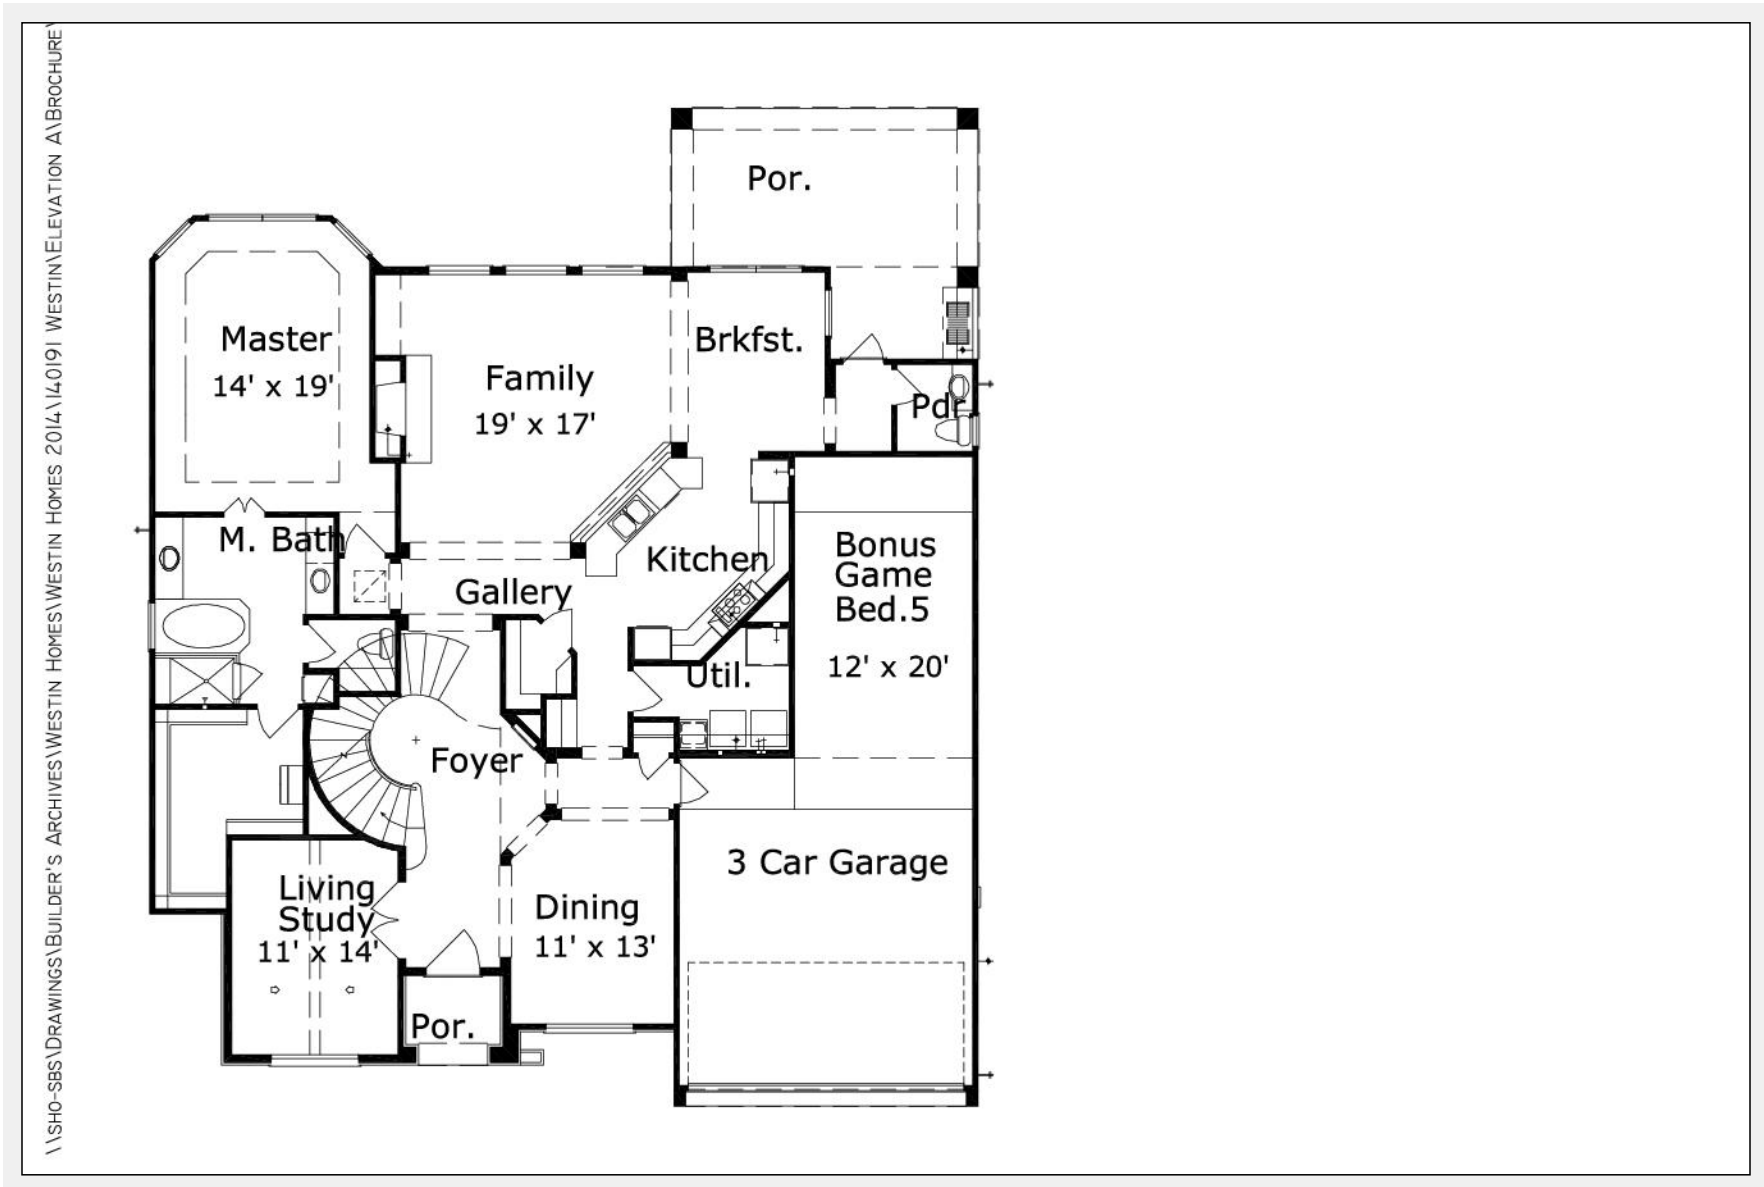

Andreas 3444.1 : Details

Style	Country French
Exterior Material	Stone & Stucco
Bedrooms	5
Bathrooms	3 / 1
Total Living Sq Ft	3,444
Total Covered Sq Ft	4,426
Dimensions (w x d x h)	54' 0" x 65' 0" x 32' 6"

AS LOW AS \$250
FULLY CUSTOMIZABLE &
PROFESSIONALLY DESIGNED

	First Floor	Other Floors	Other Features	
Square Footage	2,052	1,392	Butler Pantry	Cov'd. Front Porch
Master Bedroom	X		Foyer	Gallery
Dining Room	X		Master Down	Theater/Media
Living Room	X			
Family Room	X			
Game Room	X			
Study	X			

Garage(s) 3 car, Front Load, Straight In
Stairs Curved

Andreas 3444.1 : Front Elevation

Andreas 3444.1 : Floor 1

Andreas 3444.1 : Floor 2