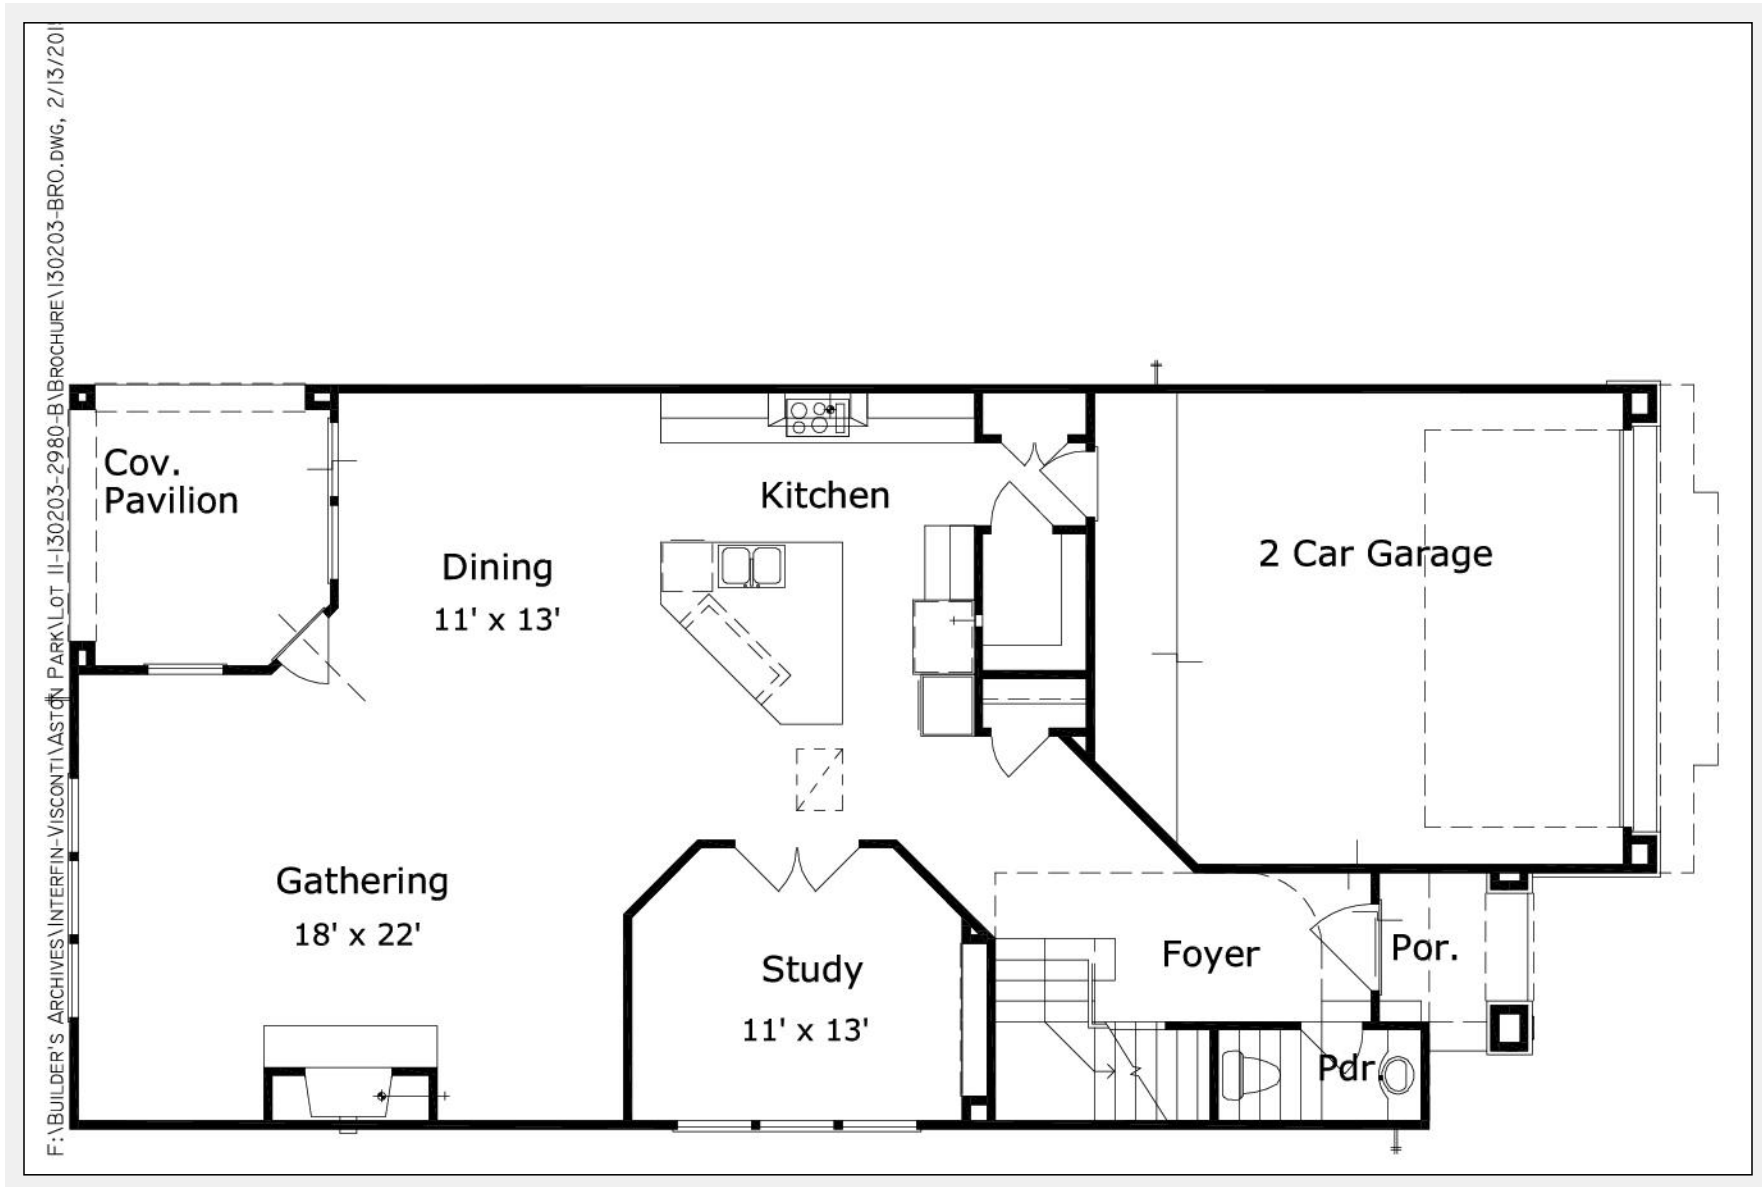

Lynville 2980 : Details

AS LOW AS \$250
FULLY CUSTOMIZABLE &
PROFESSIONALLY DESIGNED

Style	Tuscan
Exterior Material	Stucco & Cultured Stone
Bedrooms	3
Bathrooms	3 / 1
Total Living Sq Ft	2,980
Total Covered Sq Ft	3,569
Dimensions (w x d x h)	64' 0" x 30' 0" x 0' 0"

	First Floor	Other Floors	Other Features	
Square Footage	1,265	1,715	Cov'd. Front Porch	Cov'd. Pavilion
Master Bedroom		X	Foyer	Int. Balcony
Dining Room	X		Master Up	
Living Room	X			
Game Room		X		
Study	X			
Garage(s)	2 car, Front Load, Straight In			
Stairs	Standard			

Lynville 2980 : Front Elevation

Lynville 2980 : Floor 1

Lynville 2980 : Floor 2