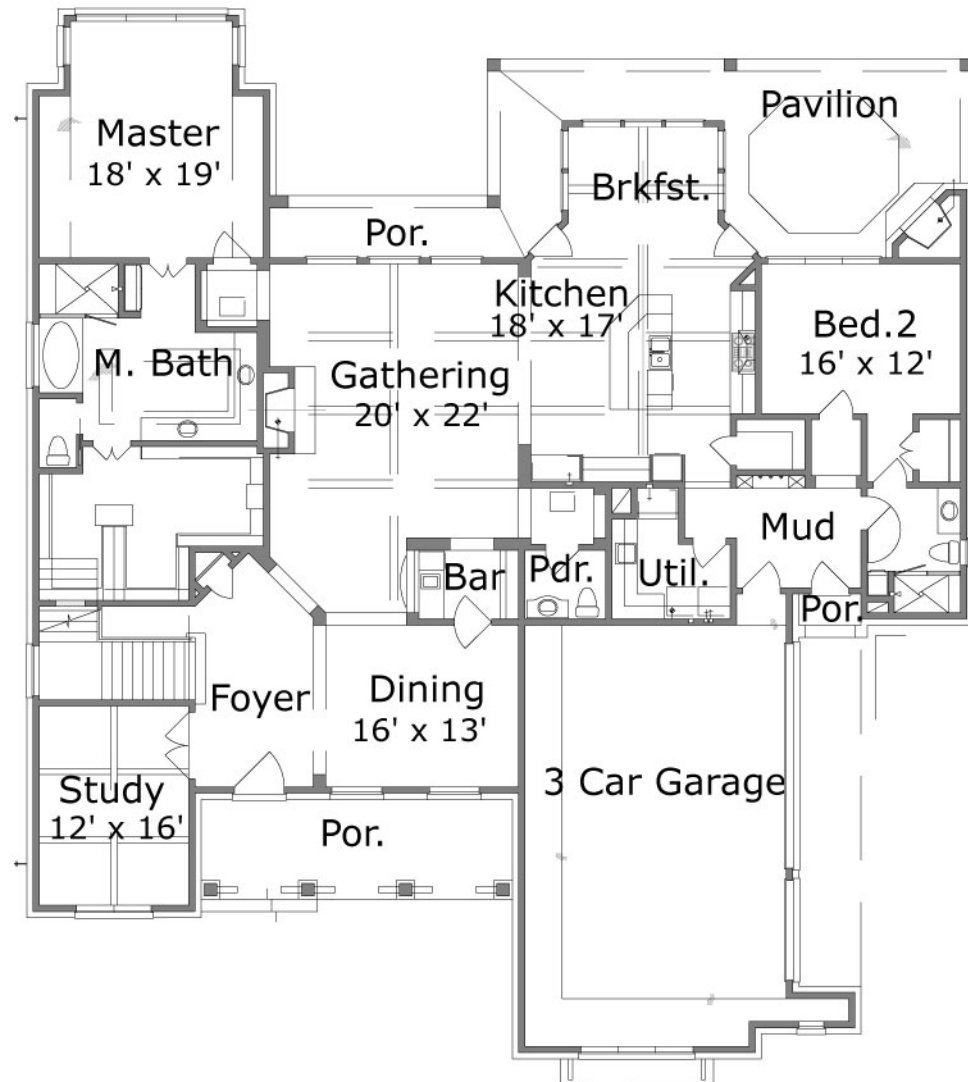

Nickel 4741 : Floor 1