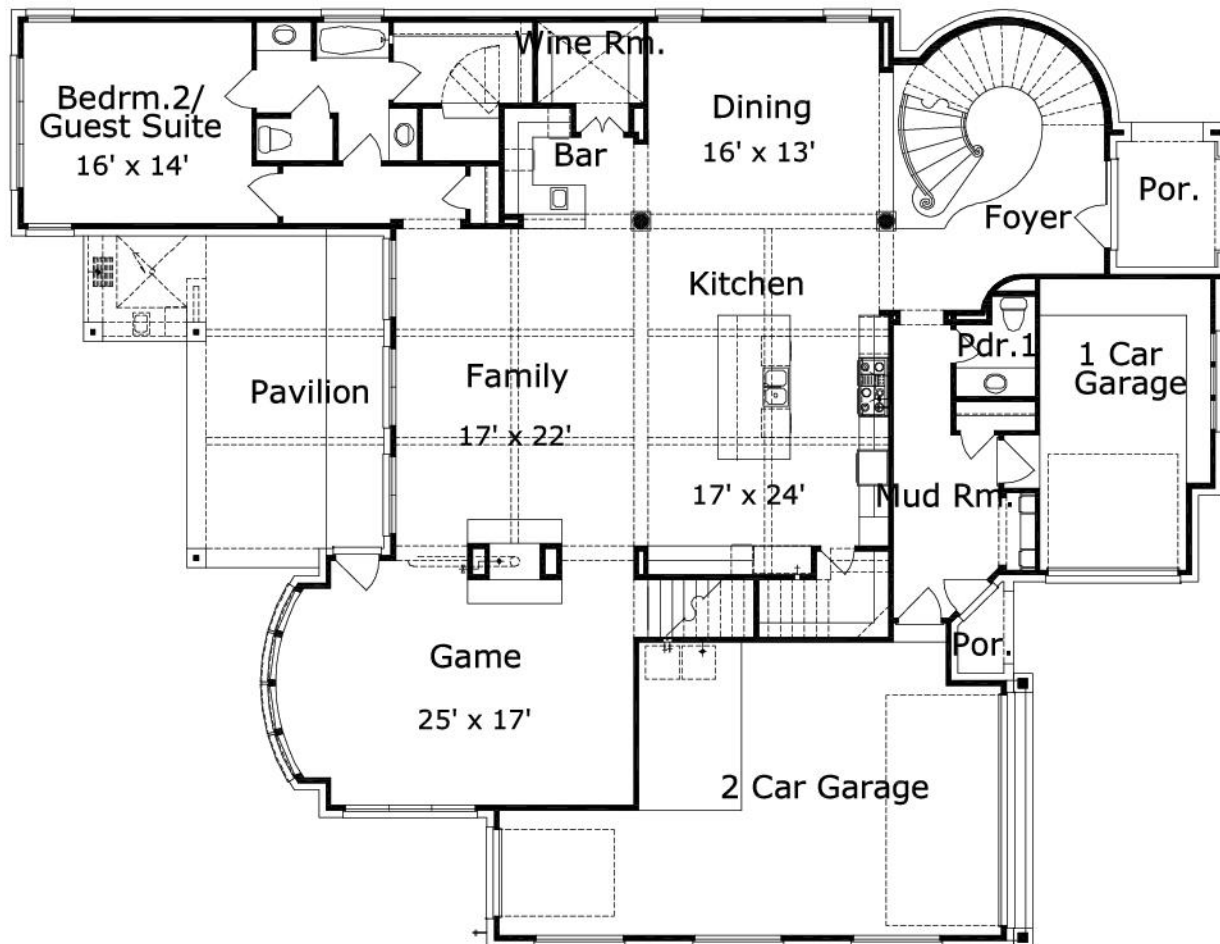

Greeham 6521 : Details

AS LOW AS \$250
FULLY CUSTOMIZABLE &
PROFESSIONALLY DESIGNED

Style	French
Exterior Material	Stone
Bedrooms	5
Bathrooms	4 / 2
Total Living Sq Ft	6,521
Total Covered Sq Ft	8,161
Dimensions (w x d x h)	65' 0" x 85' 0" x 34' 0"

	First Floor	Other Floors	Other Features	
Square Footage	2,777	3,744	Bar	Cov'd. Pavilion
Master Bedroom		X	Foyer	Mud Room
Dining Room	X		Theater/Media	Wine Closet
Living Room	X			
Family Room	X			
Game Room		X		
Study	X			
Guest Room	X			
Home Theater		X		
Garage(s)	3 car, Front Load, Split			
Stairs	Spiral			

Greeham 6521 : Front Elevation

Greeham 6521 : Floor 1

Greeham 6521 : Floor 2