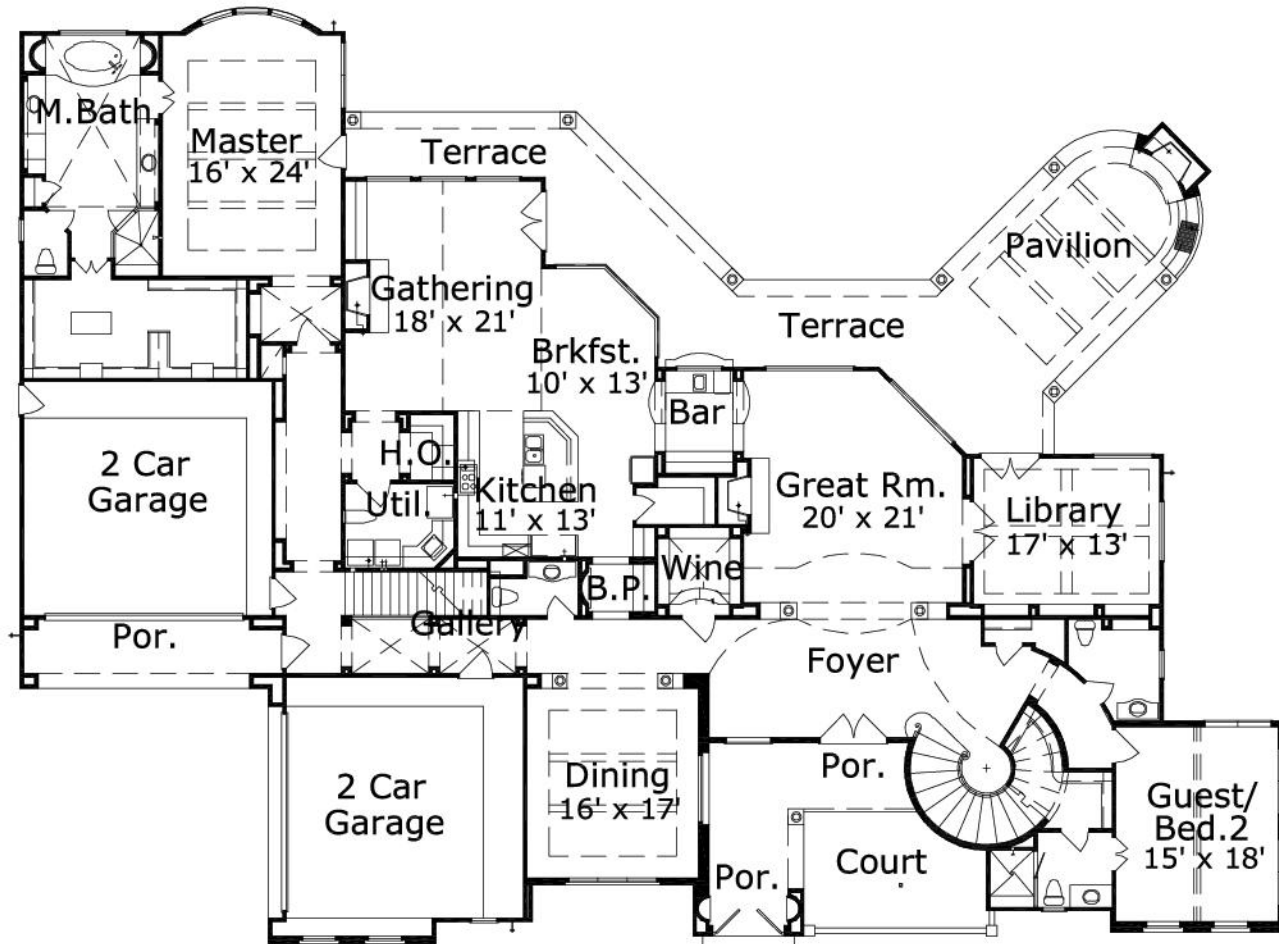

Magentite 6881 : Details

AS LOW AS \$250
FULLY CUSTOMIZABLE &
PROFESSIONALLY DESIGNED

Style	Beach House
Exterior Material	Stucco
Bedrooms	4
Bathrooms	3 / 1
Total Living Sq Ft	6,881
Total Covered Sq Ft	9,404
Dimensions (w x d x h)	115' 6" x 85' 6" x 30' 6"

	First Floor	Other Floors	Other Features	
Square Footage	4,593	2,288	Butler Pantry	Courtyard
Master Bedroom	X		Cov'd. Rear Porch	Cov'd. Terrace
Dining Room	X		Foyer	Gallery
Living Room	X		Theater/Media	Wine Room
Family Room	X			
Game Room		X		
Study	X			
Guest Room		X		
Home Theater		X		

Garage(s) 2 car, Front Load, Straight In
Stairs Curved

Magentite 6881 : Front Elevation

Magentite 6881 : Floor 1

Magentite 6881 : Floor 2