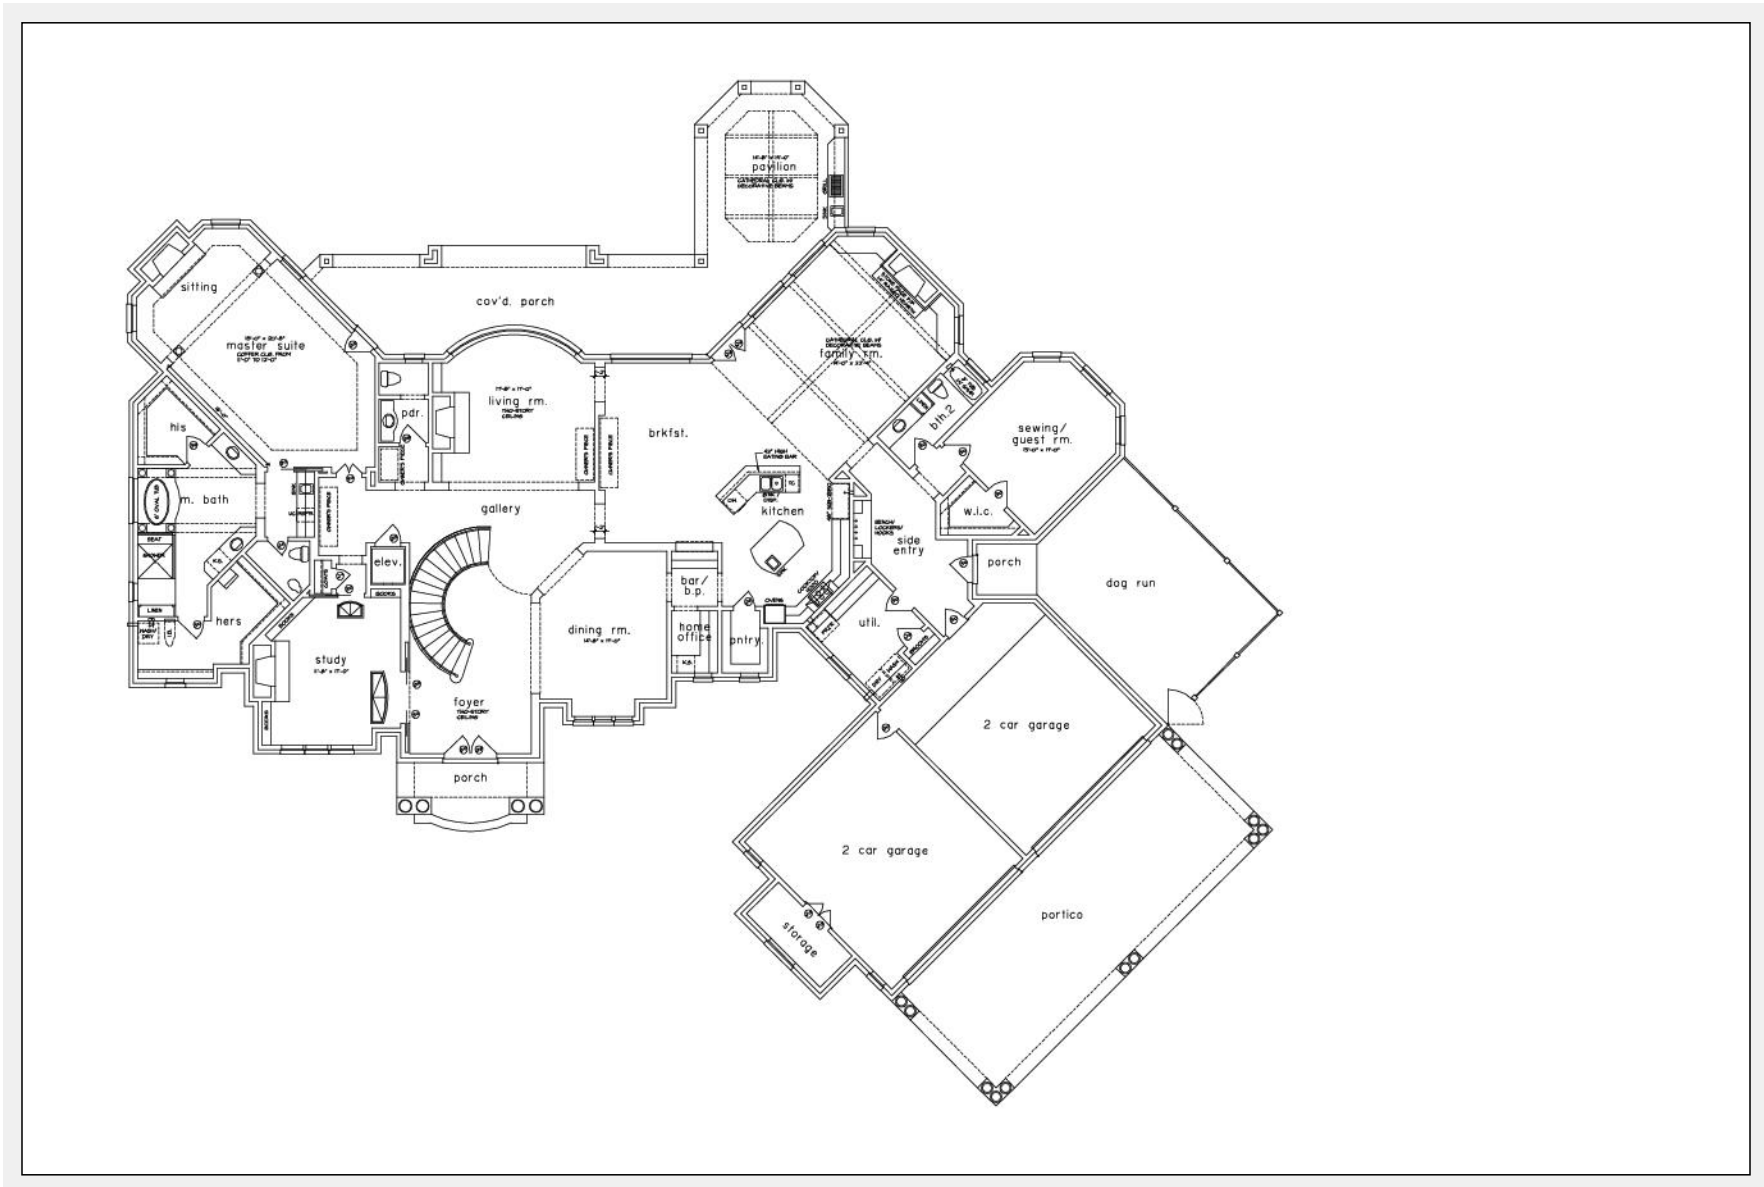

Tresses 6467 : Details

AS LOW AS \$250
FULLY CUSTOMIZABLE &
PROFESSIONALLY DESIGNED

Style	French
Exterior Material	Brick and Stone
Bedrooms	4
Bathrooms	4 / 1
Total Living Sq Ft	6,467
Total Covered Sq Ft	9,617
Dimensions (w x d x h)	115' 10" x 138' 1" x 35' 8"

	First Floor	Other Floors	Other Features	
Square Footage	4,921	1,548	Bar	Butler Pantry
Master Bedroom	X		Cov'd. Pavilion	Ext. Balcony
Dining Room	X		Foyer	Gallery
Living Room	X		Home Office	Int. Balcony
Family Room	X		Optional Elevator	Outdoor Kitchen
Game Room		X	Theater/Media	
Study	X			
Guest Room	X			
Home Theater		X		

Garage(s) 4 car, Front Load, Swing (Side Facing)
Stairs Curved

Tresses 6467 : Front Elevation

Tresses 6467 : Floor 1

Tresses 6467 : Floor 2