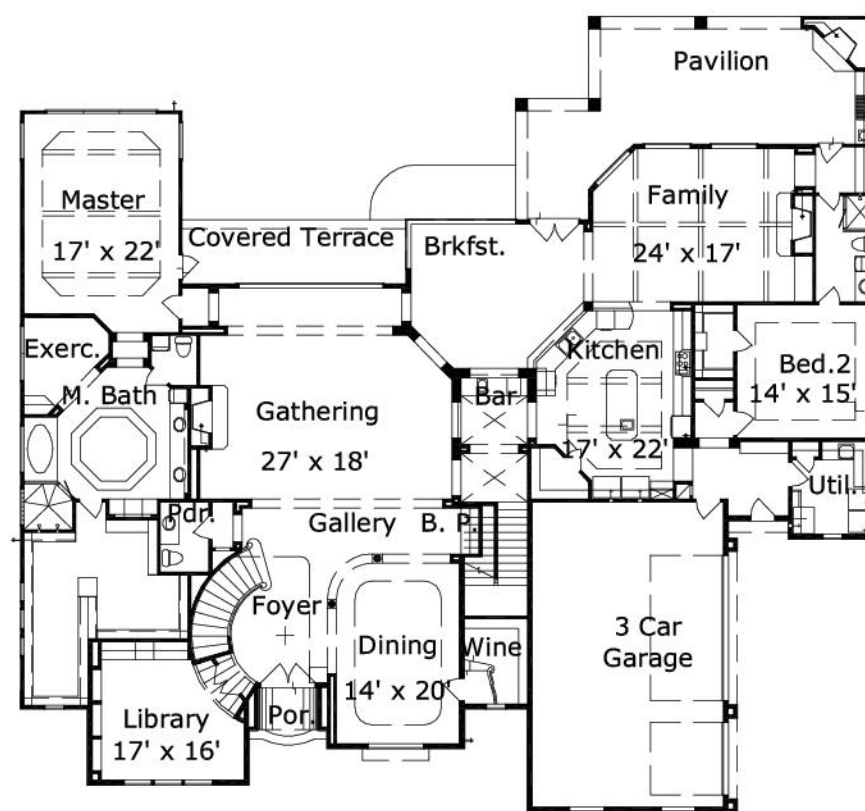

## Hardison 7514 : Details

**AS LOW AS \$250**  
**FULLY CUSTOMIZABLE &**  
**PROFESSIONALLY DESIGNED**

<b>Style</b>	Mediterranean
<b>Exterior Material</b>	Stone & Stucco
<b>Bedrooms</b>	5
<b>Bathrooms</b>	5 / 2
<b>Total Living Sq Ft</b>	7,514
<b>Total Covered Sq Ft</b>	9,065
<b>Dimensions (w x d x h)</b>	94' 0" x 87' 4" x 35' 11"

	First Floor	Other Floors	Other Features	
<b>Square Footage</b>	4,726	2,788	Bar	Theater/Media
<b>Master Bedroom</b>	X			
<b>Dining Room</b>	X			
<b>Living Room</b>	X			
<b>Family Room</b>	X			
<b>Game Room</b>		X		
<b>Study</b>	X			
<b>Guest Room</b>		X		
<b>Home Theater</b>		X		

## Hardison 7514 : Floor 1

## Hardison 7514 : Floor 2