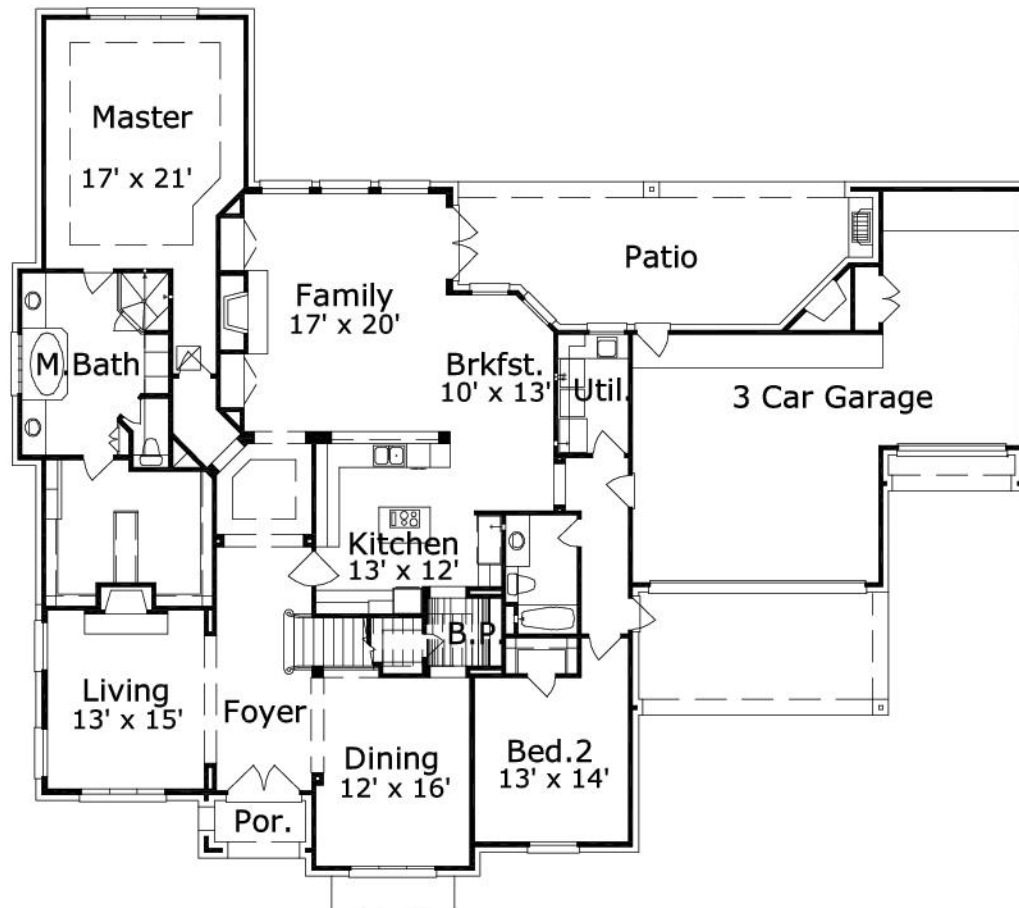

Grosbeak 4427 : Details

AS LOW AS \$250
FULLY CUSTOMIZABLE &
PROFESSIONALLY DESIGNED

Style	Tuscan
Exterior Material	Stone & Stucco
Bedrooms	5
Bathrooms	4 / 0
Total Living Sq Ft	4,427
Total Covered Sq Ft	5,560
Dimensions (w x d x h)	69' 8" x 70' 4" x 34' 7"

	First Floor	Other Floors	Other Features
--	-------------	--------------	----------------

Square Footage	2,803	1,624	
Master Bedroom	X		
Dining Room	X		
Living Room	X		
Family Room	X		
Study	X		
Guest Room	X		

Garage(s)	3 car, Front Load, Straight In
Stairs	Standard

Grosbeak 4427 : Front Elevation

Grosbeak 4427 : Floor 1

Grosbeak 4427 : Floor 2