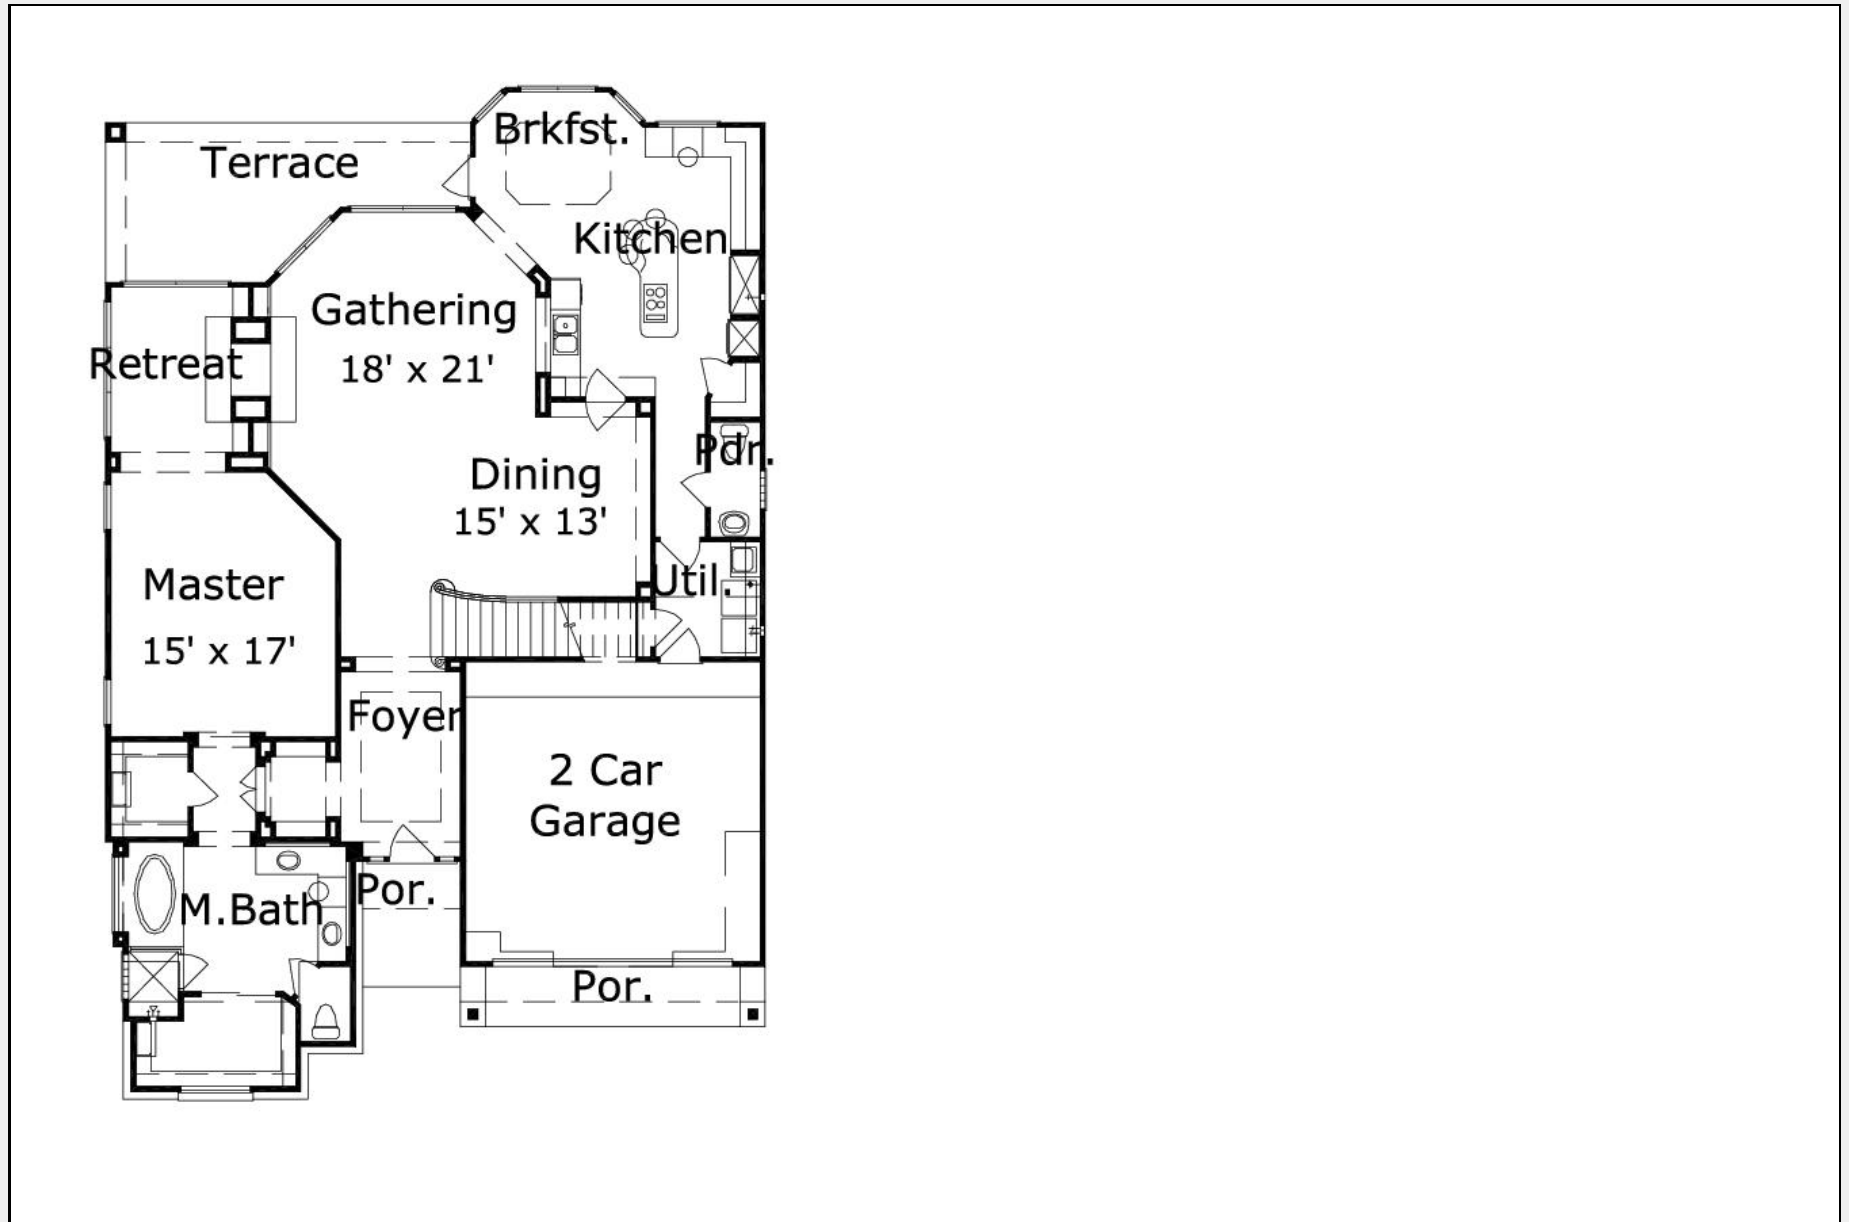

Greensward 2764: Details

Style	Tuscan
Exterior Materials	Stone & Stucco
Bedrooms	3
Bathrooms	2 / 1
Total Living Sq Ft	2,764
Total Covered Sq Ft	3,479
Dimensions (w x d x h)	44'0" x 67'6" x 28'4"

AS LOW AS \$250
FULLY CUSTOMIZABLE &
PROFESSIONALLY DESIGNED

	First Floor	Other Floors	Other Features
Square Footage	1,968	796	
Bedrooms	1	2	
Ceiling Heights	10'0"	9'0"	
Master Bedroom	X		
Dining Room	X		
Living Room	X		
Family Room	X		
Study	X		
Guest Room		X	
Garage(s)	Front Load Straight In		
Stairs	Curved		

Greensward 2764: Front Elevation

Greensward 2764: Floor 1

Greensward 2764: Floor 2