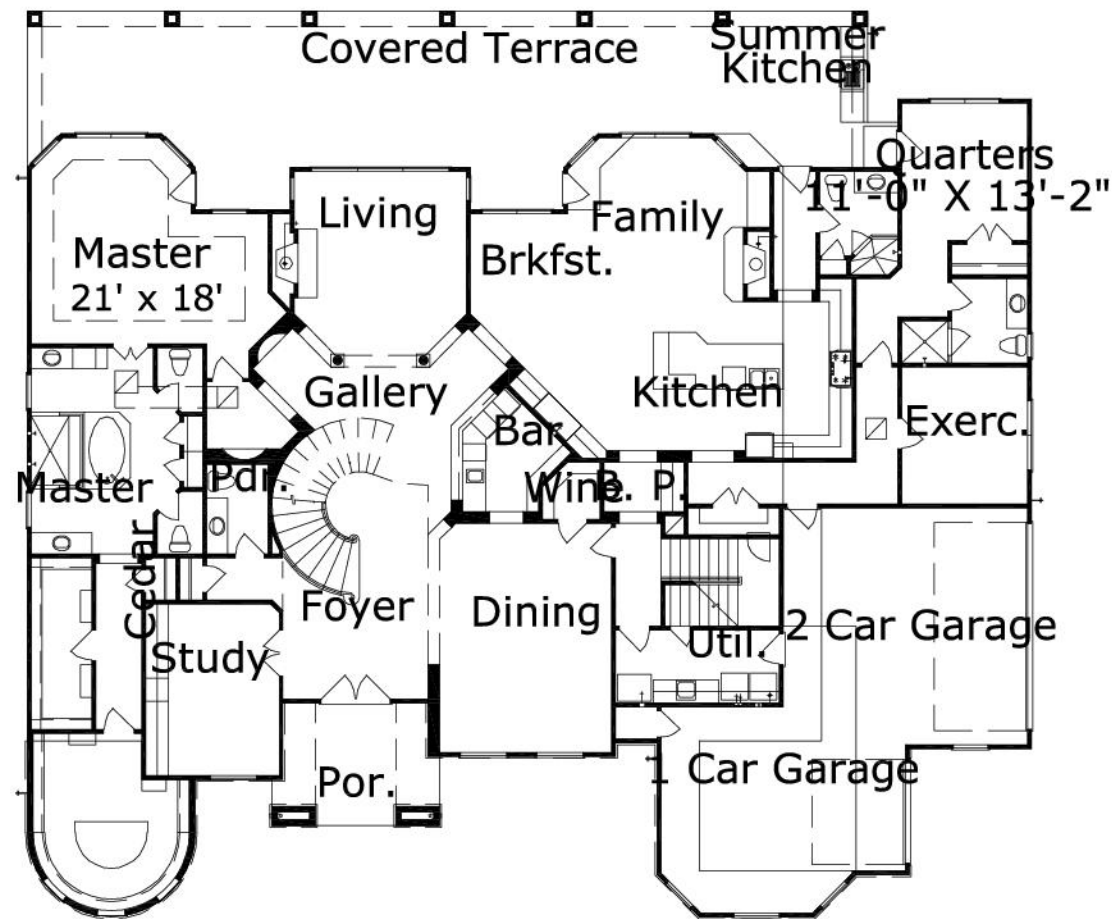

Meerhouse 7232 : Details

AS LOW AS \$250
FULLY CUSTOMIZABLE &
PROFESSIONALLY DESIGNED

Style	Mediterranean/Tuscan
Exterior Material	Stucco & Cultured Stone
Bedrooms	5
Bathrooms	6 / 2
Total Living Sq Ft	7,232
Total Covered Sq Ft	10,313
Dimensions (w x d x h)	87' 8" x 79' 0" x 35' 1"

	First Floor	Other Floors	Other Features	
Square Footage	4,200	3,032	Butler Pantry	Cov'd. Front Porch
Master Bedroom	X		Cov'd. Terrace	Exercise Room
Dining Room	X		Foyer	Gallery
Living Room	X		Outdoor Kitchen	Wine Room
Family Room	X			
Game Room		X		
Study	X			
Guest Room	X			
Home Theater		X		

Garage(s) 1 car, Side Load, Swing (Entry Facing)
Stairs Standard

Meerhouse 7232 : Front Elevation

Meerhouse 7232 : Floor 1

Meerhouse 7232 : Floor 2