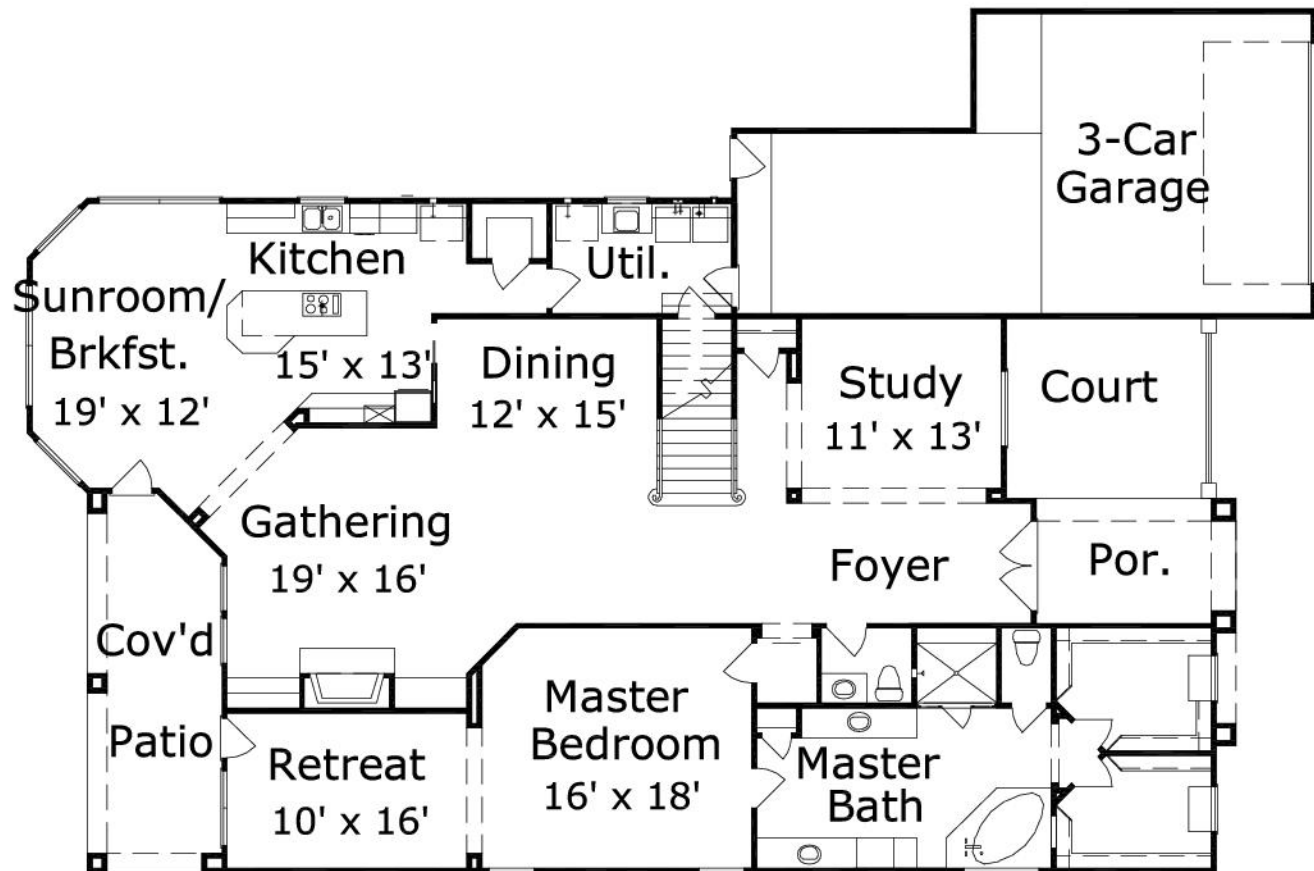

## Cadbury 3987 : Details

**AS LOW AS \$250**  
**FULLY CUSTOMIZABLE &**  
**PROFESSIONALLY DESIGNED**

<b>Style</b>	Mediterranean
<b>Exterior Material</b>	Stucco
<b>Bedrooms</b>	3
<b>Bathrooms</b>	2 / 0
<b>Total Living Sq Ft</b>	3,987
<b>Total Covered Sq Ft</b>	5,128
<b>Dimensions (w x d x h)</b>	57' 8" x 87' 0" x 27' 3"

	First Floor	Other Floors	Other Features	
<b>Square Footage</b>	2,716	1,271	Courtyard	Cov'd. Front Porch
<b>Master Bedroom</b>	X		Cov'd. Rear Porch	Foyer
<b>Dining Room</b>	X			
<b>Living Room</b>	X			
<b>Family Room</b>	X			
<b>Game Room</b>		X		
<b>Study</b>	X			
<b>Guest Room</b>		X		
<b>Home Theater</b>		X		

## Cadburry 3987 : Floor 1