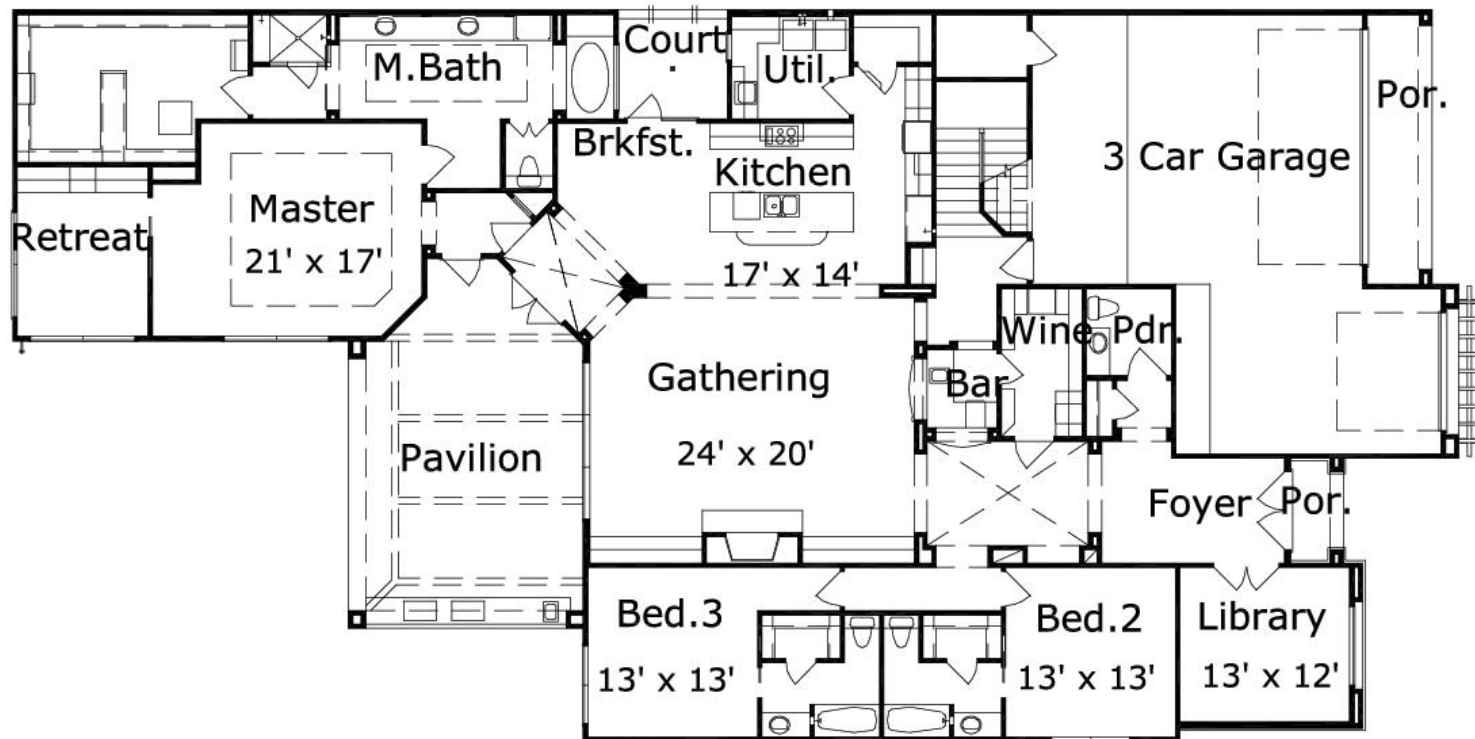

Doneraile 3989: Details

Style	Mediterranean
Exterior Materials	Stone & Stucco
Bedrooms	4
Bathrooms	4 / 1
Total Living Sq Ft	3,989
Total Covered Sq Ft	5,844
Dimensions (w x d x h)	56'0" x 110'8" x 31'9"

AS LOW AS \$250
FULLY CUSTOMIZABLE &
PROFESSIONALLY DESIGNED

	First Floor	Other Floors	Other Features
Square Footage	3,538	451	Bar
Bedrooms	3	1	Bonus Room
Ceiling Heights	10'0"	9'0"	Courtyard
Master Bedroom	X		Cov'd. Pavilion
Dining Room	X		Foyer
Living Room	X		Master w/Sitting
Family Room	X		Outdoor Kitchen
Game Room		X	Wine Room
Study	X		
Guest Room	X		
Garage(s)	Front Load Straight In		
Stairs	Standard		

Doneraile 3989: Front Elevation

Doneraile 3989: Floor 1

Doneraile 3989: Floor 2