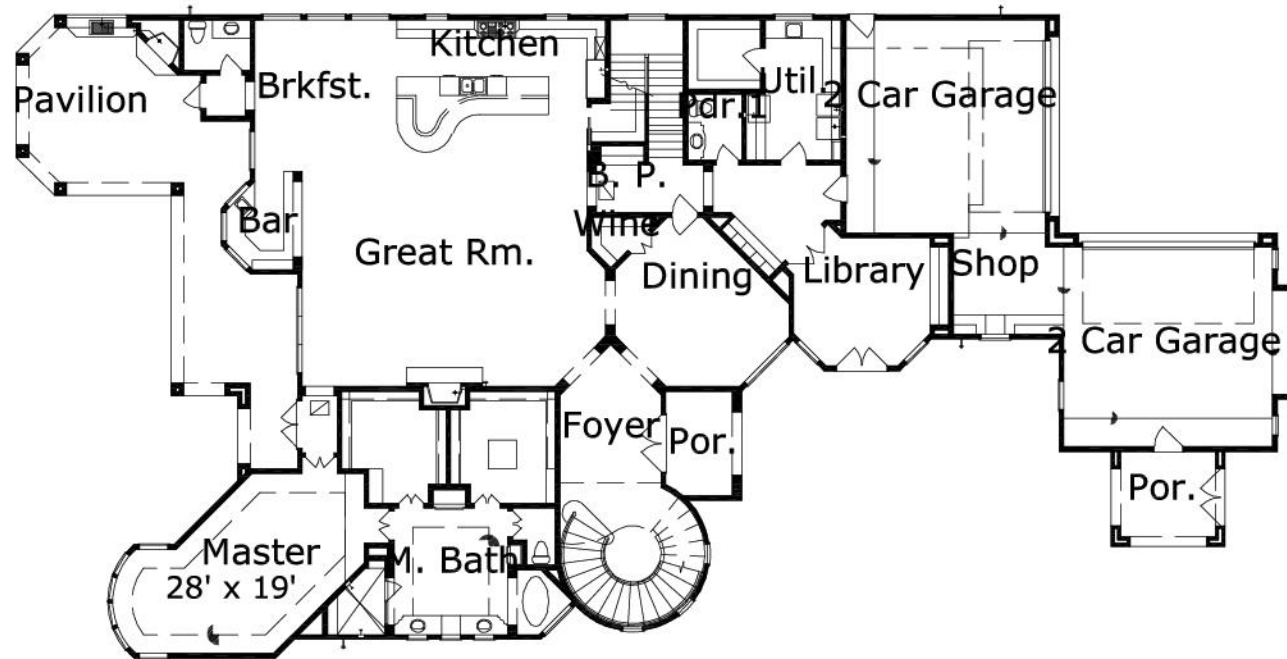

## Sharonview 7959 : Details

**AS LOW AS \$250**  
**FULLY CUSTOMIZABLE &**  
**PROFESSIONALLY DESIGNED**

<b>Style</b>	Mediterranean/Tuscan
<b>Exterior Material</b>	Stucco
<b>Bedrooms</b>	6
<b>Bathrooms</b>	4 / 2
<b>Total Living Sq Ft</b>	7,959
<b>Total Covered Sq Ft</b>	10,292
<b>Dimensions (w x d x h)</b>	135' 0" x 67' 10" x 37' 11"

	First Floor	Other Floors	Other Features	
<b>Square Footage</b>	4,018	3,941	Bar	Butler Pantry
<b>Master Bedroom</b>	X		Cov'd. Front Porch	Shop
<b>Dining Room</b>	X		Wine Room	
<b>Living Room</b>	X			
<b>Family Room</b>	X			
<b>Game Room</b>		X		
<b>Study</b>	X			
<b>Guest Room</b>		X		
<b>Home Theater</b>	X			

**Garage(s)** 2 car, Rear Load, Swing (Side Facing)  
**Stairs** Curved

## Sharonview 7959 : Floor 1