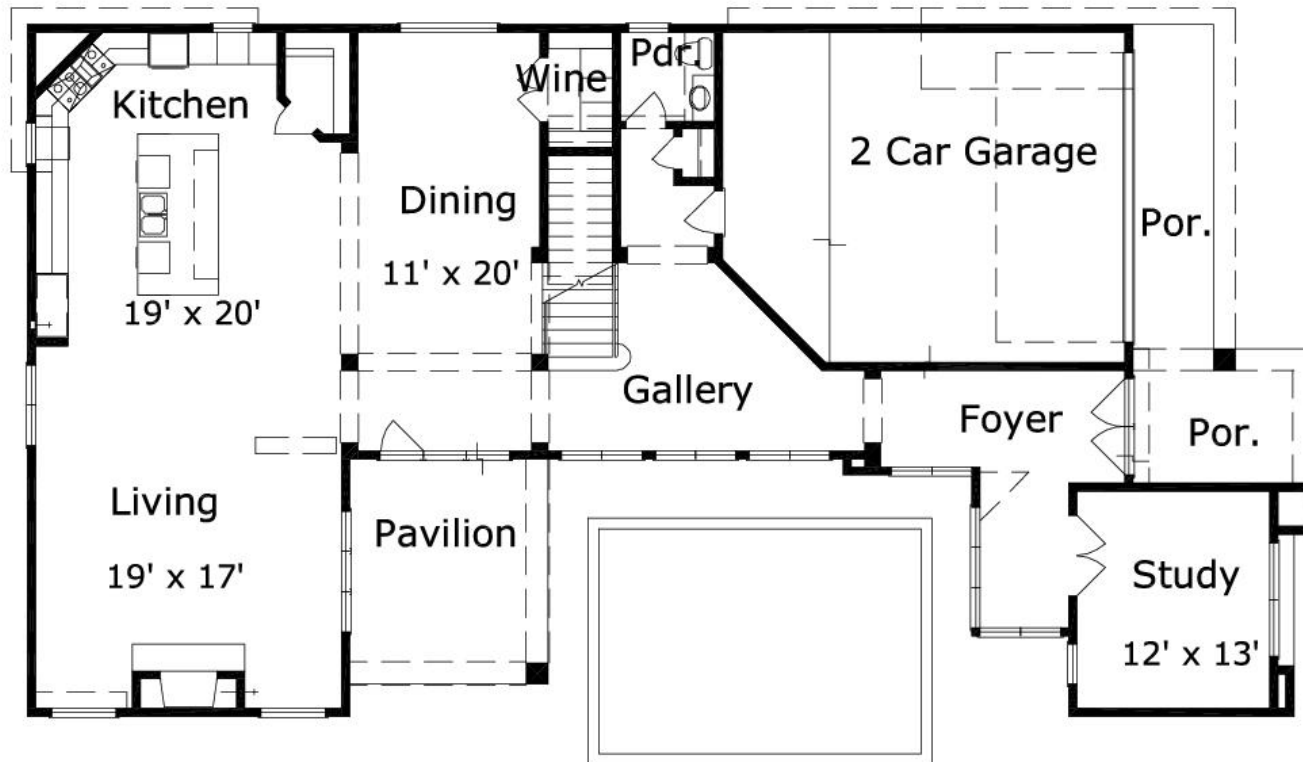

## Woodstone 4488: Details

Style	Contemporary
Exterior Materials	Stucco
Bedrooms	4
Bathrooms	4 / 1
Total Living Sq Ft	4,463
Total Covered Sq Ft	5,889
Dimensions (w x d x h)	43'0" x 80'0" x 25'1"

**AS LOW AS \$250**  
**FULLY CUSTOMIZABLE &**  
**PROFESSIONALLY DESIGNED**

	First Floor	Other Floors	Other Features
Square Footage	1,938	3,059	Cov'd. Pavilion
Bedrooms	0	4	Foyer
Ceiling Heights	12'0"	10'0"	Gallery
Master Bedroom		X	Wine Closet
Dining Room	X		
Living Room	X		
Family Room	X		
Game Room		X	
Study	X		
Guest Room		X	
Home Theater		X	
Garage(s)	Front Load Straight In		
Stairs	Standard		

## Woodstone 4488: Floor 1

Woodstone 4488: Floor 2

## Woodstone 4488: Floor 3