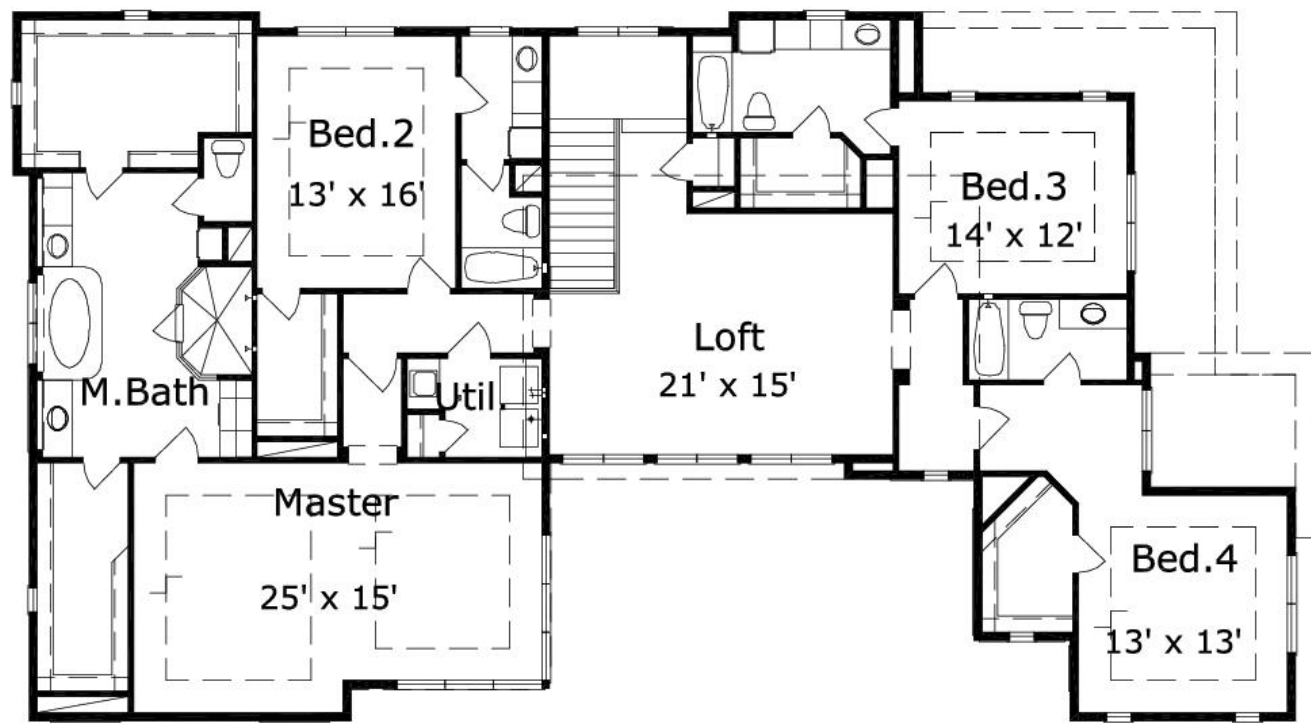

## Woodstone 4488: Details

Style	Contemporary
Exterior Materials	Stucco
Bedrooms	4
Bathrooms	4 / 1
Total Living Sq Ft	4,463
Total Covered Sq Ft	5,889
Dimensions (w x d x h)	43'0" x 80'0" x 25'1"

**AS LOW AS \$250**  
**FULLY CUSTOMIZABLE &**  
**PROFESSIONALLY DESIGNED**

	First Floor	Other Floors	Other Features
Square Footage	1,938	3,059	Cov'd. Pavilion
Bedrooms	0	4	Foyer
Ceiling Heights	12'0"	10'0"	Gallery
Master Bedroom		X	Wine Closet
Dining Room	X		
Living Room	X		
Family Room	X		
Game Room		X	
Study	X		
Guest Room		X	
Home Theater		X	
Garage(s)	Front Load Straight In		
Stairs	Standard		

## Woodstone 4488: Front Elevation

## Woodstone 4488: Floor 3