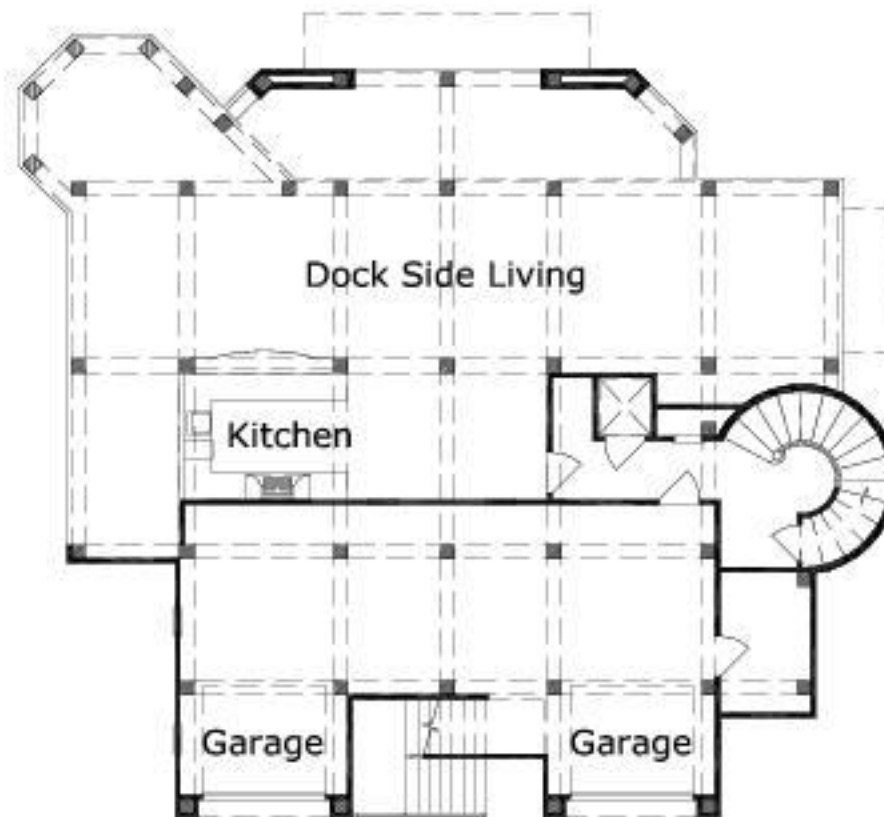

Nautilus 4885: Details

AS LOW AS \$250
FULLY CUSTOMIZABLE &
PROFESSIONALLY DESIGNED

Style	Beach House
Exterior Materials	Stucco
Bedrooms	4
Bathrooms	4
Total Living Sq Ft	4,885
Total Covered Sq Ft	8,096
Dimensions (w x d x h)	64'6" x 57'6" x 46'11"

	First Floor	Other Floors	Other Features
Square Footage	256	4,629	Bonus Room Wine Room
Bedrooms	0	4	Covered Front Porch
Ceiling Heights	9'0"	11'0"	Covered Rear Porch
Master Bedroom		X	Dock Side Veranda
Dining Room		X	Exterior Balcony
Living Room		X	Exterior Spiral Staircase
Game Room		X	Foyer
Study		X	Interior Balcony
Guest Room		X	Optional Elevator
			Outdoor Kitchen
			Playroom

Garage(s)	Front Load Straight In
Stairs	Spiral (3 flights)

Nautilus 4885: Front Elevation

Nautilus 4885: Floor 1

Nautilus 4885: Floor 2

Nautilus 4885: Floor 3

Nautilus 4885: Floor 4