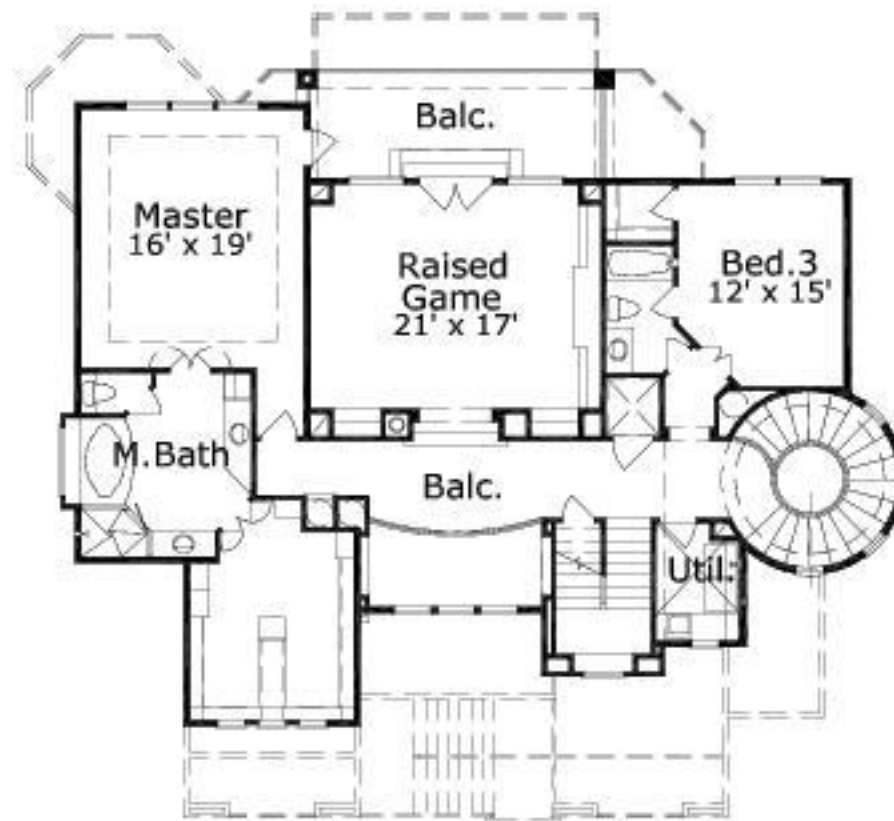

Nautilus 4885: Details

AS LOW AS \$250
FULLY CUSTOMIZABLE &
PROFESSIONALLY DESIGNED

Style	Beach House
Exterior Materials	Stucco
Bedrooms	4
Bathrooms	4
Total Living Sq Ft	4,885
Total Covered Sq Ft	8,096
Dimensions (w x d x h)	64'6" x 57'6" x 46'11"

	First Floor	Other Floors	Other Features
Square Footage	256	4,629	Bonus Room Wine Room
Bedrooms	0	4	Covered Front Porch
Ceiling Heights	9'0"	11'0"	Covered Rear Porch
Master Bedroom		X	Dock Side Veranda
Dining Room		X	Exterior Balcony
Living Room		X	Exterior Spiral Staircase
Game Room		X	Foyer
Study		X	Interior Balcony
Guest Room		X	Optional Elevator
			Outdoor Kitchen
			Playroom

Garage(s)	Front Load Straight In
Stairs	Spiral (3 flights)

Nautilus 4885: Front Elevation

Nautilus 4885: Floor 1

Nautilus 4885: Floor 2

Nautilus 4885: Floor 3

Nautilus 4885: Floor 4