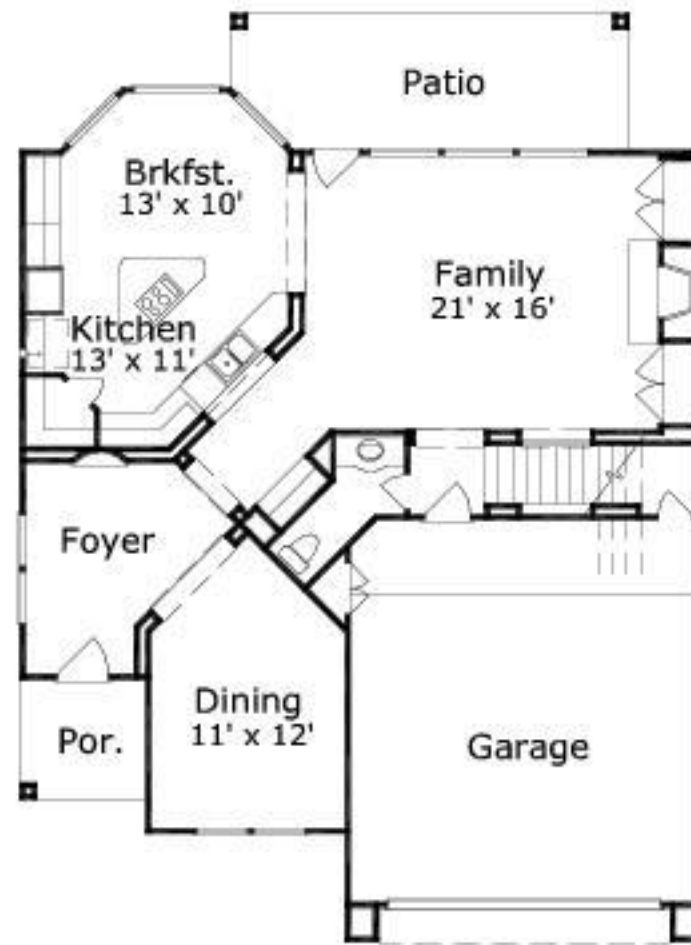

## Mallory 2719.1: Details

**AS LOW AS \$250**  
**FULLY CUSTOMIZABLE &**  
**PROFESSIONALLY DESIGNED**

<b>Style</b>	Mediterranean
<b>Exterior Materials</b>	Stucco
<b>Bedrooms</b>	4
<b>Bathrooms</b>	2 / 1
<b>Total Living Sq Ft</b>	2,719
<b>Total Covered Sq Ft</b>	3,573
<b>Dimensions (w x d x h)</b>	40'0" x 54'4" x 30'4"

	First Floor	Other Floors	Other Features
<b>Square Footage</b>	1,193	1,526	Butler Pantry
<b>Bedrooms</b>	0	4	Covered Front Porch
<b>Ceiling Heights</b>	10'0"	9'0"	Covered Rear Porch
<b>Master Bedroom</b>		X	Exterior Balcony
<b>Dining Room</b>	X		Foyer
<b>Living Room</b>	X		Master Fireplace
<b>Guest Room</b>		X	Master with Sitting Area

## Mallory 2719.1: Floor 1

## Mallory 2719.1: Floor 2