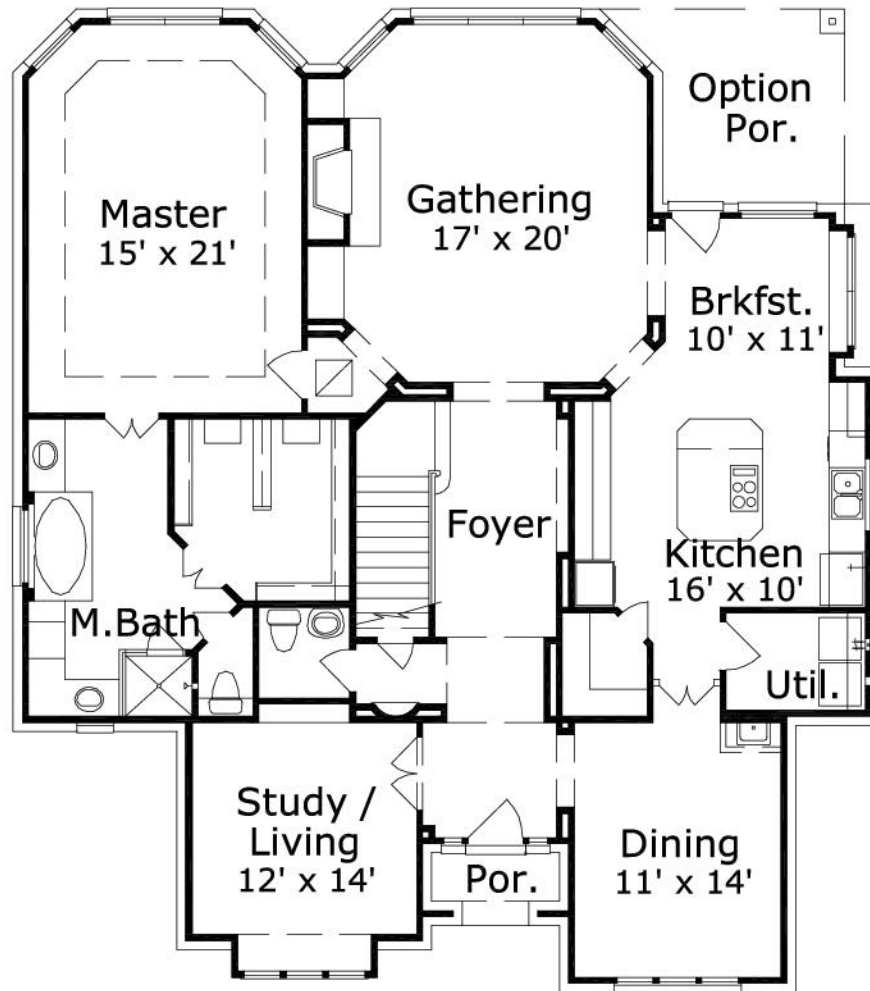

Woodrun 3465.2 : Details

AS LOW AS \$250
FULLY CUSTOMIZABLE &
PROFESSIONALLY DESIGNED

Style	Traditional
Exterior Material	Brick
Bedrooms	4
Bathrooms	4 / 1
Total Living Sq Ft	3,465
Total Covered Sq Ft	3,813
Dimensions (w x d x h)	47' 8" x 54' 0" x 32' 5"

	First Floor	Other Floors	Other Features	
Square Footage	2,136	1,329	Computer Alcove	Cov'd. Rear Porch
Master Bedroom	X		Foyer	Int. Balcony
Dining Room	X		Playroom	Theater/Media
Living Room	X			
Family Room	X			
Game Room		X		
Study	X			
Guest Room		X		
Home Theater		X		

Garage(s)	2 car, Any, Detached
Stairs	Standard

Woodrun 3465.2 : Front Elevation

Woodrun 3465.2 : Floor 1

Woodrun 3465.2 : Floor 2