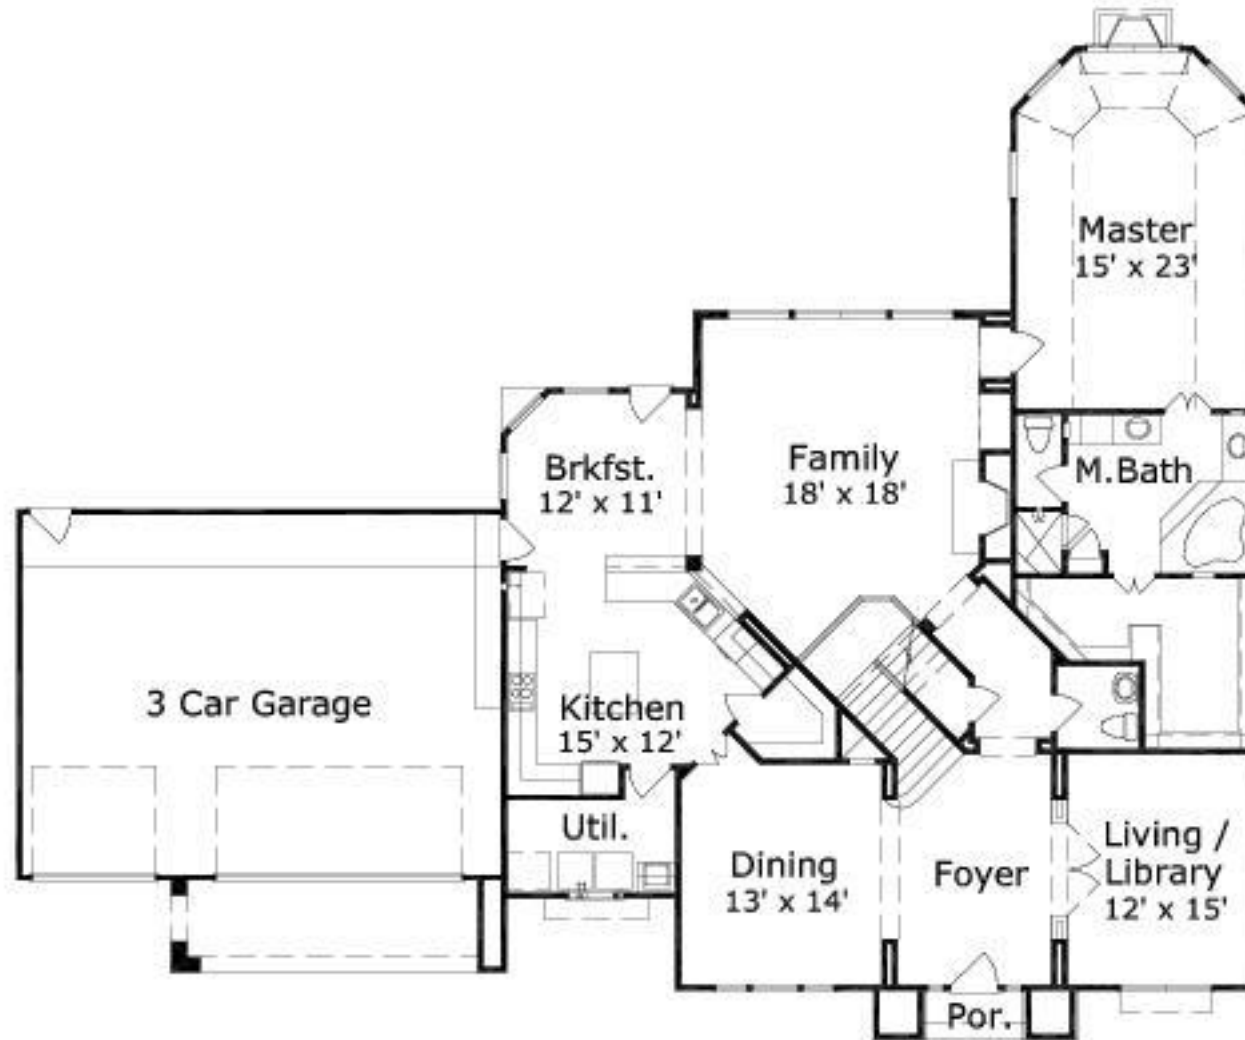

The Whispering Pine 3796.6: Details

Style	Traditional
Exterior Materials	Brick & Cultured Stone
Bedrooms	4
Bathrooms	3 / 1
Total Living Sq Ft	3,796
Total Covered Sq Ft	4,696
Dimensions (w x d x h)	80'4" x 64'4" x 32'8"

AS LOW AS \$250
FULLY CUSTOMIZABLE &
PROFESSIONALLY DESIGNED

	First Floor	Other Floors	Other Features
Square Footage	2,351	1,445	Bonus Room
Bedrooms	1	3	Foyer
Ceiling Heights	9'0"	8'0"	Interior Balcony
Master Bedroom	X		Master Fireplace
Dining Room	X		Master with Sitting Area
Living Room	X		Portico
Family Room	X		Two Story Family Room
Game Room		X	Unfinished Storage
Study	X		
Guest Room		X	
Garage(s)	Front Load Straight In		
Stairs	Standard		

The Whispering Pine 3796.6: Front Elevation

The Whispering Pine 3796.6: Floor 1

The Whispering Pine 3796.6: Floor 2