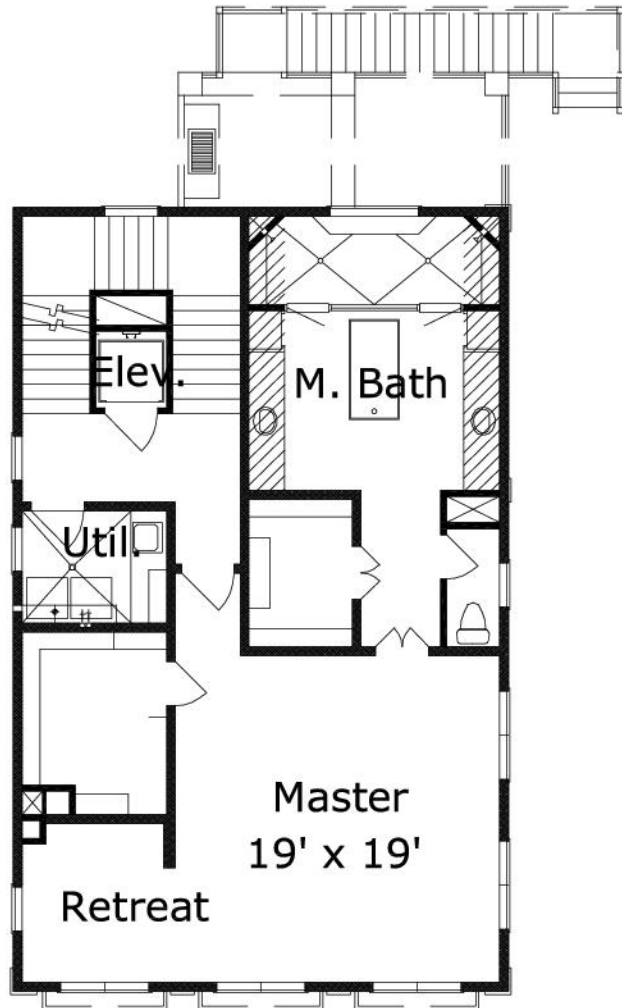

Blossom 3863 : Details

Style	French
Exterior Material	Stucco
Bedrooms	3
Bathrooms	3 / 1
Total Living Sq Ft	3,863
Total Covered Sq Ft	5,071
Dimensions (w x d x h)	34' 6" x 55' 8" x 61' 10"

AS LOW AS \$250
FULLY CUSTOMIZABLE &
PROFESSIONALLY DESIGNED

	First Floor	Other Floors	Other Features	
Square Footage	535	3,002	Bar	Cov'd. Front Porch
Master Bedroom		X	Cov'd. Terrace	Elevator
Game Room		X	Ext. Balcony	Foyer

Garage(s) 2 car, Front Load, Straight In
Stairs

Blossom 3863 : Front Elevation

Blossom 3863 : Floor 1

Blossom 3863 : Floor 2

Blossom 3863 : Floor 3

Blossom 3863 : Floor 4