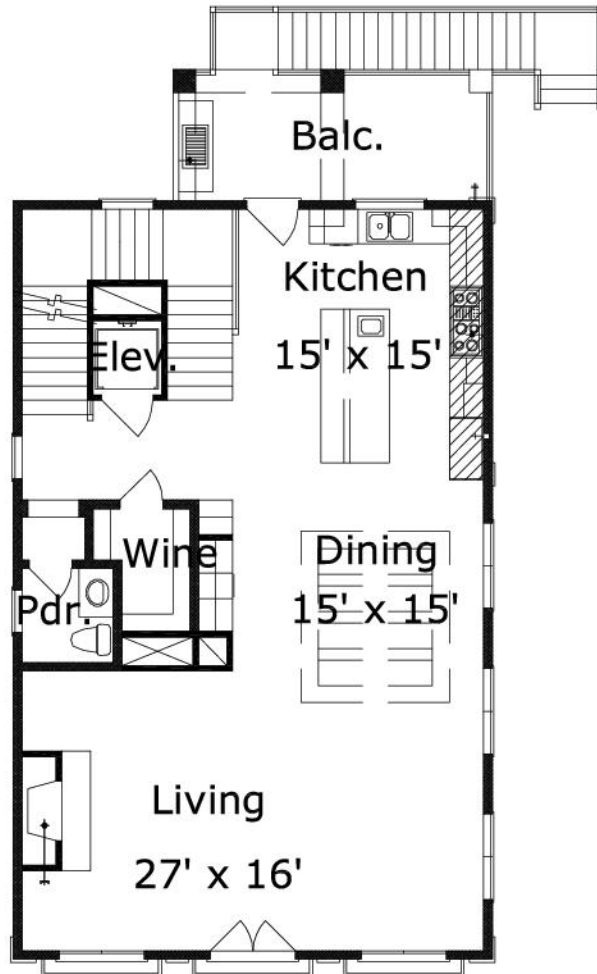

Blossom 3863 : Details

Style	French
Exterior Material	Stucco
Bedrooms	3
Bathrooms	3 / 1
Total Living Sq Ft	3,863
Total Covered Sq Ft	5,071
Dimensions (w x d x h)	34' 6" x 55' 8" x 61' 10"

AS LOW AS \$250
FULLY CUSTOMIZABLE &
PROFESSIONALLY DESIGNED

	First Floor	Other Floors	Other Features	
Square Footage	535	3,002	Bar	Cov'd. Front Porch
Master Bedroom		X	Cov'd. Terrace	Elevator
Game Room		X	Ext. Balcony	Foyer

Garage(s) 2 car, Front Load, Straight In
Stairs

Blossom 3863 : Front Elevation

Blossom 3863 : Floor 1

Blossom 3863 : Floor 2

Blossom 3863 : Floor 3

Blossom 3863 : Floor 4