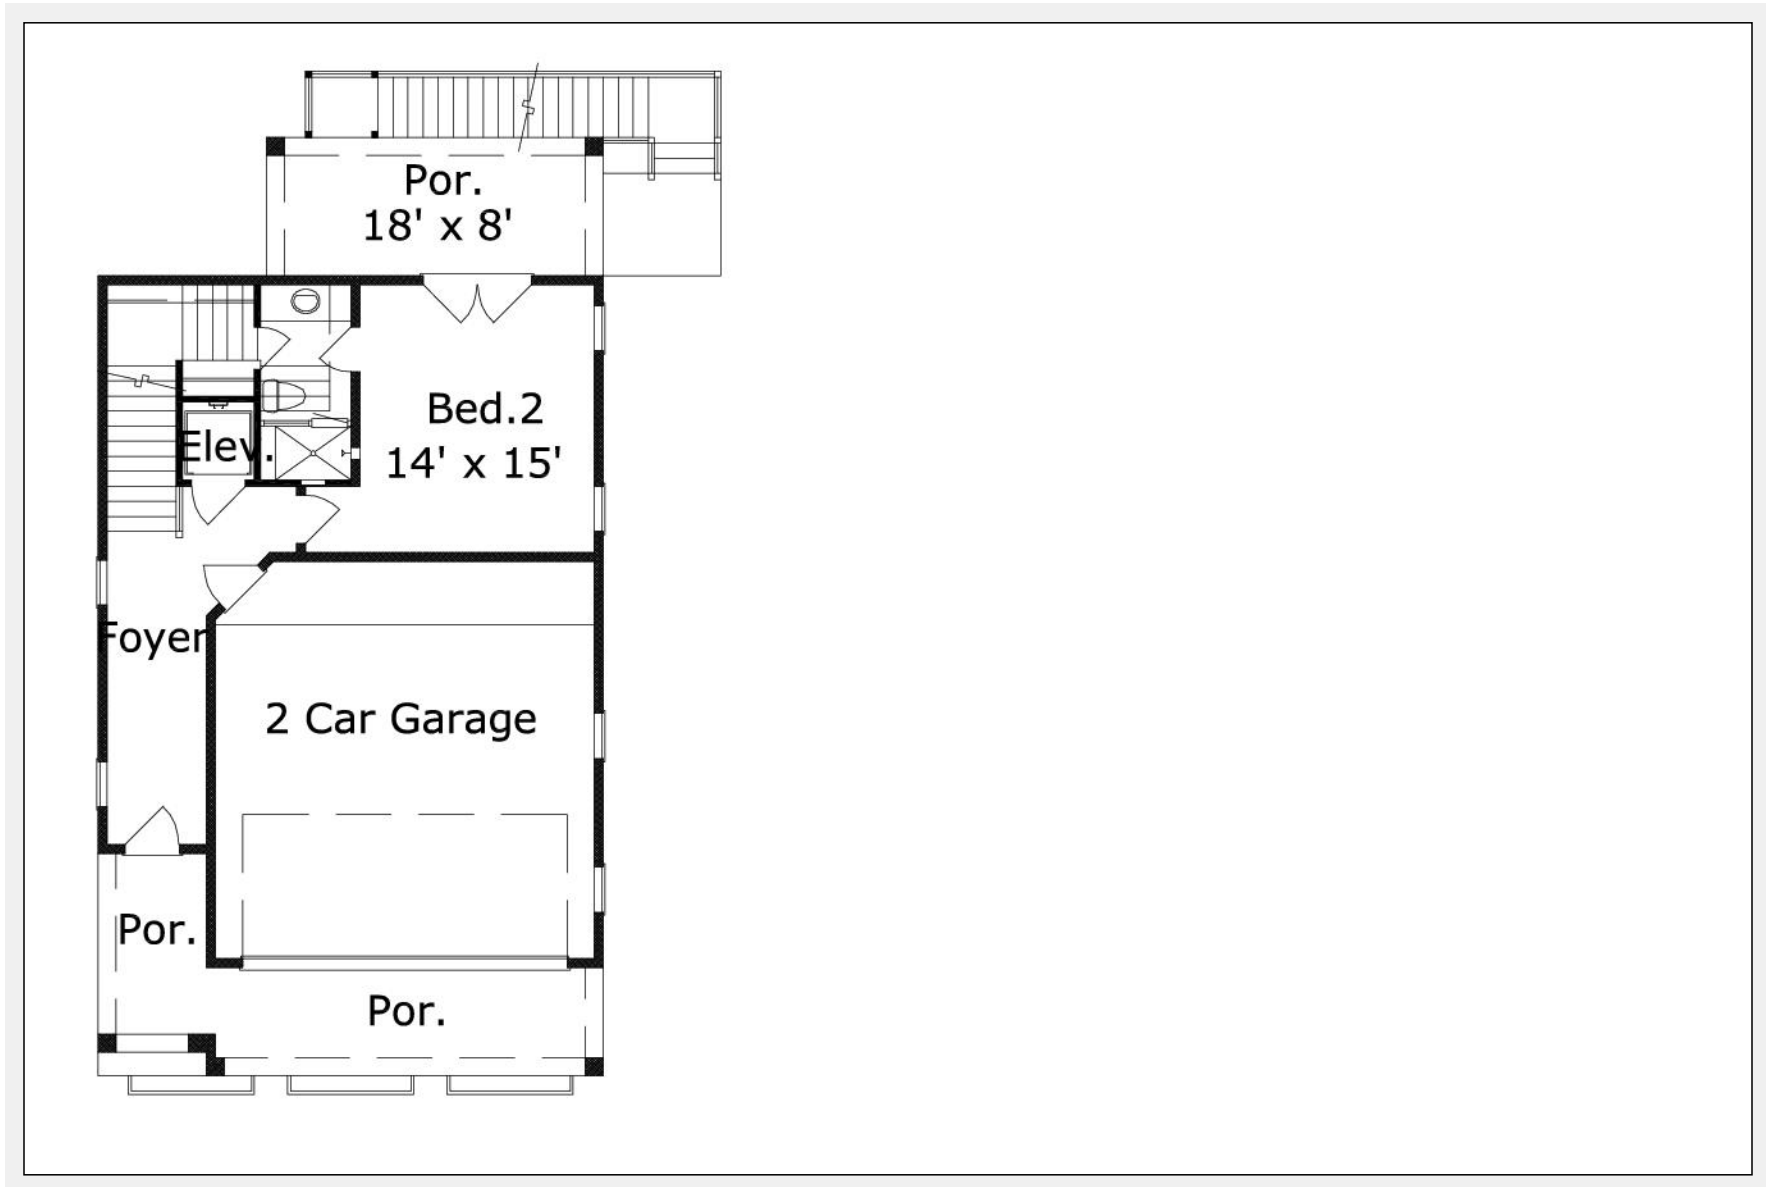

Blossom 3863 : Floor 1