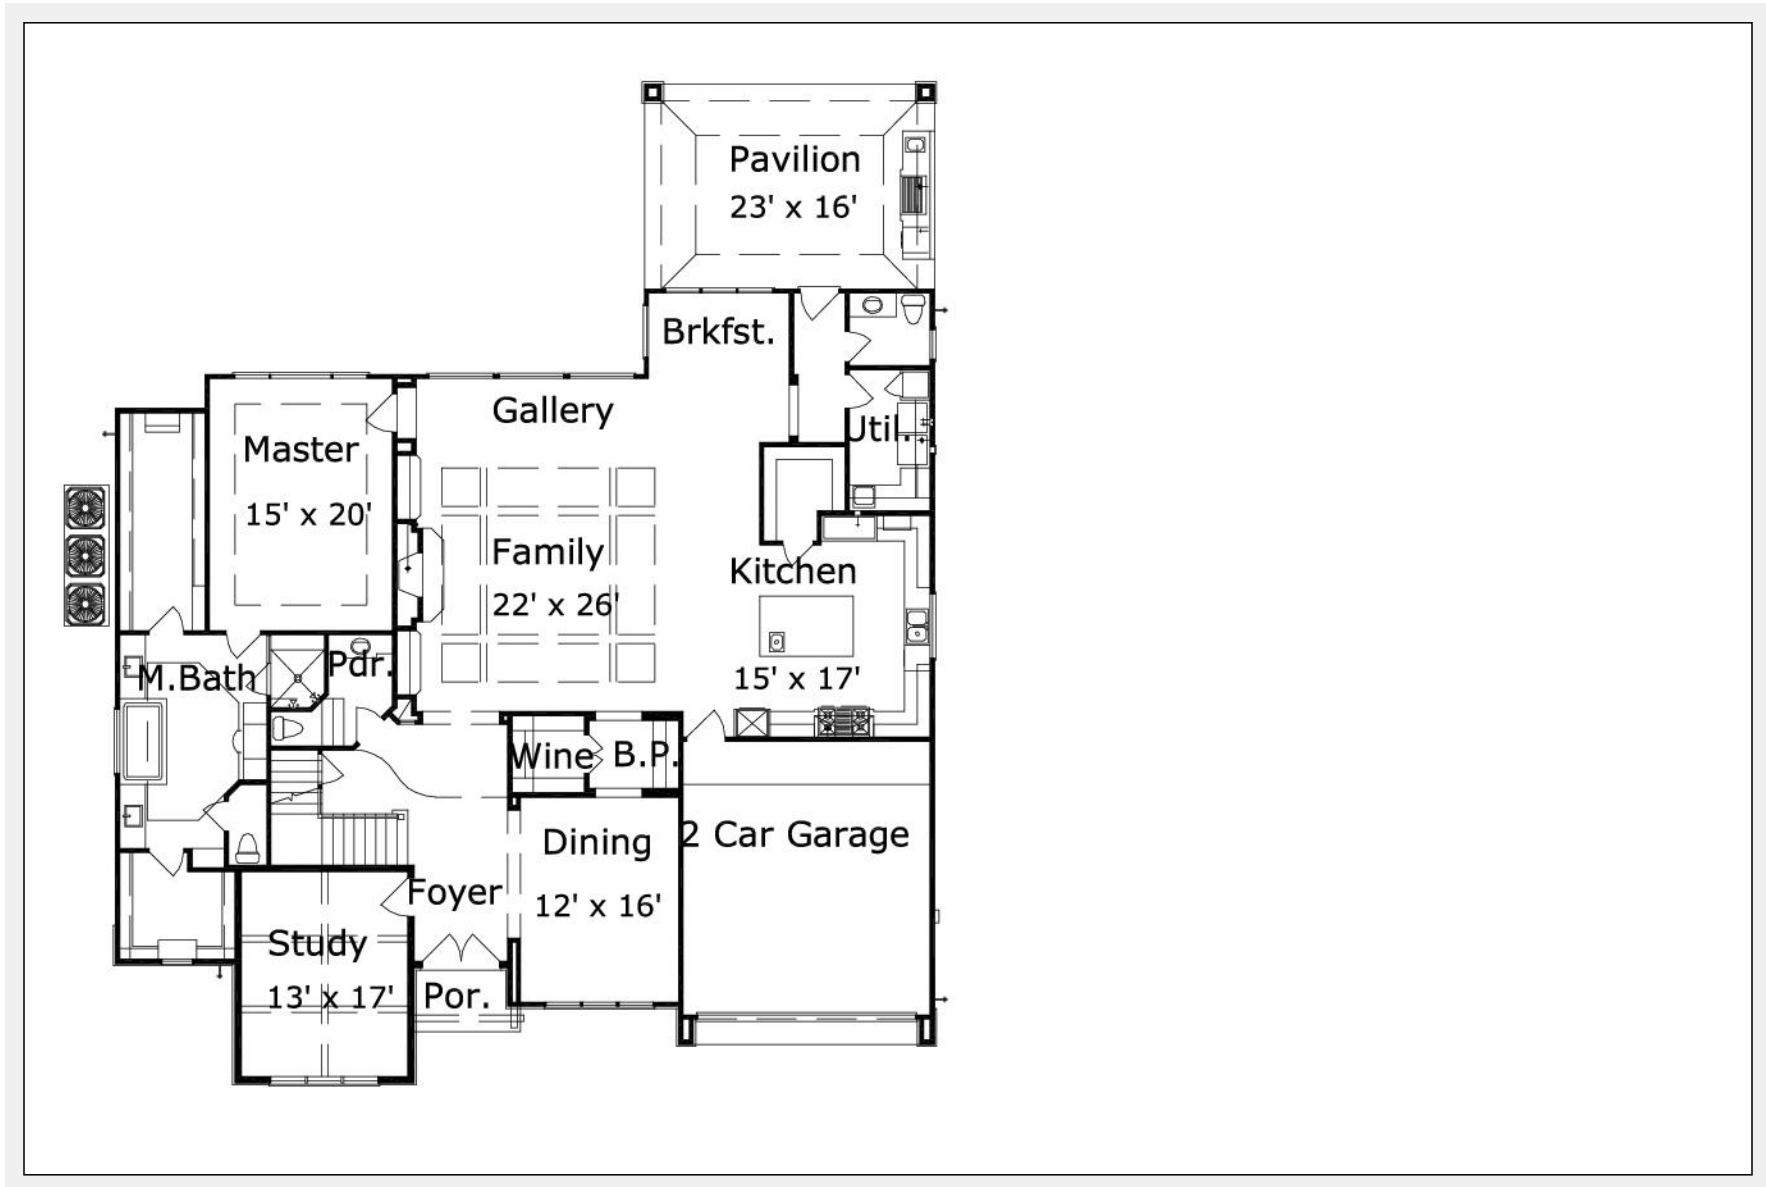

Lanell 4688 : Details

Style	French
Exterior Material	Stone & Stucco
Bedrooms	4
Bathrooms	4 / 2
Total Living Sq Ft	4,688
Total Covered Sq Ft	5,556
Dimensions (w x d x h)	64' 0" x 78' 0" x 34' 9"

AS LOW AS \$250
FULLY CUSTOMIZABLE &
PROFESSIONALLY DESIGNED

	First Floor	Other Floors	Other Features	
Square Footage	2,914	1,774	Butler Pantry	Cov'd. Pavilion
Master Bedroom	X		Foyer	Gallery
Game Room		X	Int. Balcony	Media
Home Theater		X	Wine Cellar	Wine Closet

Garage(s) 2 car, Front Load, Straight In
Stairs

Lanell 4688 : Front Elevation

Lanell 4688 : Floor 1

Lanell 4688 : Floor 2