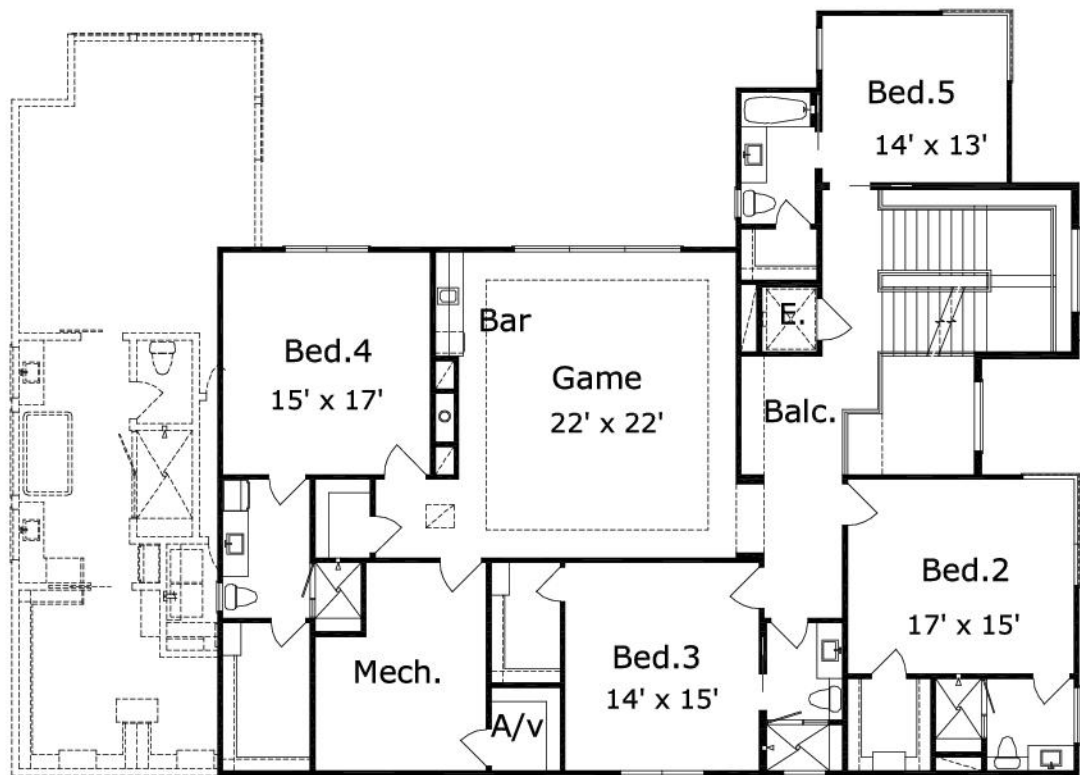

Alabama 5099 : Details

Style	Contemporary
Exterior Material	Stone & Stucco
Bedrooms	5
Bathrooms	5 / 2
Total Living Sq Ft	5,099
Total Covered Sq Ft	6,166
Dimensions (w x d x h)	55' 0" x 76' 10" x 35' 10"

AS LOW AS \$250
FULLY CUSTOMIZABLE &
PROFESSIONALLY DESIGNED

	First Floor	Other Floors	Other Features
Square Footage	2,681	2,418	
Master Bedroom	X		
Dining Room	X		
Living Room	X		
Family Room	X		
Study	X		
Guest Room		X	

Garage(s) car, ,
Stairs

Alabama 5099 : Front Elevation

Alabama 5099 : Floor 1

Alabama 5099 : Floor 2

Alabama 5099 : Floor 3