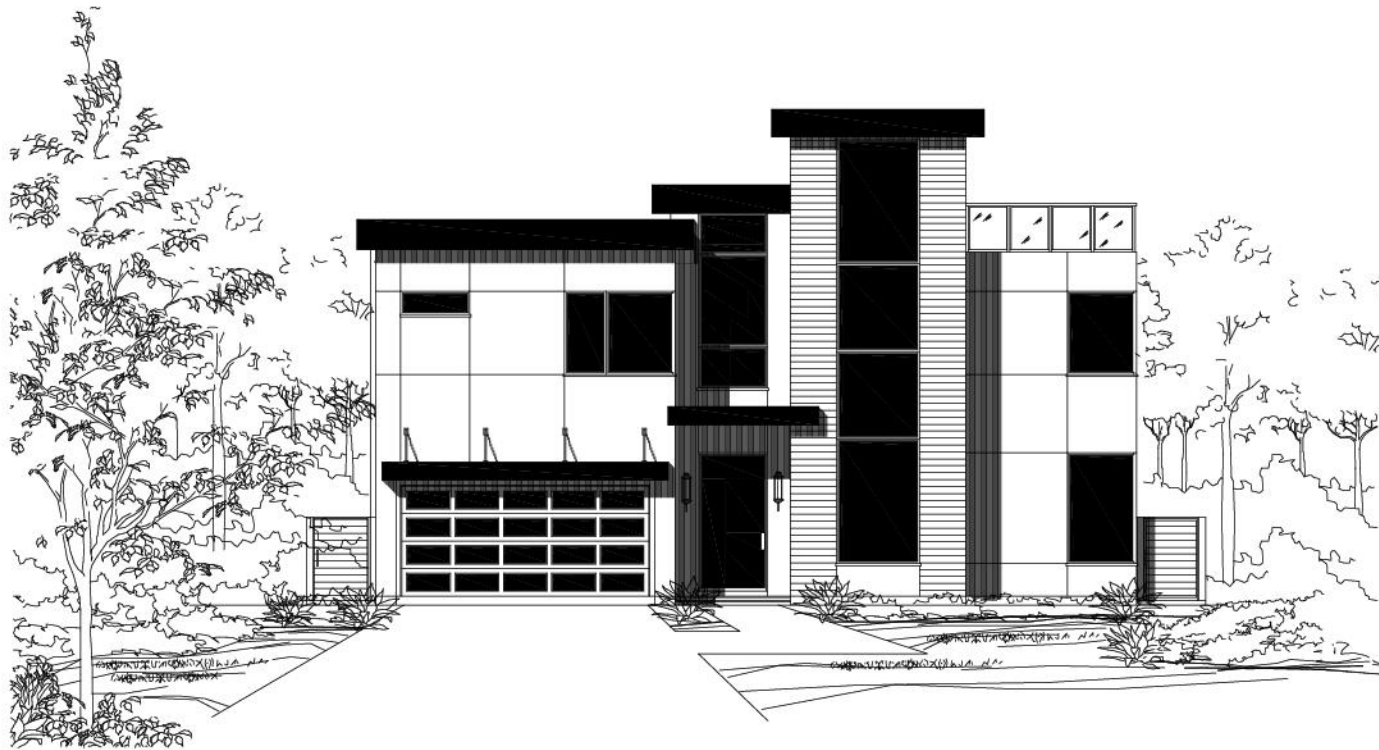

Alabama 5099 : Details

Style	Contemporary
Exterior Material	Stone & Stucco
Bedrooms	5
Bathrooms	5 / 2
Total Living Sq Ft	5,099
Total Covered Sq Ft	6,166
Dimensions (w x d x h)	55' 0" x 76' 10" x 35' 10"

AS LOW AS \$250
FULLY CUSTOMIZABLE &
PROFESSIONALLY DESIGNED

	First Floor	Other Floors	Other Features
Square Footage	2,681	2,418	
Master Bedroom	X		
Dining Room	X		
Living Room	X		
Family Room	X		
Study	X		
Guest Room		X	

Garage(s) car, ,
Stairs

Alabama 5099 : Front Elevation

Alabama 5099 : Floor 1

Alabama 5099 : Floor 2

Alabama 5099 : Floor 3