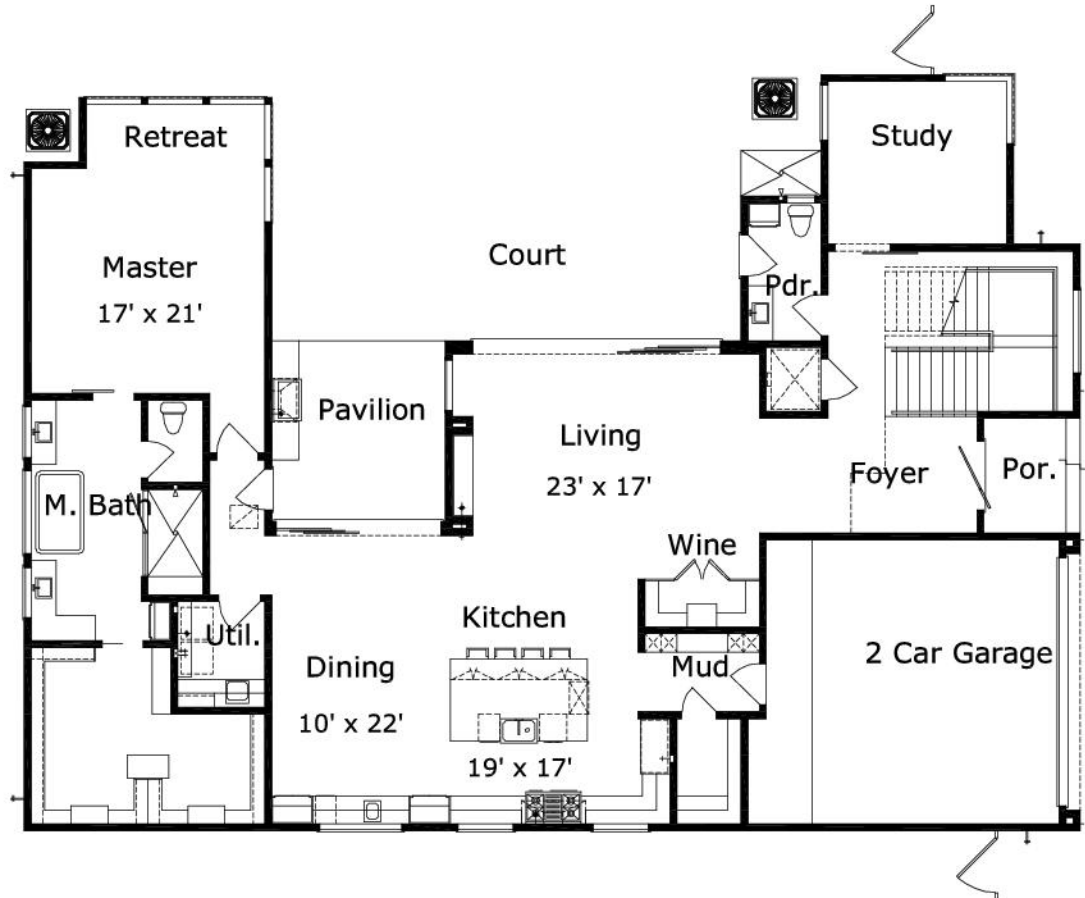

Alabama 5099 : Details

Style	Contemporary
Exterior Material	Stone & Stucco
Bedrooms	5
Bathrooms	5 / 2
Total Living Sq Ft	5,099
Total Covered Sq Ft	6,166
Dimensions (w x d x h)	55' 0" x 76' 10" x 35' 10"

AS LOW AS \$250
FULLY CUSTOMIZABLE &
PROFESSIONALLY DESIGNED

	First Floor	Other Floors	Other Features
Square Footage	2,681	2,418	
Master Bedroom	X		
Dining Room	X		
Living Room	X		
Family Room	X		
Study	X		
Guest Room		X	

Garage(s) car, ,
Stairs

Alabama 5099 : Front Elevation

Alabama 5099 : Floor 1

Alabama 5099 : Floor 2

Alabama 5099 : Floor 3