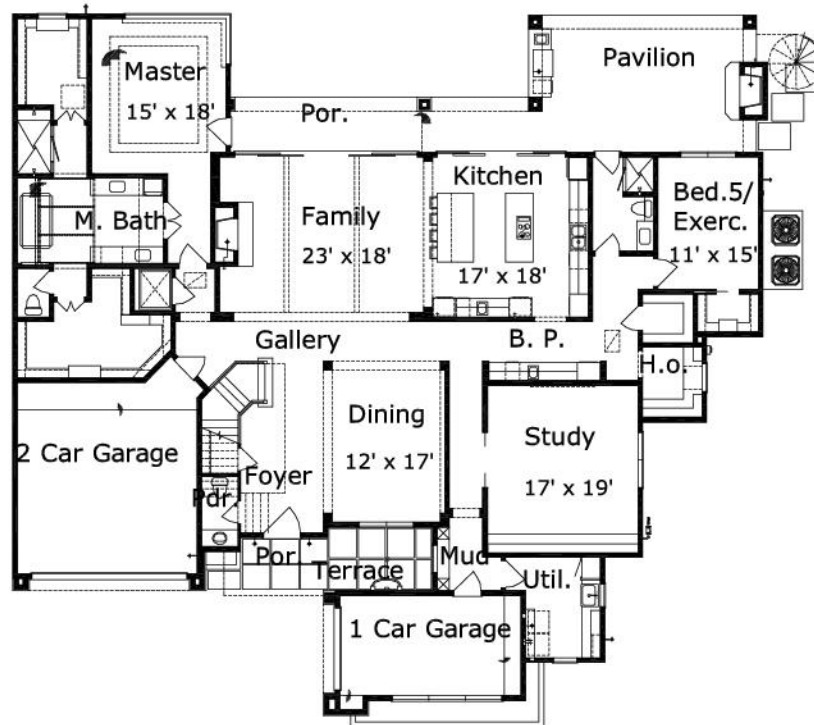

Udall : Details

Style	Beach House/Coastal
Exterior Material	Brick
Bedrooms	0
Bathrooms	0 / 0
Total Living Sq Ft	0
Total Covered Sq Ft	0
Dimensions (w x d x h)	0' 0" x 0' 0" x 0' 0"

AS LOW AS \$250
FULLY CUSTOMIZABLE &
PROFESSIONALLY DESIGNED

	First Floor	Other Floors	Other Features
--	-------------	--------------	----------------

Square Footage	0	0	
-----------------------	---	---	--

Garage(s)	car, ,
Stairs	

Udall : Front Elevation

Udall : Floor 1

Udall : Floor 2

Udall : Floor 3