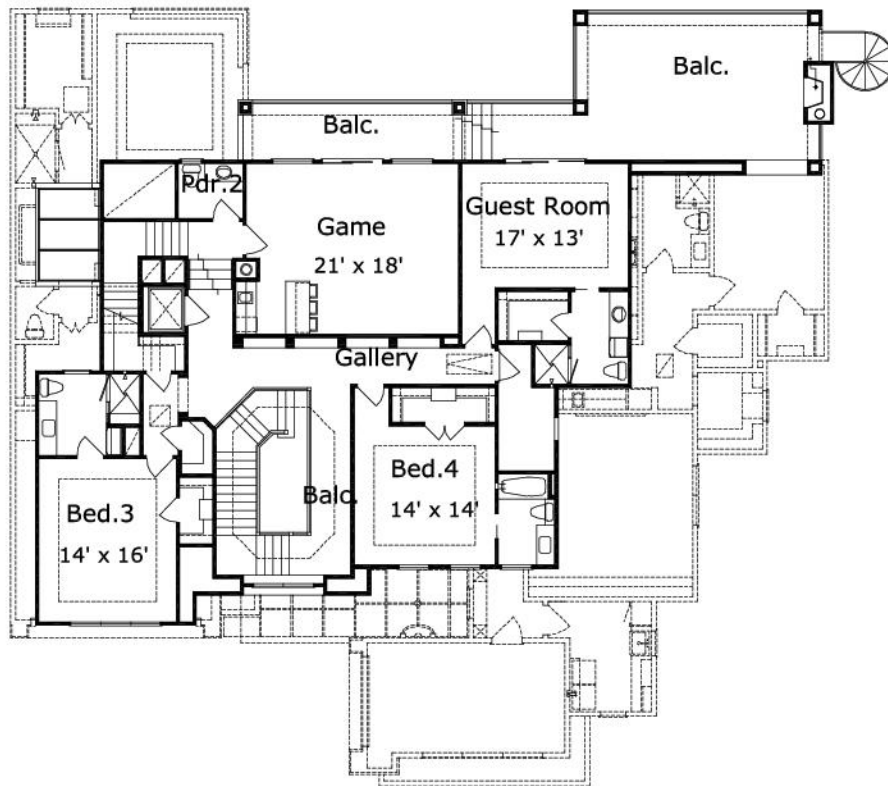

Udall : Details

Style	Beach House/Coastal
Exterior Material	Brick
Bedrooms	0
Bathrooms	0 / 0
Total Living Sq Ft	0
Total Covered Sq Ft	0
Dimensions (w x d x h)	0' 0" x 0' 0" x 0' 0"

AS LOW AS \$250
FULLY CUSTOMIZABLE &
PROFESSIONALLY DESIGNED

	First Floor	Other Floors	Other Features
--	-------------	--------------	----------------

Square Footage	0	0	
-----------------------	---	---	--

Garage(s)	car, ,
Stairs	

Udall : Front Elevation

Udall : Floor 1

Udall : Floor 2

Udall : Floor 3