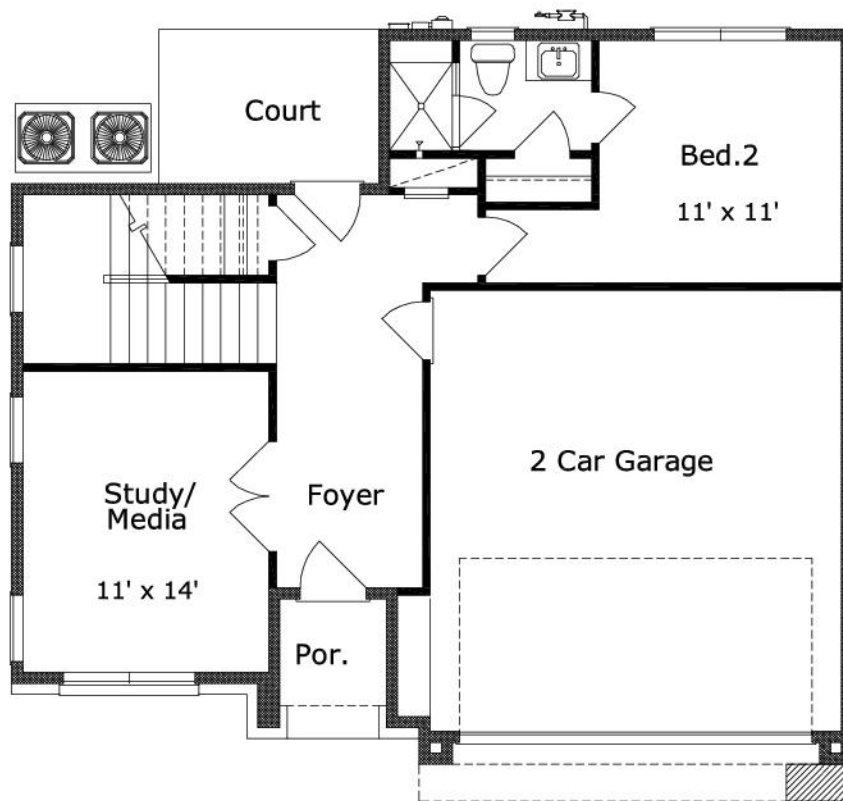

Woolwich.1 : Floor 1