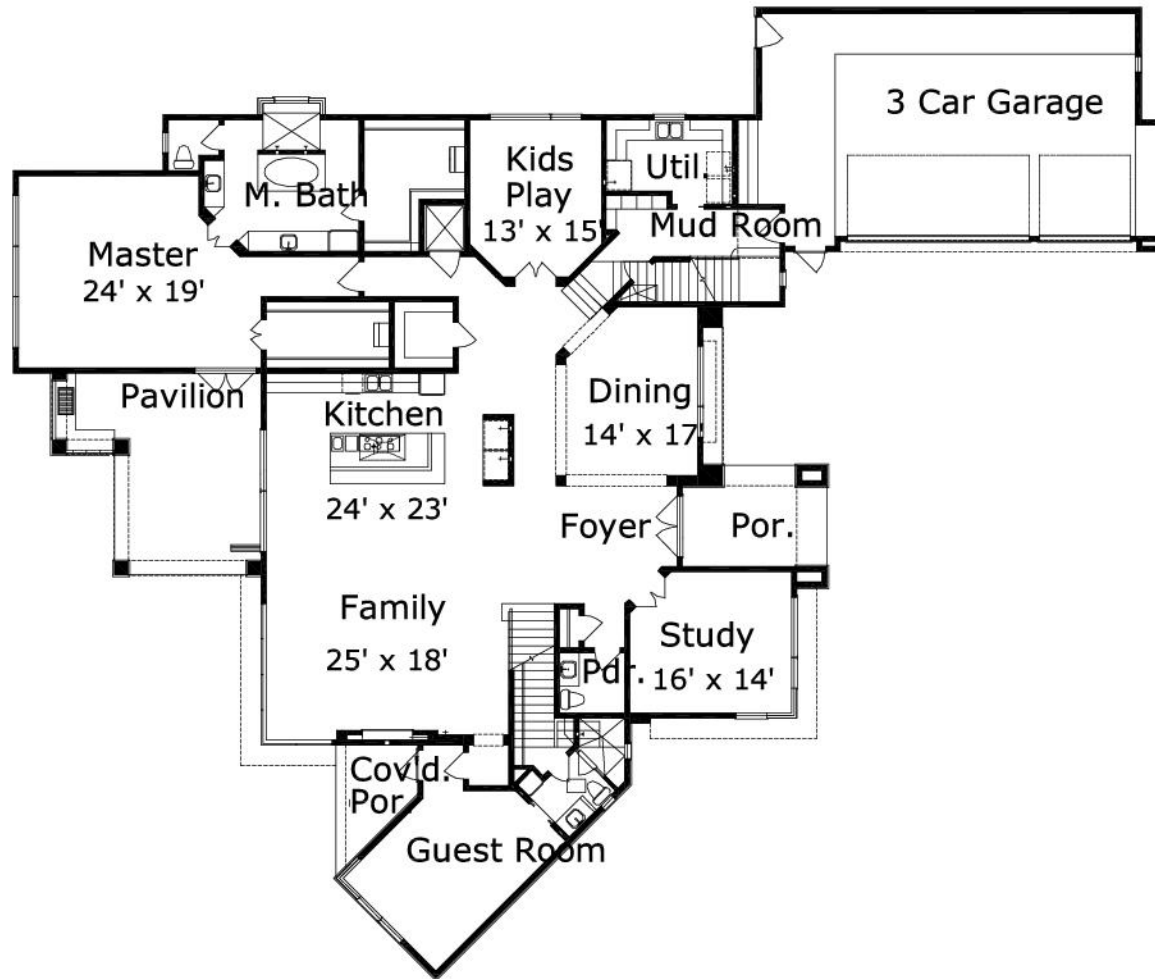

Culpepper : Details

Style	Beach House/Coastal
Exterior Material	Brick
Bedrooms	0
Bathrooms	0 / 0
Total Living Sq Ft	0
Total Covered Sq Ft	0
Dimensions (w x d x h)	0' 0" x 0' 0" x 0' 0"

AS LOW AS \$250
FULLY CUSTOMIZABLE &
PROFESSIONALLY DESIGNED

	First Floor	Other Floors	Other Features
--	-------------	--------------	----------------

Square Footage	0	0	
-----------------------	---	---	--

Garage(s)	car, ,
Stairs	

Culpepper : Front Elevation

Culpepper : Floor 1

Culpepper : Floor 2