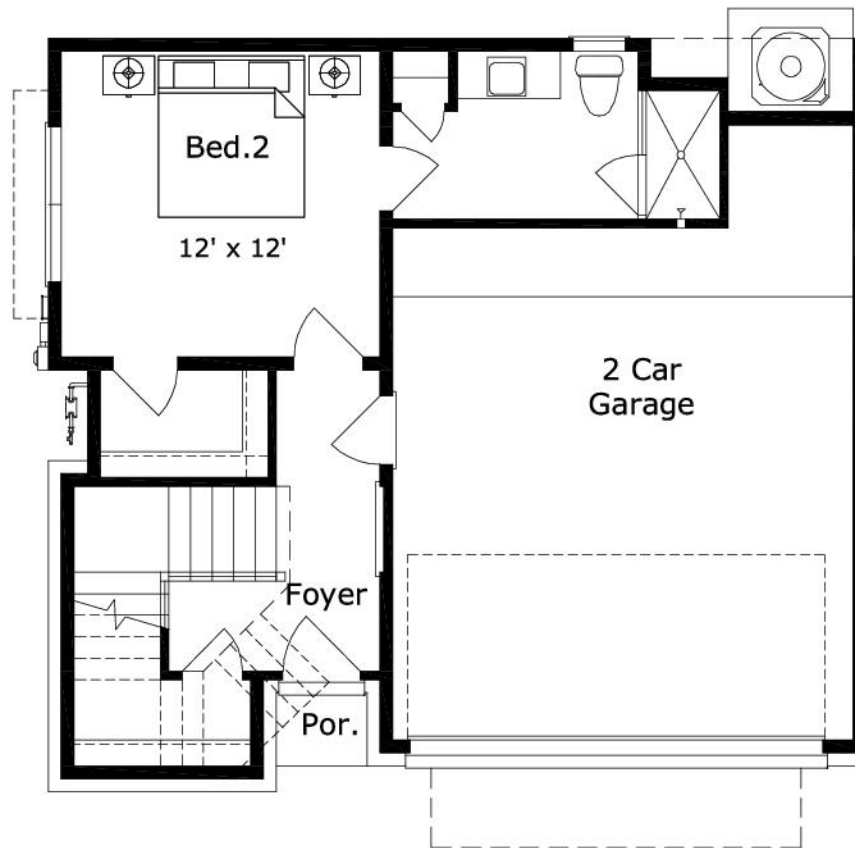

Keesey : Floor 1