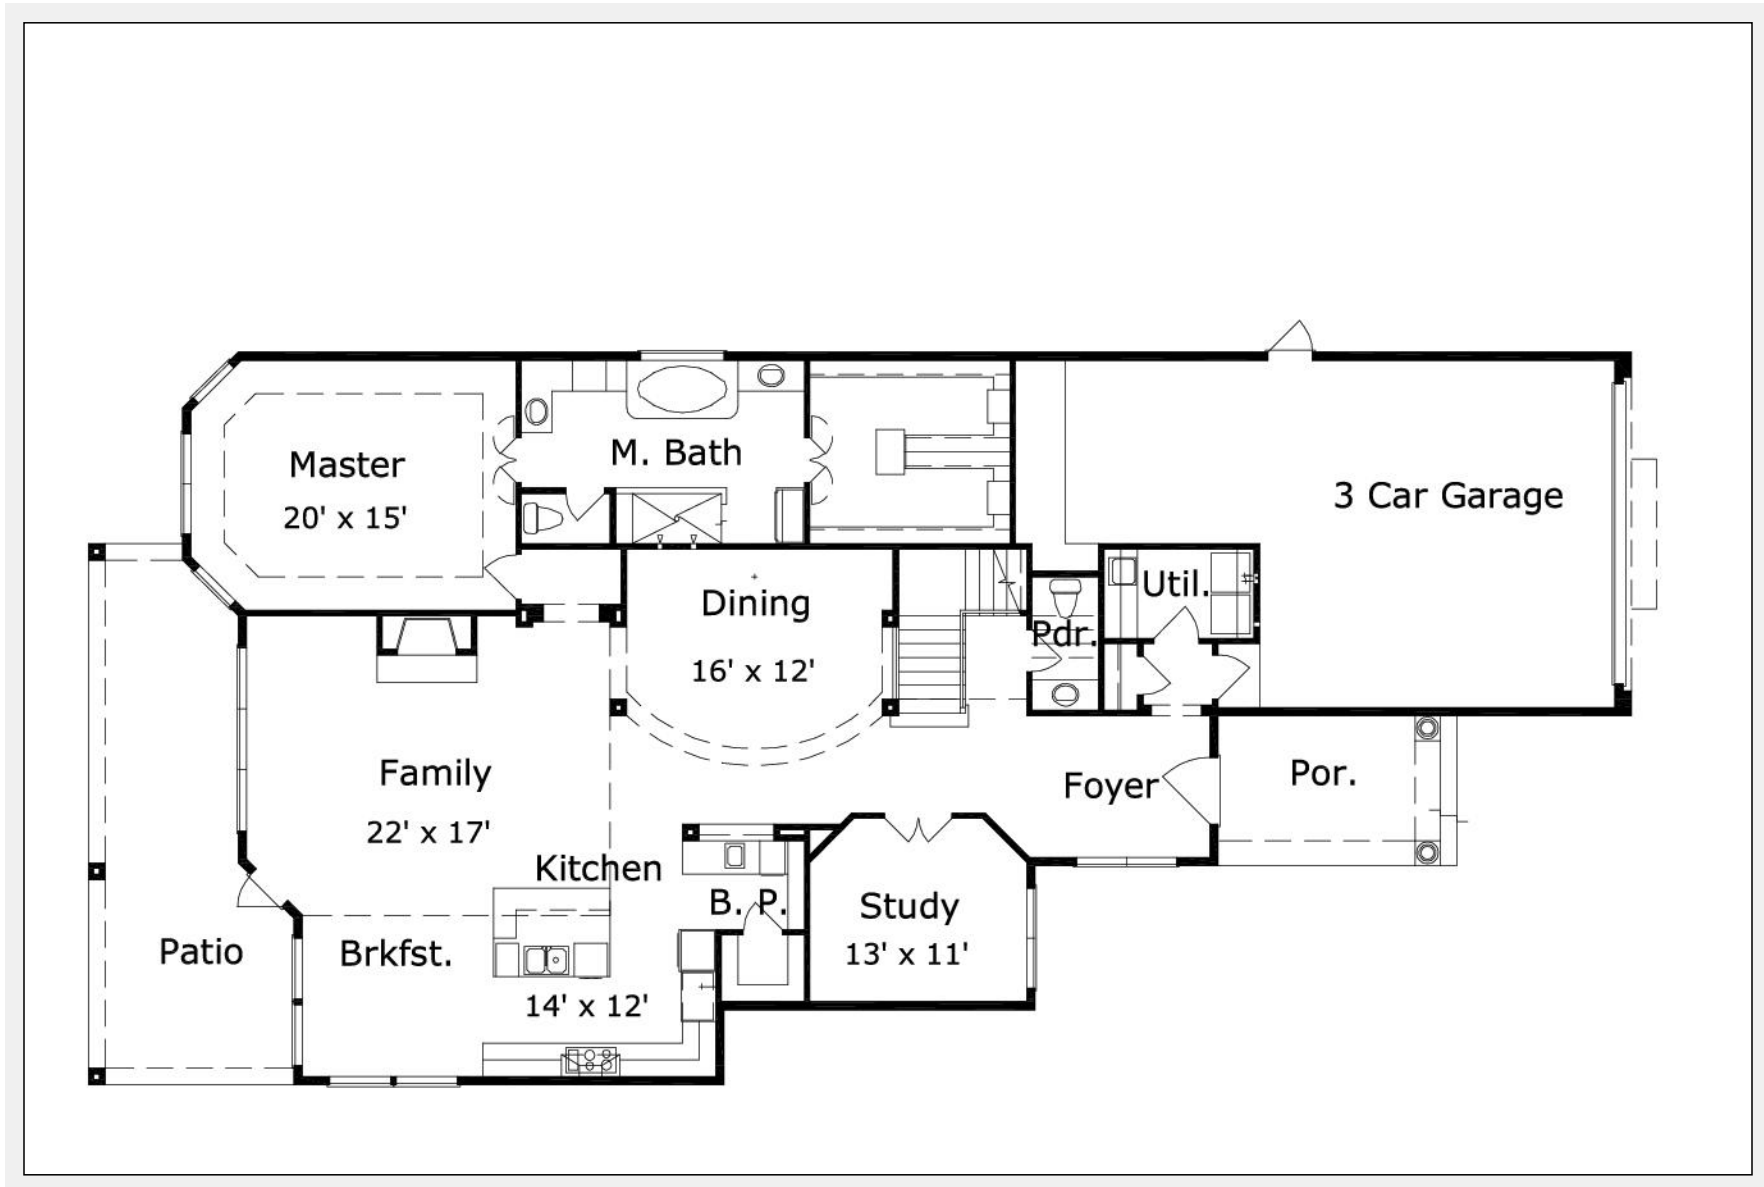

Albemarle : Details

Style	Beach House/Coastal
Exterior Material	Brick
Bedrooms	0
Bathrooms	0 / 0
Total Living Sq Ft	0
Total Covered Sq Ft	0
Dimensions (w x d x h)	0' 0" x 0' 0" x 0' 0"

AS LOW AS \$250
FULLY CUSTOMIZABLE &
PROFESSIONALLY DESIGNED

	First Floor	Other Floors	Other Features
--	-------------	--------------	----------------

Square Footage	0	0	
-----------------------	---	---	--

Garage(s)	car, ,
Stairs	

Albemarle : Front Elevation

Albemarle : Floor 1

Albemarle : Floor 2