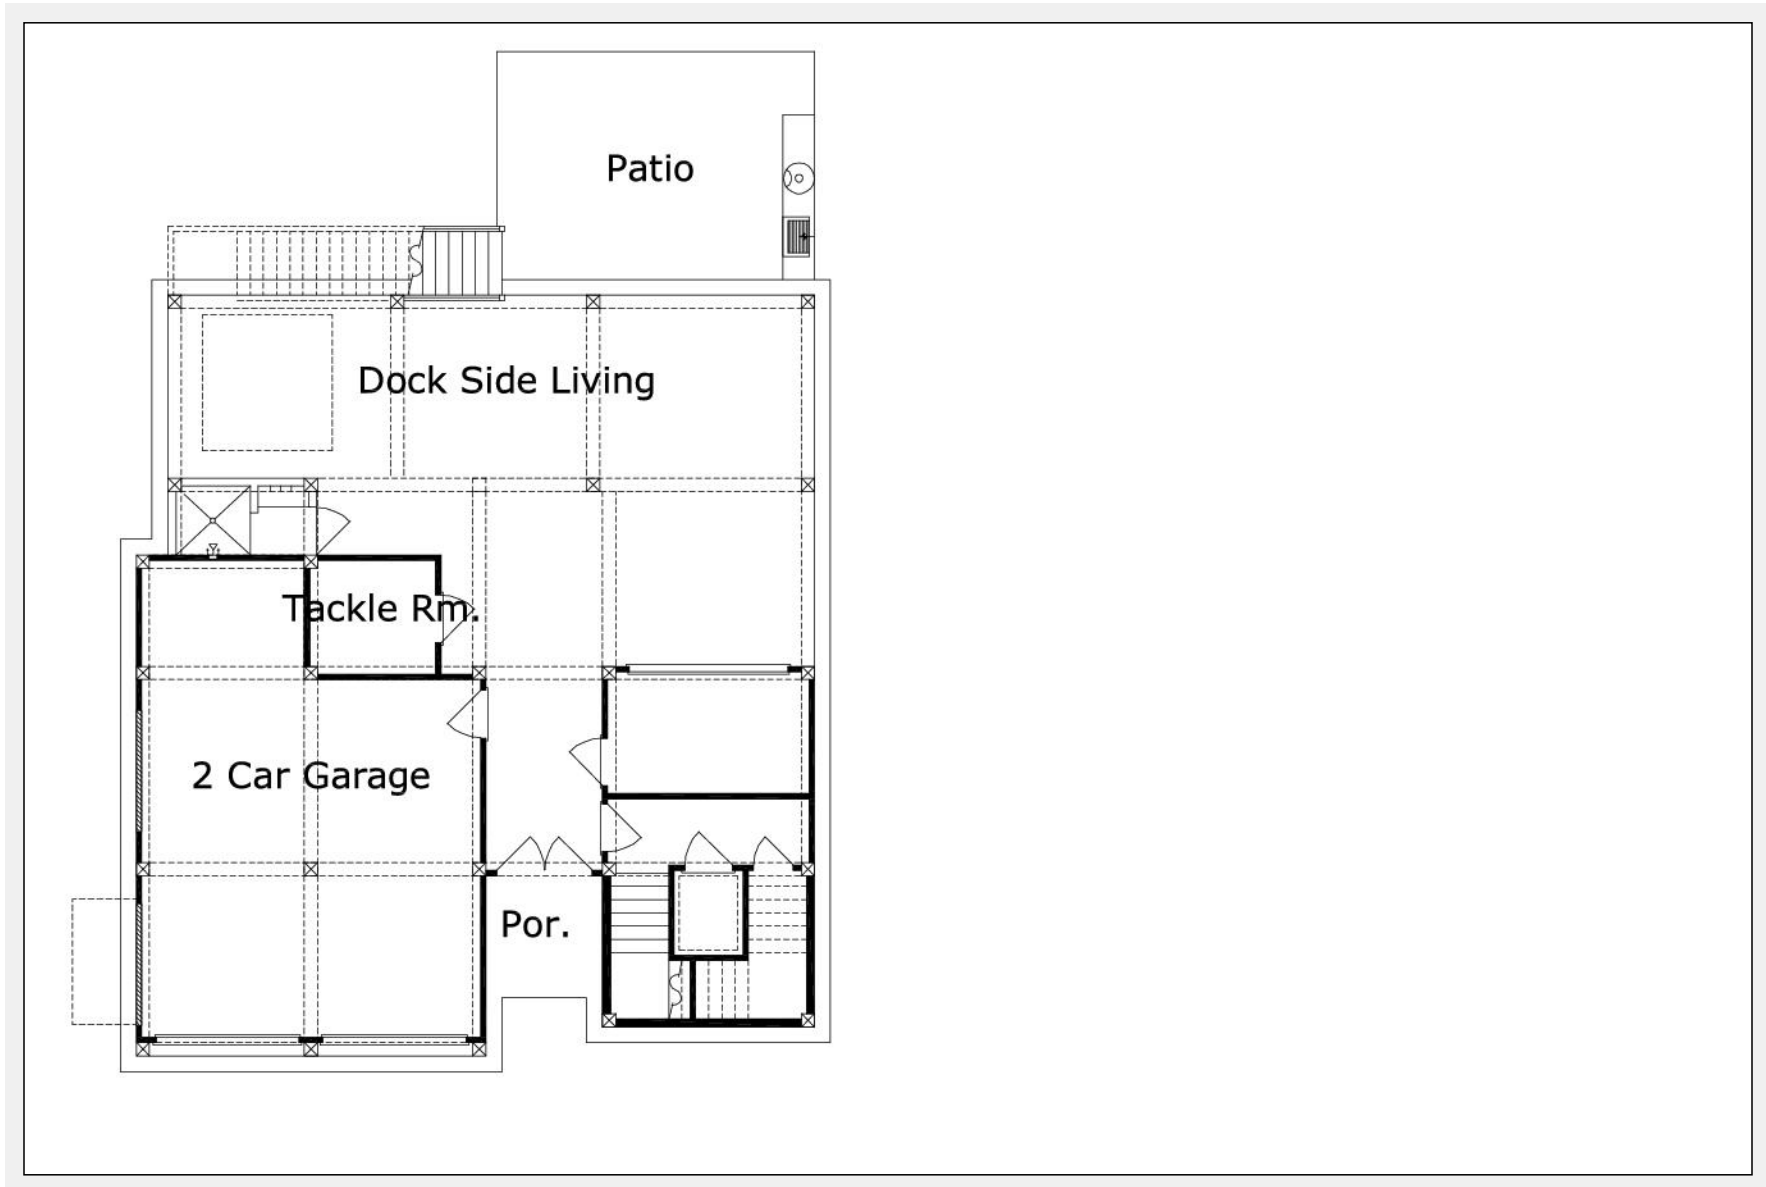

Benhill : Details

Style	Beach House/Coastal
Exterior Material	Brick
Bedrooms	0
Bathrooms	0 / 0
Total Living Sq Ft	0
Total Covered Sq Ft	0
Dimensions (w x d x h)	0' 0" x 0' 0" x 0' 0"

AS LOW AS \$250
FULLY CUSTOMIZABLE &
PROFESSIONALLY DESIGNED

	First Floor	Other Floors	Other Features
--	-------------	--------------	----------------

Square Footage	0	0	
-----------------------	---	---	--

Garage(s)	car, ,
Stairs	

Benhill : Front Elevation

Benhill : Floor 1