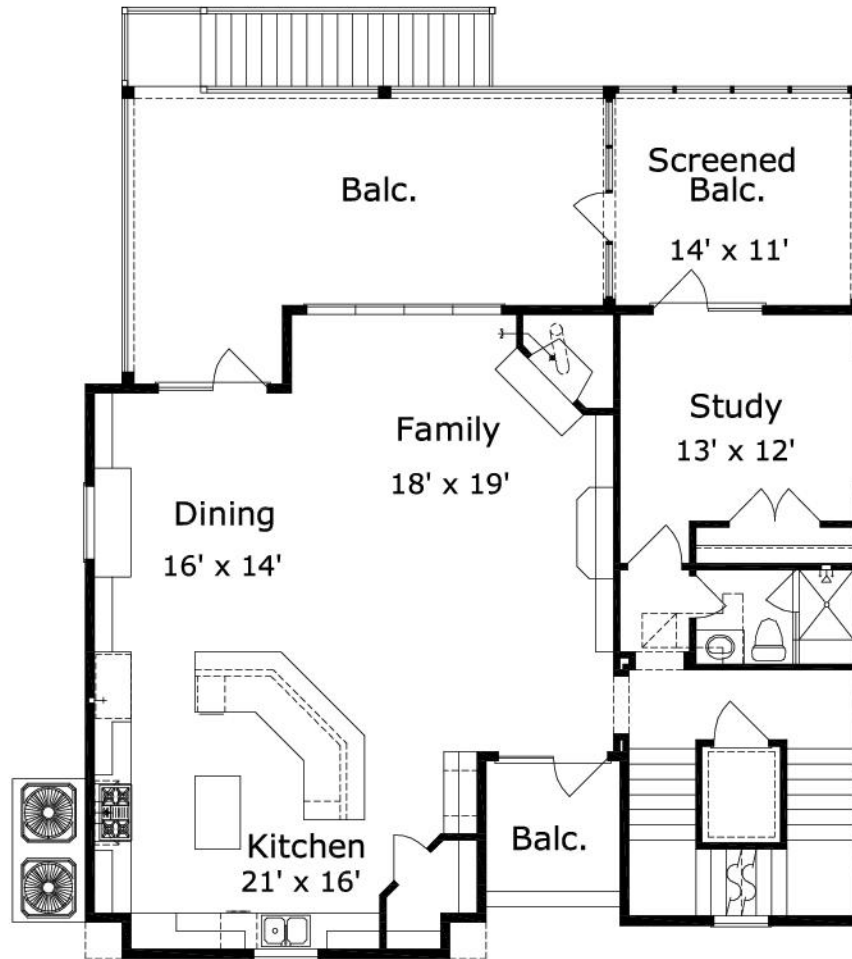

Benhill : Details

Style	Beach House/Coastal
Exterior Material	Brick
Bedrooms	0
Bathrooms	0 / 0
Total Living Sq Ft	0
Total Covered Sq Ft	0
Dimensions (w x d x h)	0' 0" x 0' 0" x 0' 0"

AS LOW AS \$250
FULLY CUSTOMIZABLE &
PROFESSIONALLY DESIGNED

	First Floor	Other Floors	Other Features
--	-------------	--------------	----------------

Square Footage	0	0	
-----------------------	---	---	--

Garage(s)	car, ,
Stairs	

Benhill : Front Elevation

Benhill : Floor 1

Benhill : Floor 2

Benhill : Floor 3