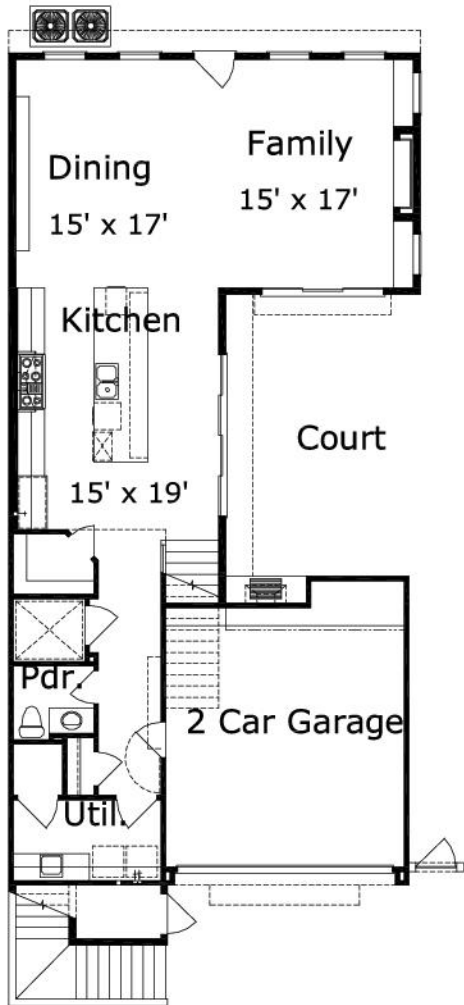

Stoneleigh : Details

Style	Beach House/Coastal
Exterior Material	Brick
Bedrooms	0
Bathrooms	0 / 0
Total Living Sq Ft	0
Total Covered Sq Ft	0
Dimensions (w x d x h)	0' 0" x 0' 0" x 0' 0"

AS LOW AS \$250
FULLY CUSTOMIZABLE &
PROFESSIONALLY DESIGNED

	First Floor	Other Floors	Other Features
--	-------------	--------------	----------------

Square Footage	0	0	
-----------------------	---	---	--

Garage(s)	car, ,
Stairs	

Stoneleigh : Front Elevation

Stoneleigh : Floor 1

Stoneleigh : Floor 2

Stoneleigh : Floor 3

Stoneleigh : Floor 4