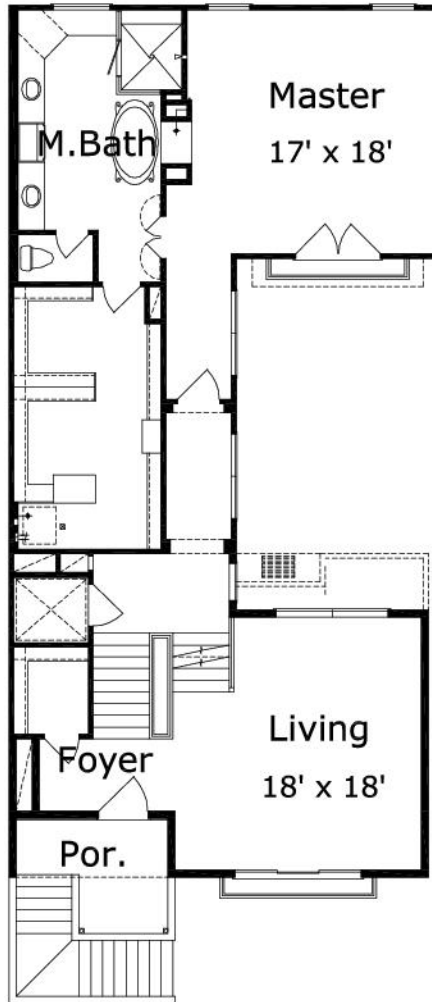

Stoneleigh : Details

Style	Beach House/Coastal
Exterior Material	Brick
Bedrooms	0
Bathrooms	0 / 0
Total Living Sq Ft	0
Total Covered Sq Ft	0
Dimensions (w x d x h)	0' 0" x 0' 0" x 0' 0"

AS LOW AS \$250
FULLY CUSTOMIZABLE &
PROFESSIONALLY DESIGNED

	First Floor	Other Floors	Other Features
--	-------------	--------------	----------------

Square Footage	0	0	
-----------------------	---	---	--

Garage(s)	car, ,
Stairs	

Stoneleigh : Front Elevation

Stoneleigh : Floor 1

Stoneleigh : Floor 2

Stoneleigh : Floor 3

Stoneleigh : Floor 4