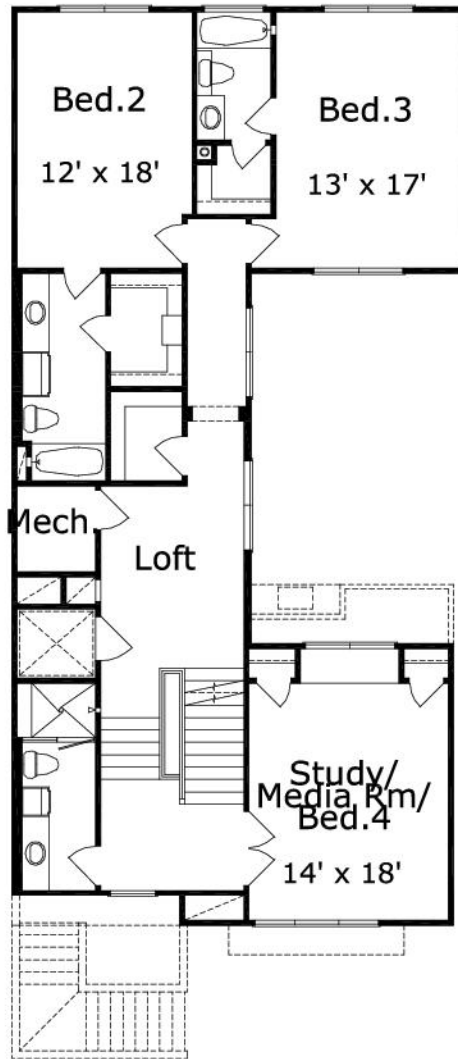

Stoneleigh : Details

Style	Beach House/Coastal
Exterior Material	Brick
Bedrooms	0
Bathrooms	0 / 0
Total Living Sq Ft	0
Total Covered Sq Ft	0
Dimensions (w x d x h)	0' 0" x 0' 0" x 0' 0"

AS LOW AS \$250
FULLY CUSTOMIZABLE &
PROFESSIONALLY DESIGNED

	First Floor	Other Floors	Other Features
--	-------------	--------------	----------------

Square Footage	0	0	
-----------------------	---	---	--

Garage(s)	car, ,
Stairs	

Stoneleigh : Front Elevation

Stoneleigh : Floor 1

Stoneleigh : Floor 2

Stoneleigh : Floor 3

Stoneleigh : Floor 4