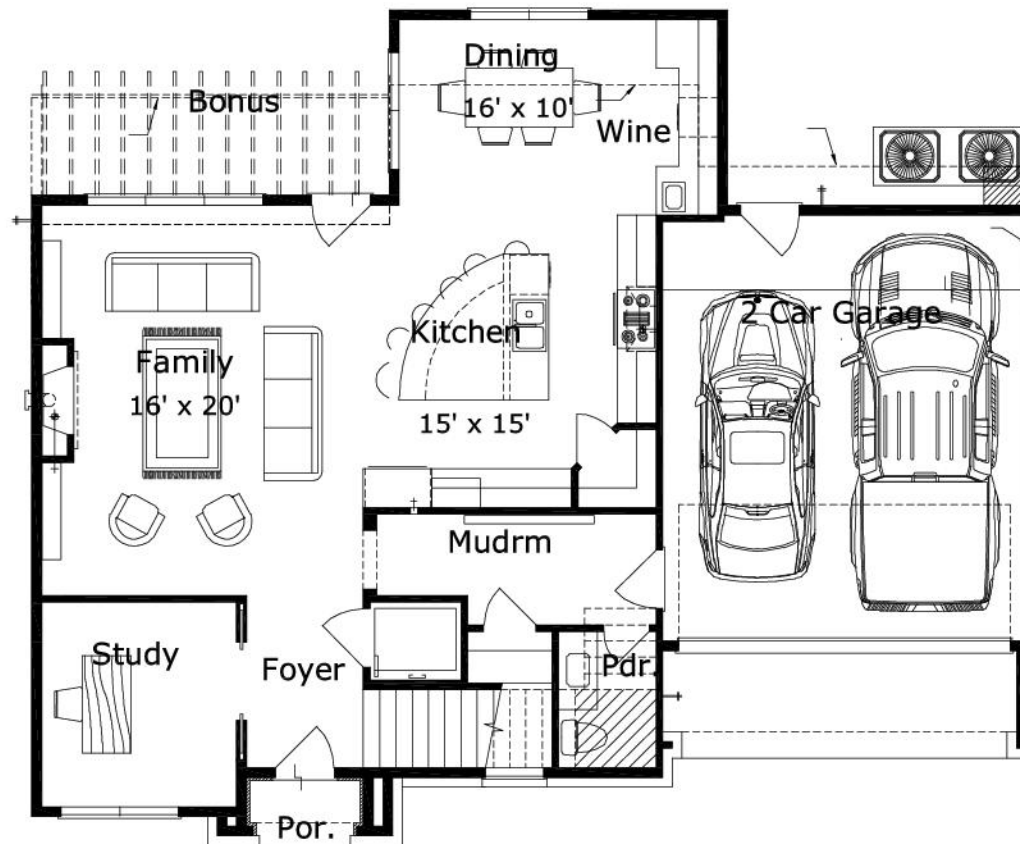

Abingdon : Floor 1