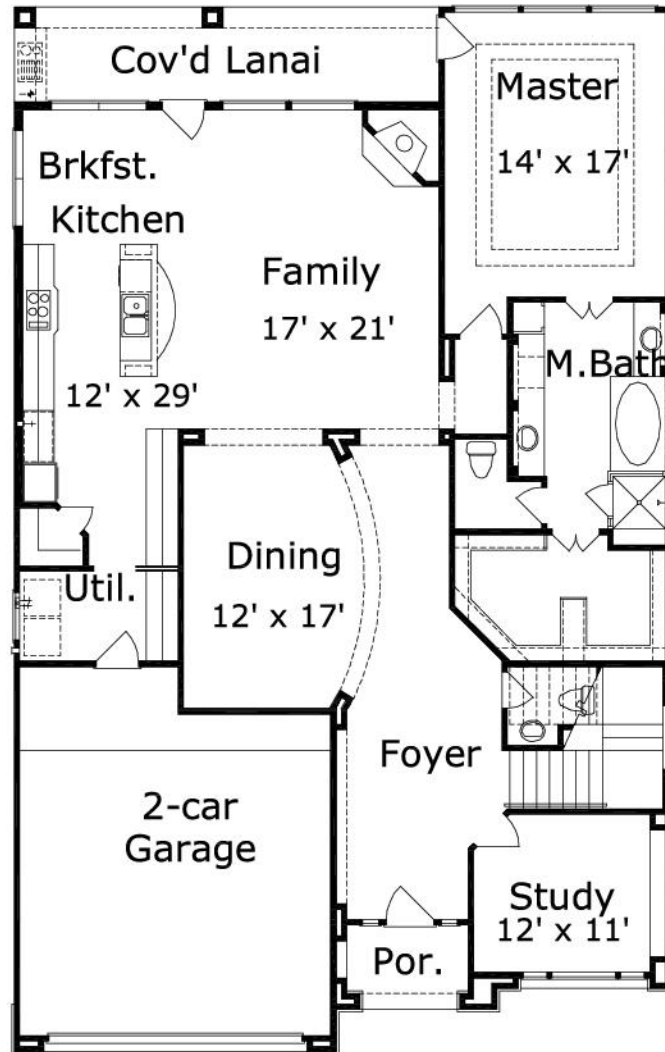

LaMonte 2844 : Details

Style	Transitional
Exterior Material	Stone & Stucco
Bedrooms	4
Bathrooms	3 / 1
Total Living Sq Ft	2,844
Total Covered Sq Ft	3,893
Dimensions (w x d x h)	41' 6" x 66' 0" x 33' 2"

AS LOW AS \$250
FULLY CUSTOMIZABLE &
PROFESSIONALLY DESIGNED

	First Floor	Other Floors	Other Features
--	-------------	--------------	----------------

Square Footage	1,992	852	
-----------------------	-------	-----	--

Garage(s)	car, ,
Stairs	

LaMonte 2844 : Front Elevation

LaMonte 2844 : Floor 1

LaMonte 2844 : Floor 2