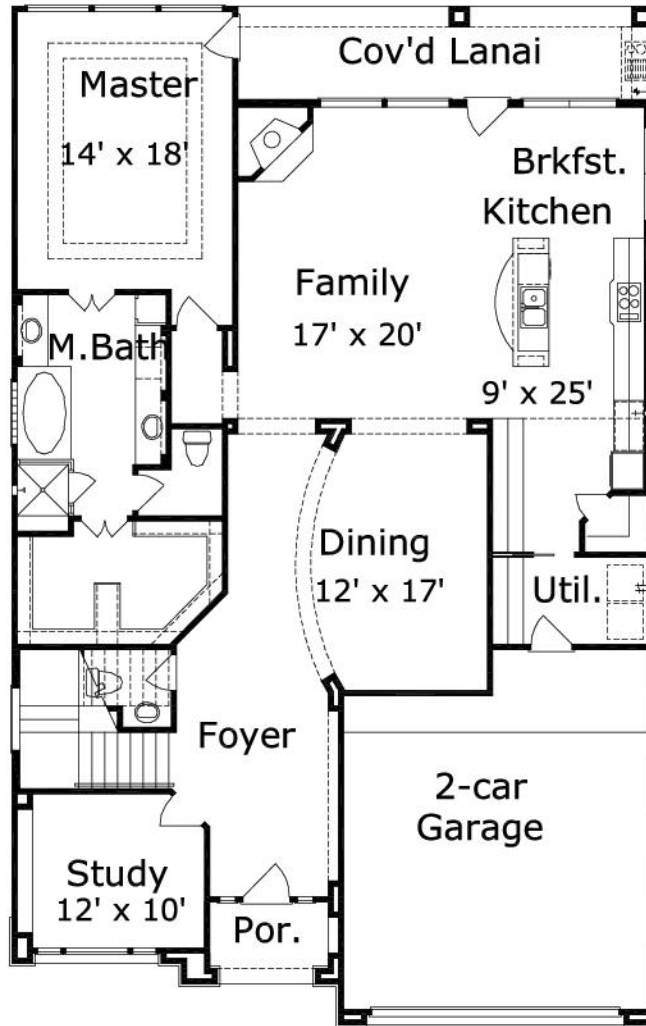

Luling 2844 : Details

Style	Transitional
Exterior Material	Stone & Stucco
Bedrooms	4
Bathrooms	3 / 1
Total Living Sq Ft	2,844
Total Covered Sq Ft	3,893
Dimensions (w x d x h)	41' 6" x 66' 0" x 33' 2"

AS LOW AS \$250
FULLY CUSTOMIZABLE &
PROFESSIONALLY DESIGNED

	First Floor	Other Floors	Other Features
--	-------------	--------------	----------------

Square Footage	1,992	852	
Master Bedroom		X	

Garage(s)	car, ,
Stairs	

Luling 2844 : Front Elevation

Luling 2844 : Floor 1

Luling 2844 : Floor 2