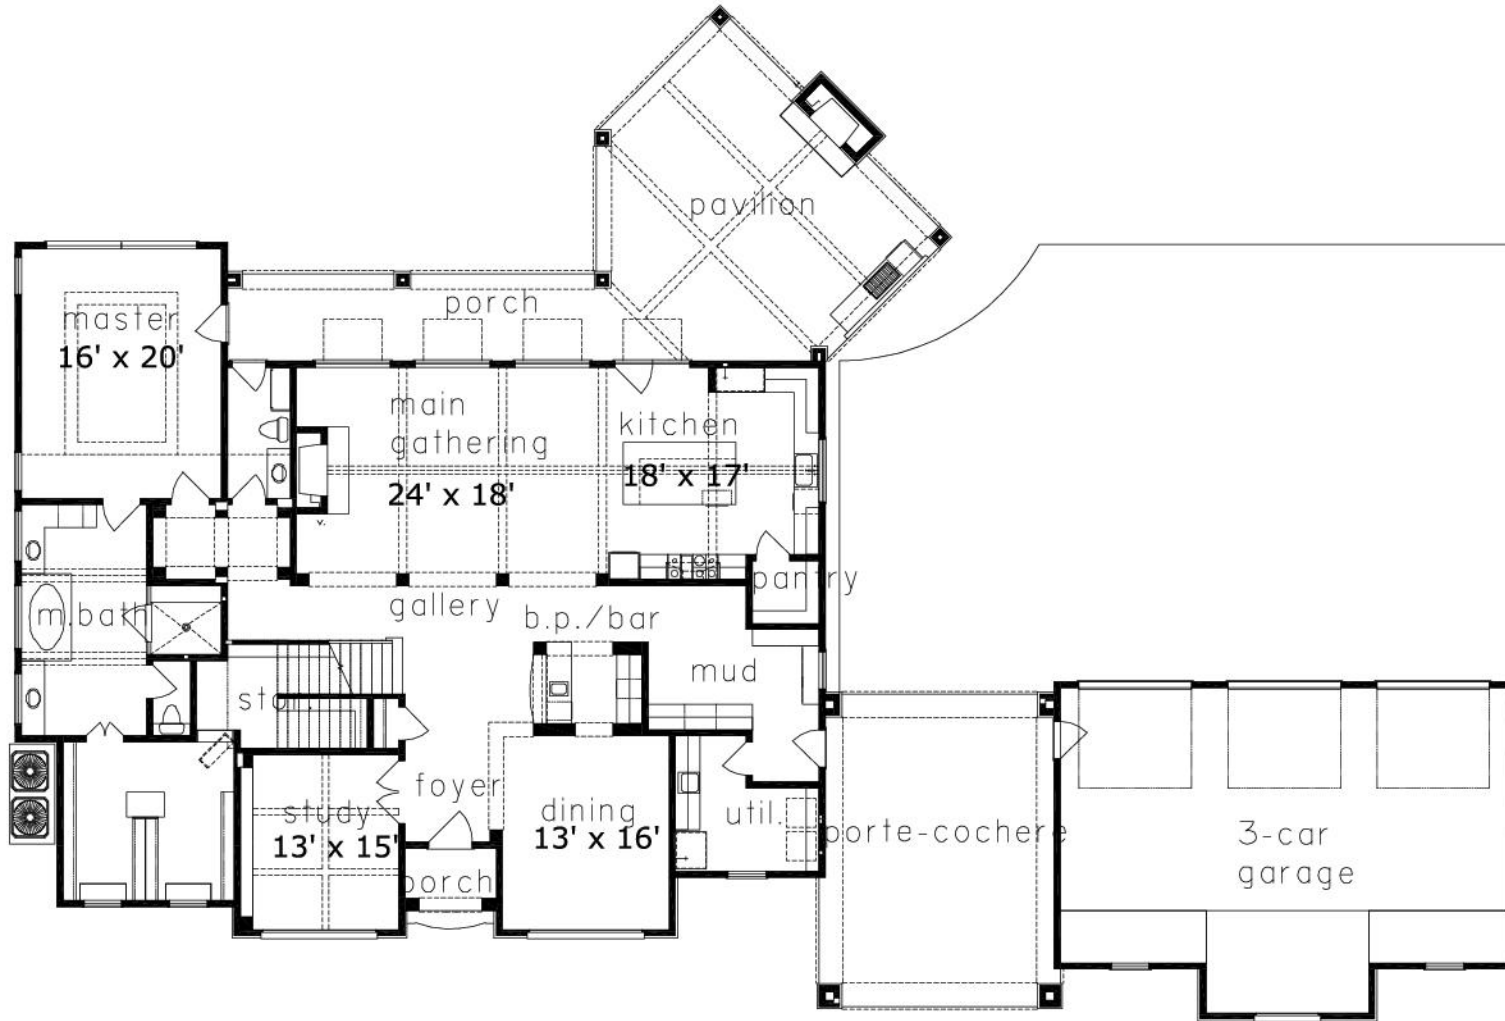

Augusta 5037 : Details

Style	Mediterranean/Tuscan
Exterior Material	Brick
Bedrooms	5
Bathrooms	4 / 1
Total Living Sq Ft	5,037
Total Covered Sq Ft	7,453
Dimensions (w x d x h)	120' 0" x 80' 11" x 0' 0"

AS LOW AS \$250
FULLY CUSTOMIZABLE &
PROFESSIONALLY DESIGNED

	First Floor	Other Floors	Other Features
Square Footage	2,958	2,079	
Master Bedroom	X		
Dining Room	X		
Living Room	X		
Family Room	X		
Study	X		
Guest Room		X	

Garage(s) 3 car, Rear Load, Swing (Side Facing)
Stairs

Augusta 5037 : Front Elevation

Augusta 5037 : Floor 1

Augusta 5037 : Floor 2