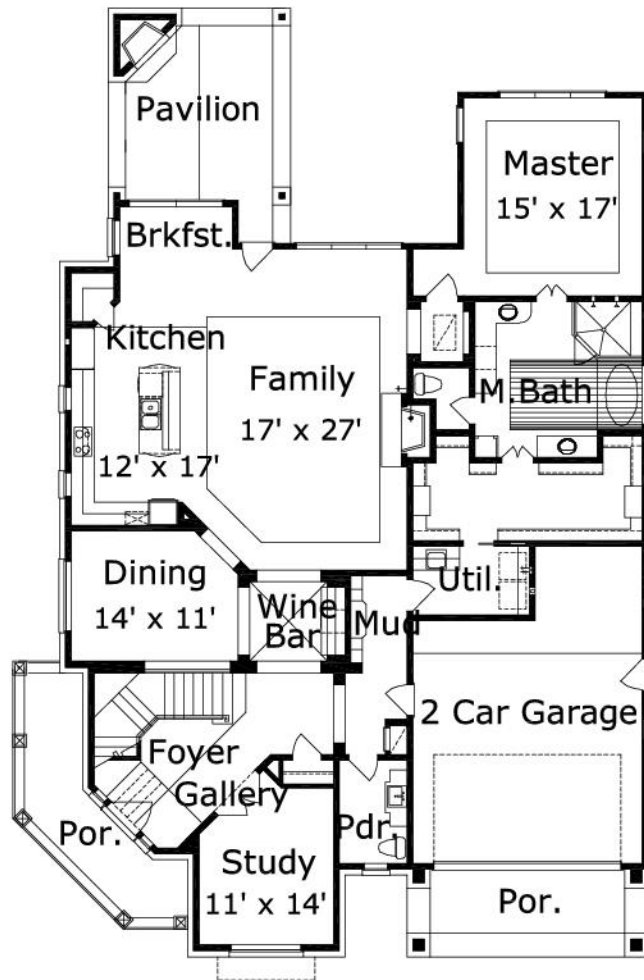

Triton 4154 : Details

AS LOW AS \$250
FULLY CUSTOMIZABLE &
PROFESSIONALLY DESIGNED

Style	English/Tudor
Exterior Material	Stone & Siding
Bedrooms	4
Bathrooms	4 / 1
Total Living Sq Ft	4,154
Total Covered Sq Ft	5,120
Dimensions (w x d x h)	54' 6" x 81' 4" x 32' 8"

	First Floor	Other Floors	Other Features	
Square Footage	2,510	1,644	Cov'd. Front Porch	Cov'd. Pavilion
Master Bedroom	X		Foyer	Gallery
Dining Room	X		Master Down	Mud Entry
Living Room	X		Portico	Wine Room
Family Room	X			
Game Room		X		
Study	X			
Guest Room		X		

Garage(s) 2 car, Front Load, Straight In
Stairs

Triton 4154 : Front Elevation

Triton 4154 : Floor 1

Triton 4154 : Floor 2