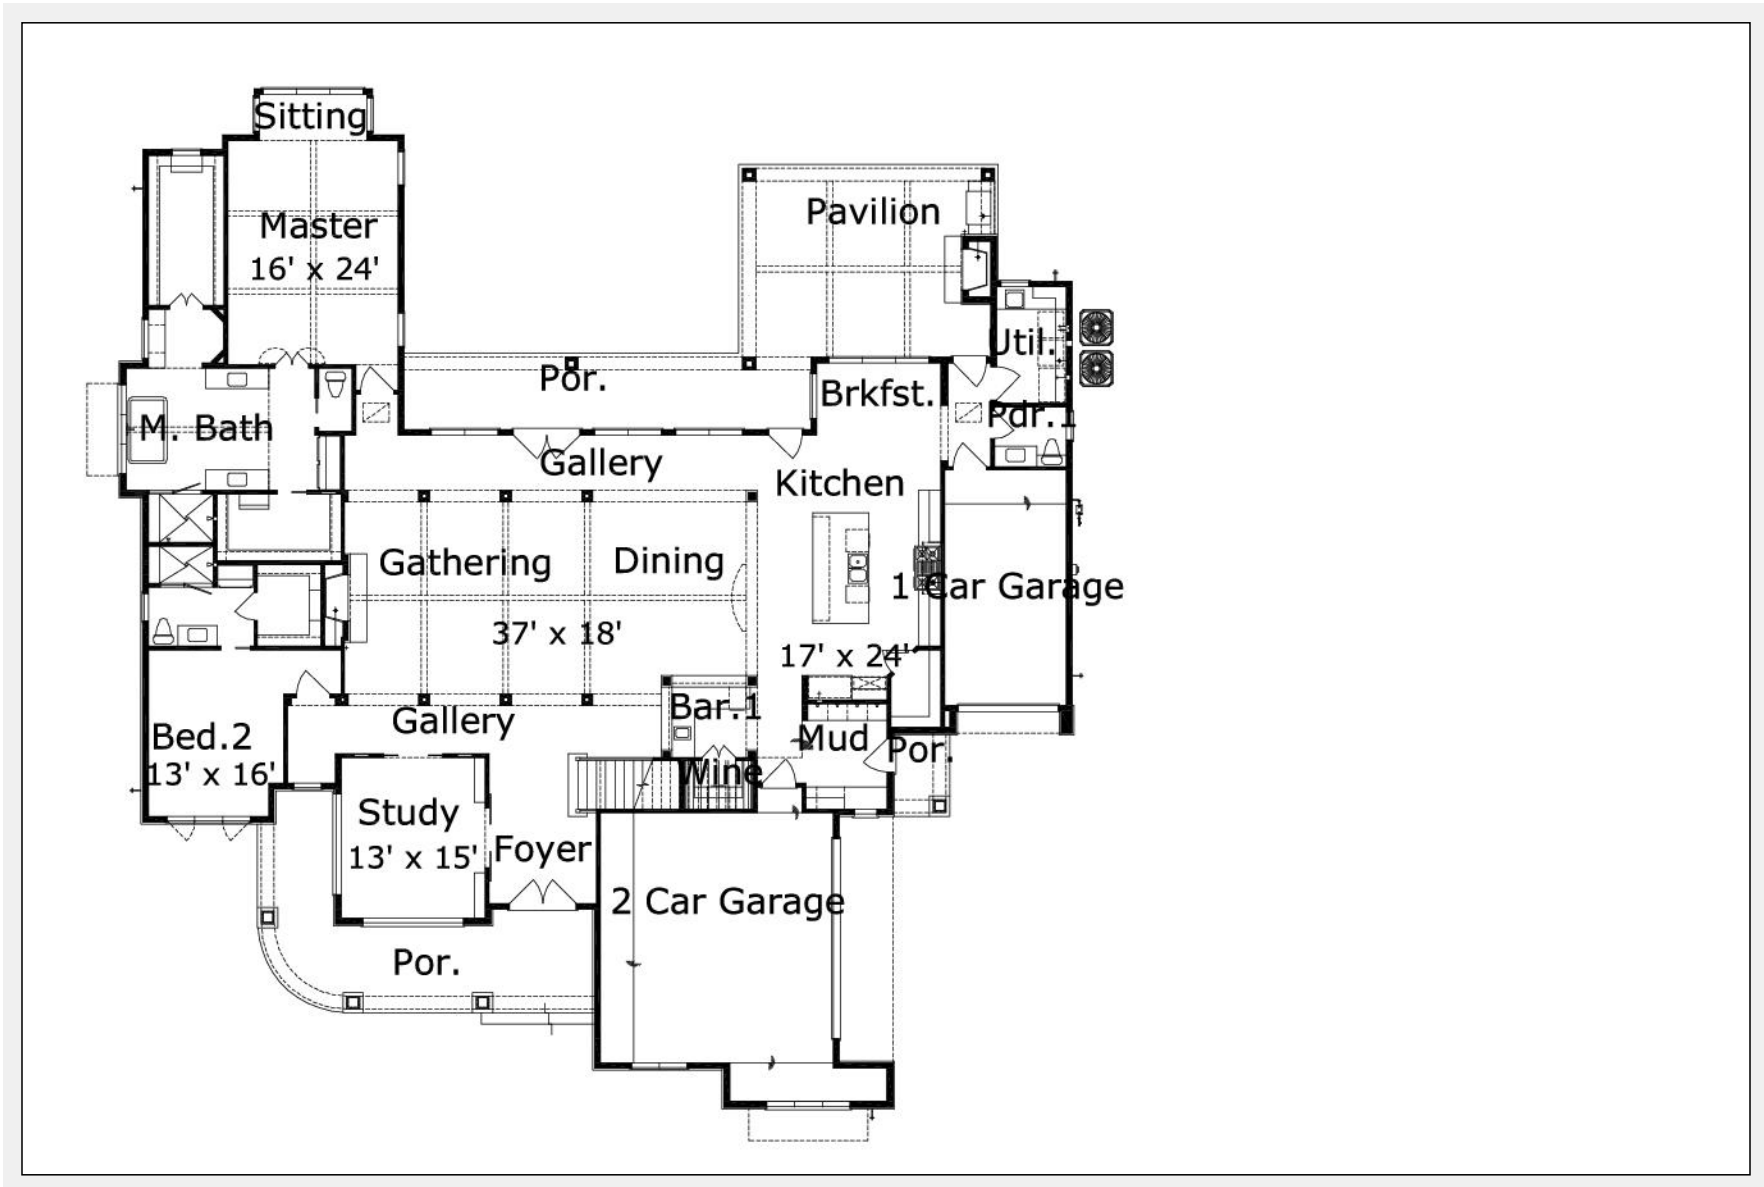

Stillwater 5515 : Details

Style	Ranch
Exterior Material	Stone & Stucco
Bedrooms	5
Bathrooms	5 / 2
Total Living Sq Ft	5,515
Total Covered Sq Ft	7,478
Dimensions (w x d x h)	85' 8" x 91' 8" x 37' 0"

AS LOW AS \$250
FULLY CUSTOMIZABLE &
PROFESSIONALLY DESIGNED

	First Floor	Other Floors	Other Features	
Square Footage	3,620	1,895	Bar	Cov'd. Front Porch
Master Bedroom	X		Cov'd. Pavilion	Cov'd. Rear Porch
Dining Room	X		Foyer	Gallery
Living Room	X		Mud Entry	
Family Room	X			
Game Room	X			
Study	X			

Garage(s) 3 car, Front Load, Split
Stairs

Stillwater 5515 : Front Elevation

Stillwater 5515 : Floor 1

Stillwater 5515 : Floor 2