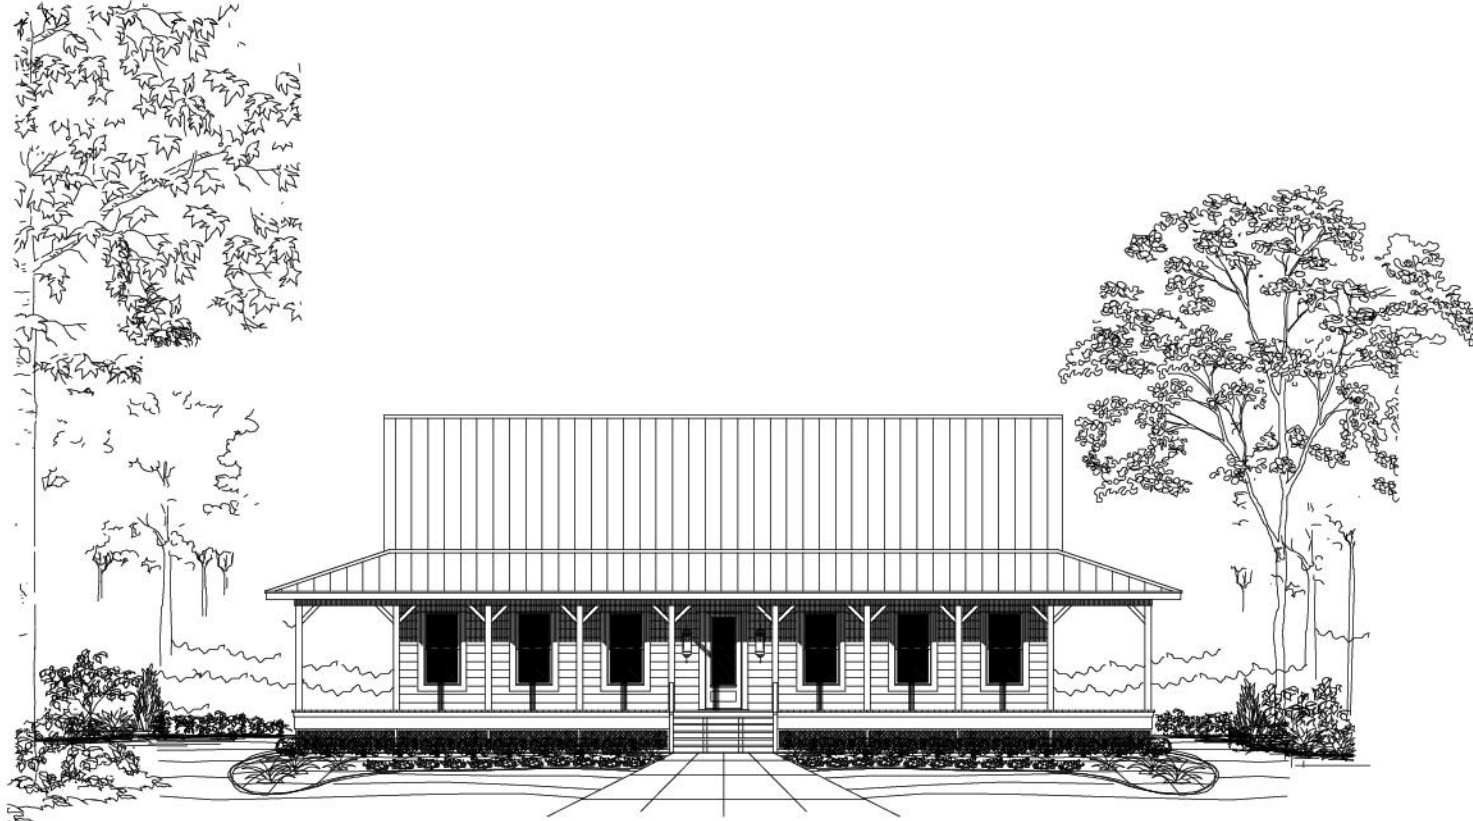

Outback 2016 : Details

AS LOW AS \$250
FULLY CUSTOMIZABLE &
PROFESSIONALLY DESIGNED

Style	Ranch
Exterior Material	Siding
Bedrooms	2
Bathrooms	2 / 0
Total Living Sq Ft	2,016
Total Covered Sq Ft	4,533
Dimensions (w x d x h)	70' 0" x 53' 4" x 27' 3"

	First Floor	Other Floors	Other Features	
Square Footage	2,016	0	Cov'd. Front Porch	Cov'd. Rear Porch
Dining Room	X		Mud Entry	
Living Room	X			
Family Room	X			
Study	X			

Garage(s) car, ,
Stairs

Outback 2016 : Front Elevation

Outback 2016 : Floor 1