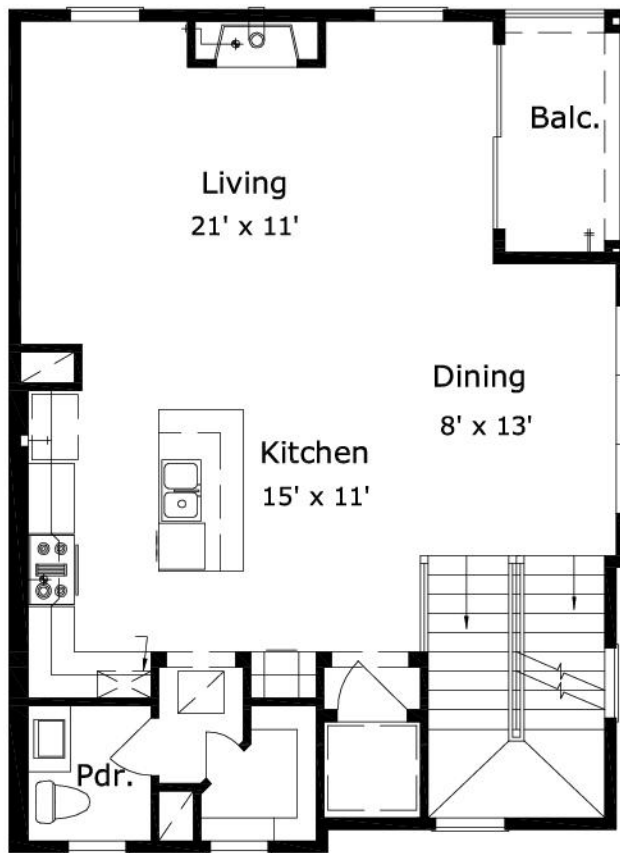

Bomar 2299 : Details

Style	English/Tudor
Exterior Material	Brick
Bedrooms	3
Bathrooms	3 / 1
Total Living Sq Ft	2,299
Total Covered Sq Ft	3,063
Dimensions (w x d x h)	26' 10" x 36' 6" x 49' 5"

AS LOW AS \$250
FULLY CUSTOMIZABLE &
PROFESSIONALLY DESIGNED

	First Floor	Other Floors	Other Features	
Square Footage	433	1,866	Ext. Balcony	Foyer
Master Bedroom		X	Master Up	Roof Terrace
Dining Room		X		
Living Room		X		
Family Room		X		
Study	X			

Garage(s) 2 car, Rear Load, Straight In
Stairs

Bomar 2299 : Front Elevation

Bomar 2299 : Floor 1

Bomar 2299 : Floor 2

Bomar 2299 : Floor 3

Bomar 2299 : Floor 4