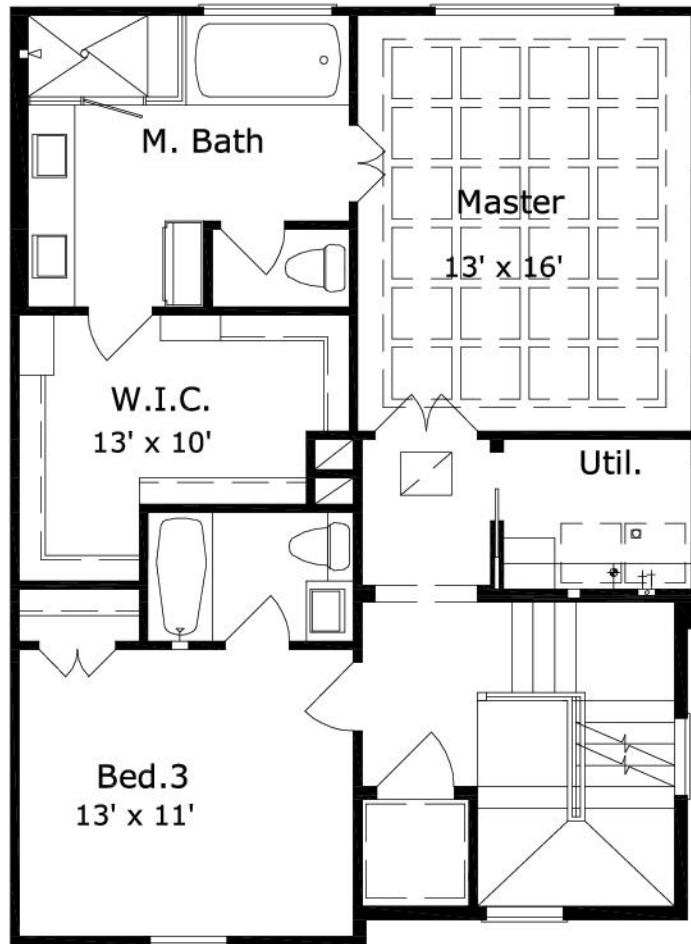

Bomar 2299 : Details

Style	English/Tudor
Exterior Material	Brick
Bedrooms	3
Bathrooms	3 / 1
Total Living Sq Ft	2,299
Total Covered Sq Ft	3,063
Dimensions (w x d x h)	26' 10" x 36' 6" x 49' 5"

AS LOW AS \$250
FULLY CUSTOMIZABLE &
PROFESSIONALLY DESIGNED

	First Floor	Other Floors	Other Features	
Square Footage	433	1,866	Ext. Balcony	Foyer
Master Bedroom		X	Master Up	Roof Terrace
Dining Room		X		
Living Room		X		
Family Room		X		
Study	X			

Garage(s) 2 car, Rear Load, Straight In
Stairs

Bomar 2299 : Front Elevation

Bomar 2299 : Floor 1

Bomar 2299 : Floor 2

Bomar 2299 : Floor 3

Bomar 2299 : Floor 4