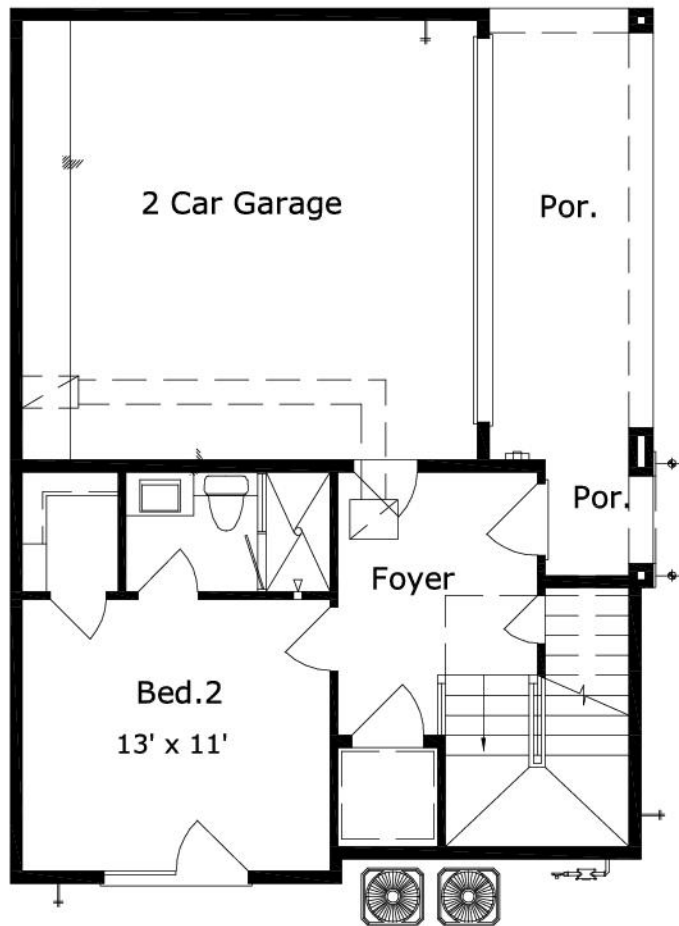

Bomar 2299 : Details

Style	English/Tudor
Exterior Material	Brick
Bedrooms	3
Bathrooms	3 / 1
Total Living Sq Ft	2,299
Total Covered Sq Ft	3,063
Dimensions (w x d x h)	26' 10" x 36' 6" x 49' 5"

AS LOW AS \$250
FULLY CUSTOMIZABLE &
PROFESSIONALLY DESIGNED

	First Floor	Other Floors	Other Features	
Square Footage	433	1,866	Ext. Balcony	Foyer
Master Bedroom		X	Master Up	Roof Terrace
Dining Room		X		
Living Room		X		
Family Room		X		
Study	X			

Garage(s) 2 car, Rear Load, Straight In
Stairs

Bomar 2299 : Front Elevation

Bomar 2299 : Floor 1

Bomar 2299 : Floor 2

Bomar 2299 : Floor 3

Bomar 2299 : Floor 4